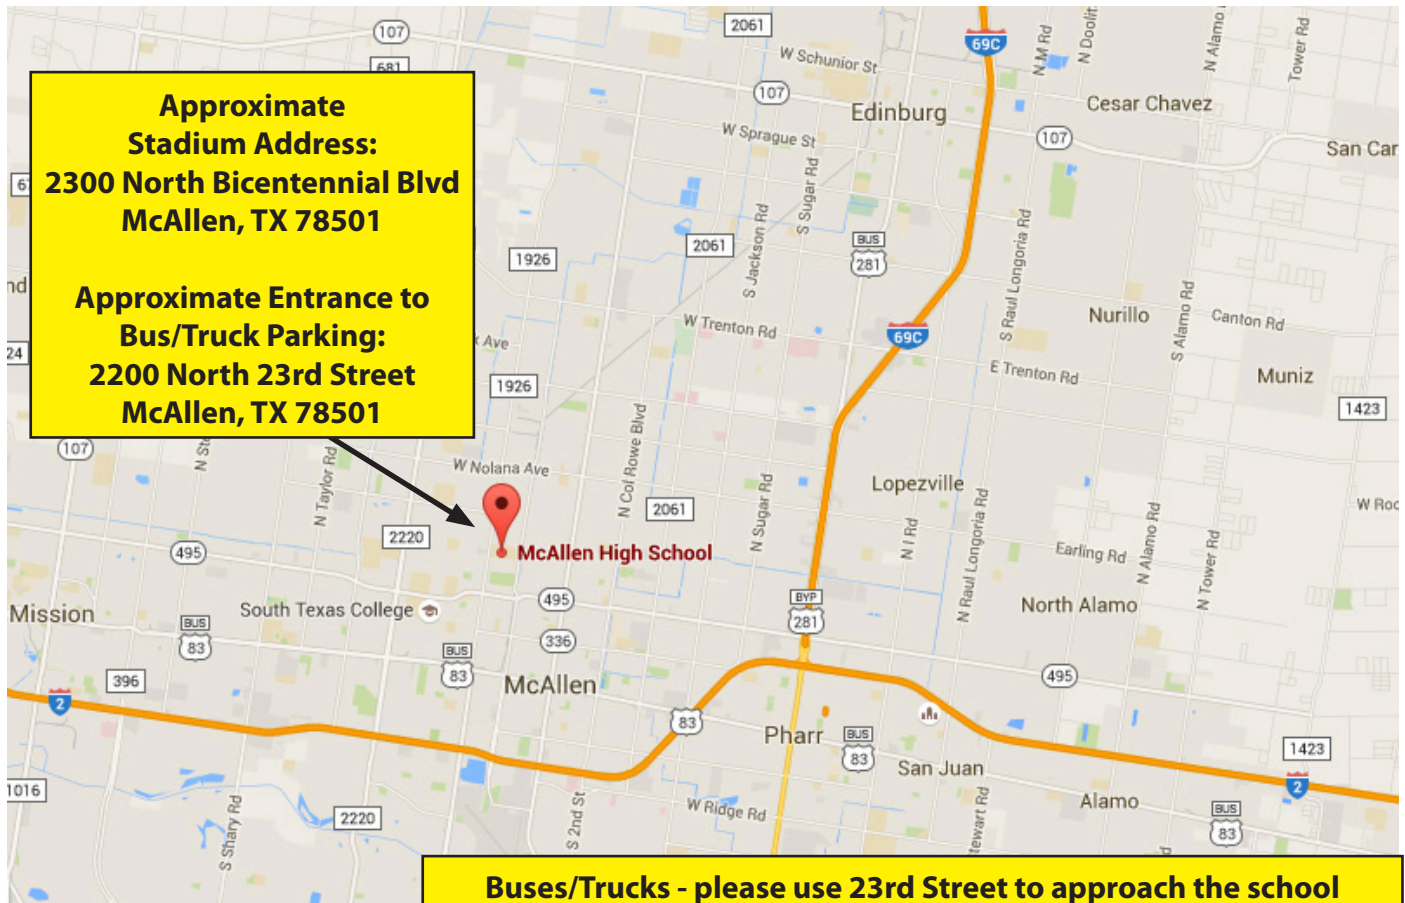

South Texas Regional Championship, presented by Yamaha

AREA MAP

September 21, 2019 - Veterans Memorial Stadium - McAllen, TX

To Spectator Parking:

From the North (I-69C) - follow I-69C/US-281 to Earling Road/West Nolana Loop. Turn RIGHT (west) onto West Nolana Loop. Follow to Bicentennial Blvd. Turn LEFT (south) and the Spectator Lot will be on the RIGHT.

From the East or West (I-2) - follow I-2/Expressway 83 to McAllen. Take the exit toward TX-336/Main Street/10th Street. Turn NORTH onto TX-336/10th Street.

Follow to Pecan Blvd/TX-495. Turn LEFT (west) onto Pecan Blvd, and follow to Bicentennial Blvd. Turn RIGHT (north) on Bicentennial Blvd, and the school will be on your left.

To Bus/Truck Parking:

From the North (I-69C) - follow I-69C/US-281 to Earling Road/West Nolana Loop. Turn RIGHT (west) onto West Nolana Loop. Follow to North 23rd Street. Turn LEFT (south) and the school will be on the LEFT. Turn LEFT onto LaVista Ave for the Optional Bus Unload OR turn LEFT onto Taramack for the Bus/Truck Parking Lots.

From the East or West (I-2) - follow I-2/Expressway 83 to McAllen. Take the exit toward TX-336/Main Street/10th Street. Turn NORTH onto TX-336/10th Street. Follow to Pecan Blvd/TX-495. Turn LEFT (west) onto Pecan Blvd, and follow to 23rd Street. Turn RIGHT (north) on 23rd Street, and the school will be on your left. Turn LEFT onto LaVista Ave for the Optional Bus Unload OR turn LEFT onto Taramack for the Bus/Truck Parking Lots.