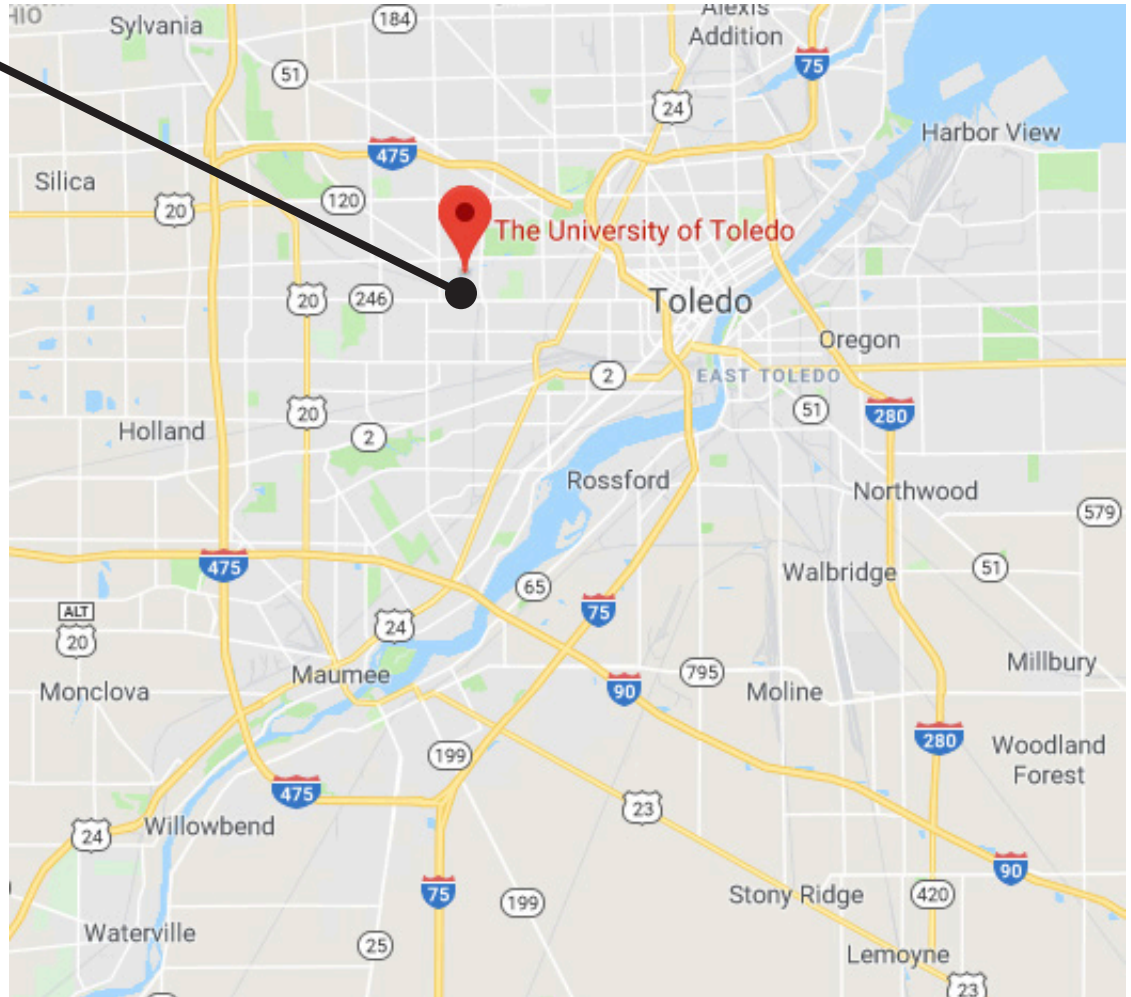

# Area Map

September 21, 2019 – University of Toledo – Toledo, OH

**University of Toledo  
Glass Bowl**  
  
1745 Stadium Drive  
Toledo, OH 43606

<p><b>From the Ohio Turnpike (Use Exit 64):</b> Follow I-75 north to Exit 203A Bancroft St. Cross Douglas Road. Turn left onto North Towerview Blvd.</p>	<p><b>From the north on I-75:</b> Follow I-75 south to Exit 203B for US-24S toward Monroe St. Merge onto US-24W/N Detroit Ave Turn right onto W. Bancroft St. Turn left onto North Towerview Blvd.</p>
<p><b>From the south on I-75:</b> Follow I-75 north to Exit 203A Bancroft St. Cross Douglas Road. Turn left onto North Towerview Blvd.</p>	<p><b>Via US 23 from the North:</b> Continue south on U.S. 23 to I-475 east (Exit 232, bear left). Follow I-475 east to the second exit, Secor Road (Exit 17). Turn right onto Secor Road. Proceed on Secor Rd. to Bancroft Street. Turn left onto W. Bancroft Street. Turn right onto North Towerview Blvd.</p>