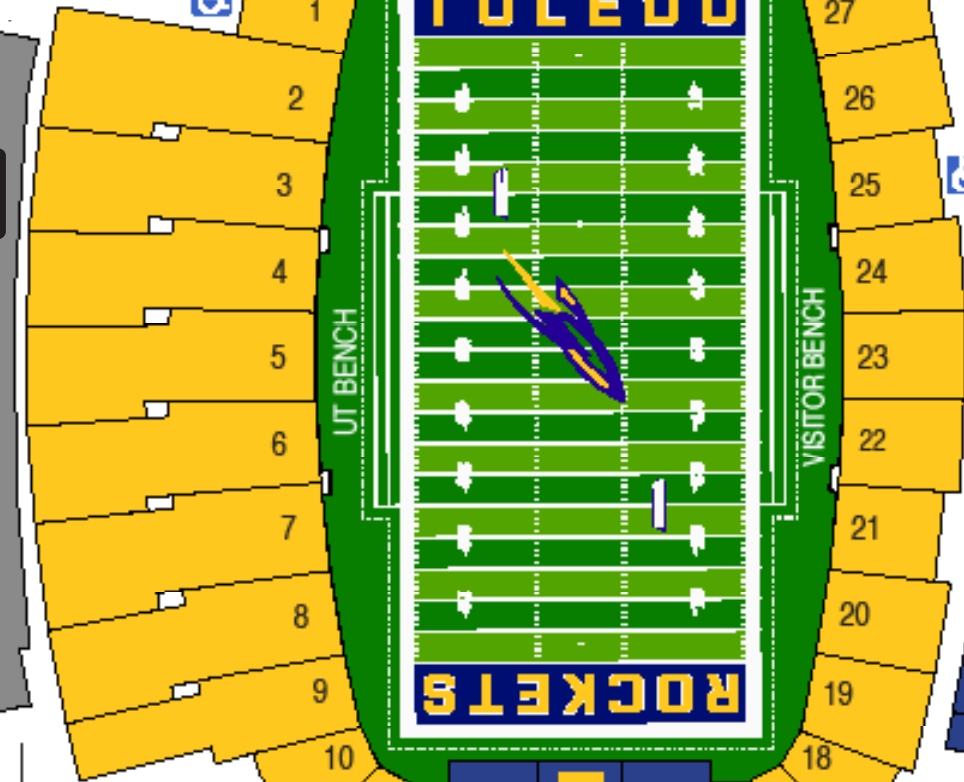

Bands of America Northwest Ohio Regional Championship, presented by Yamaha

Stadium Map

September 21, 2019 – University of Toledo – Toledo, OH

Parking Area 10

	INSTRUMENT REPAIR
	MEDICAL SERVICES
	POST PERFORMANCE WATER
	BAND CHECK-IN
	RESTROOMS

SPECTATOR ENTRANCE GATE A

TICKET OFFICE

Gate A

PIT ENTRANCE/EXIT BAND EXIT

Larimer Building

BAND ENTRANCE

North Elevator
PRESSBOX
South Elevator

Gate E

Gate D

Gate C

Parking Area 9