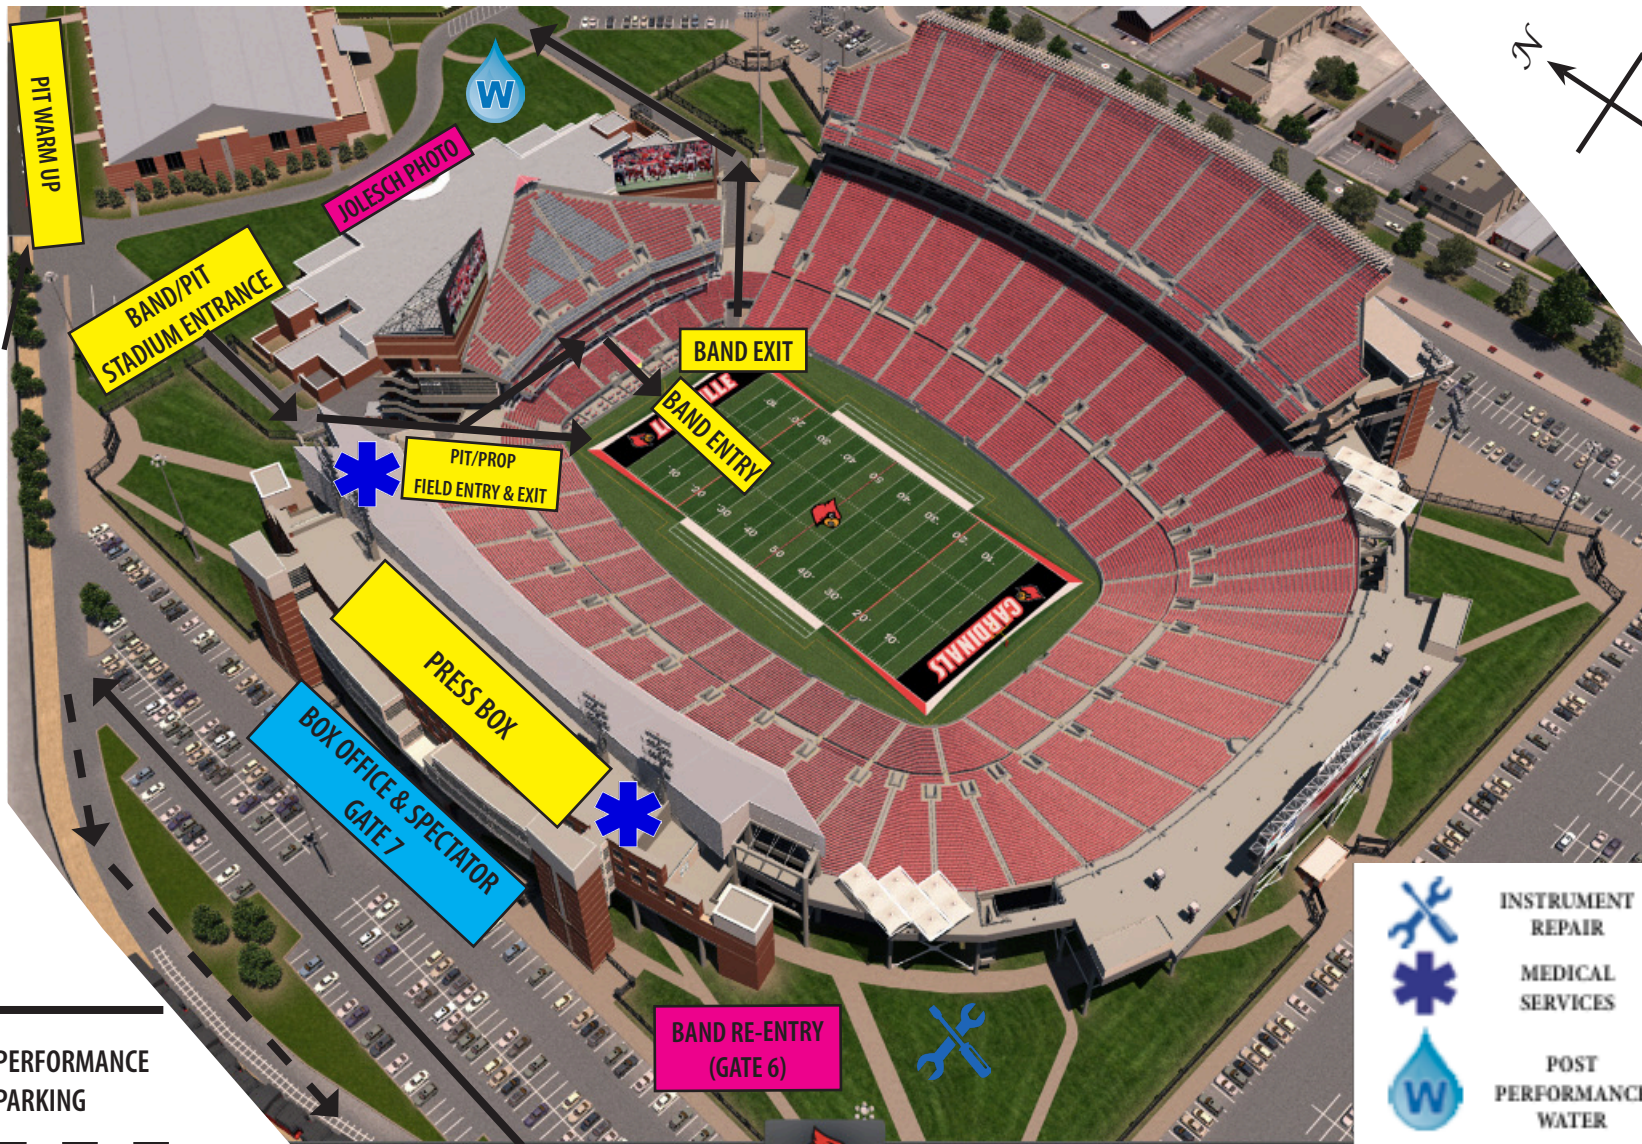

Stadium Map Regional Championship at Louisville

September 21, 2019 • Cardinal Stadium
University of Louisville • Louisville, KY

PATH TO PERFORMANCE
PATH TO PARKING

-  INSTRUMENT REPAIR
-  MEDICAL SERVICES
-  POST PERFORMANCE WATER