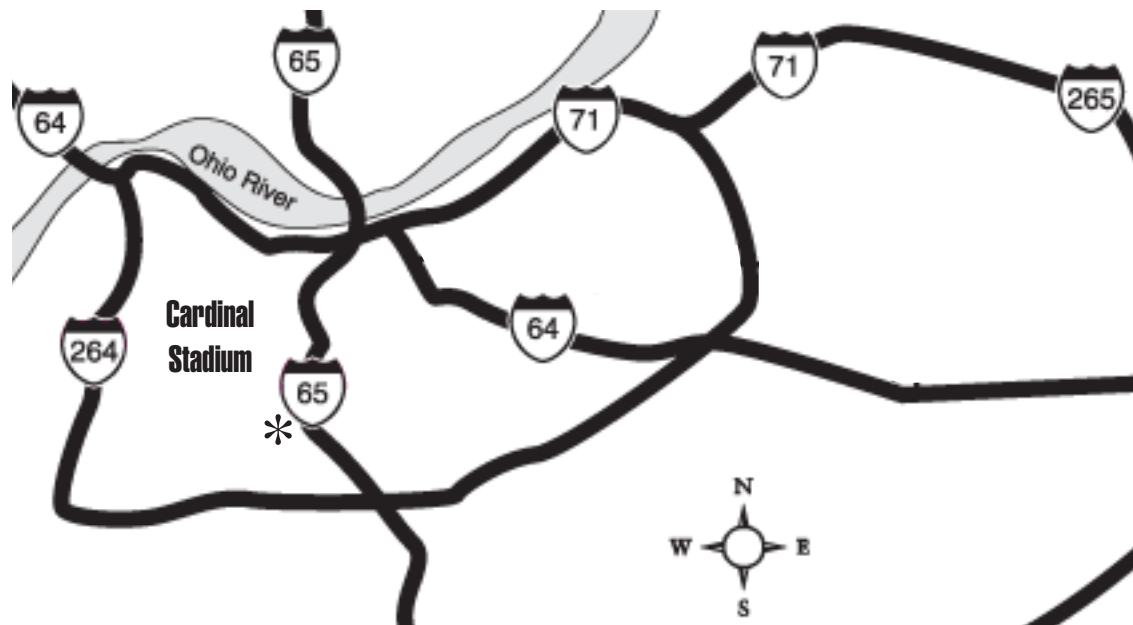

Directions to Cardinal Stadium Regional Championship at Louisville

September 21, 2019 • Cardinal Stadium
University of Louisville • Louisville, KY

From Nashville: Take I-65 North to I-264 (Watterson Expressway) West. Get off the Watterson at the Crittenden Drive exit. Turn right off exit ramp and proceed to the intersection of Central Ave. and Crittenden. Turn left onto Central Ave. and proceed to Floyd Street. Turn right onto Floyd and proceed to the Spectator Entrance on your left. Cardinal Stadium will be in front of you. Buses/Trucks: Once on Crittenden, take an immediate left onto Park Blvd. Follow the bend to the right and Park Blvd will become Floyd St. Proceed to the Bus/Truck entrance Gate A.

From Indianapolis: Take I-65 South to exit 133 US-60 Alt/Eastern Pkwy. Merge onto Arthur St. Turn right onto Warnock St. Take first left onto Floyd St. Proceed to the Spectator Entrance on your right. Cardinal Stadium will be in front of you. Buses/Trucks: Keep on Floyd St and proceed to the Bus/Truck entrance Gate A.

From Lexington: Take I-264 (Watterson Expressway) to Crittenden Drive exit. Turn right off exit ramp and proceed to the intersection of Central Ave. and Crittenden Drive. Turn left onto Central Ave. and proceed to Floyd Street. Turn right onto Floyd and proceed to the Spectator Entrance on your left. Cardinal Stadium will be in front of you. Buses/Trucks: Once on Crittenden, take an immediate left onto Park Blvd. Follow the bend to the right and Park Blvd will become Floyd St. Proceed to the Bus/Truck entrance Gate A.

From Cincinnati: Take I-71 South to I-65 South. Proceed on I-65 South to exit 133 US-60 Alt/Eastern Pkwy. Merge onto Arthur St. Turn right onto Warnock St. Take first left onto Floyd St. Proceed to the Spectator Entrance on your right. Cardinal Stadium will be in front of you. Buses/Trucks: Keep on Floyd St and proceed to the Bus/Truck entrance Gate A.

From St. Louis: Take I-64 East to I-65 South via exit 5A. Take I-65 South to exit 133 US-60 Alt/Eastern Pkwy. Merge onto Arthur St. Turn right onto Warnock St. Take first left onto Floyd St. Proceed to the Spectator Entrance on your right. Cardinal Stadium will be in front of you. Buses/Trucks: Keep on Floyd St and proceed to the Bus/Truck entrance Gate A.

From Louisville International Airport: Follow airport signs to the Crittenden Drive exit west of the terminal. Turn right onto Crittenden Drive. Proceed to the intersection of Central Ave. and Crittenden Drive. Turn left onto Central Ave. and proceed to Floyd Street. Cardinal Stadium will be in front of you.