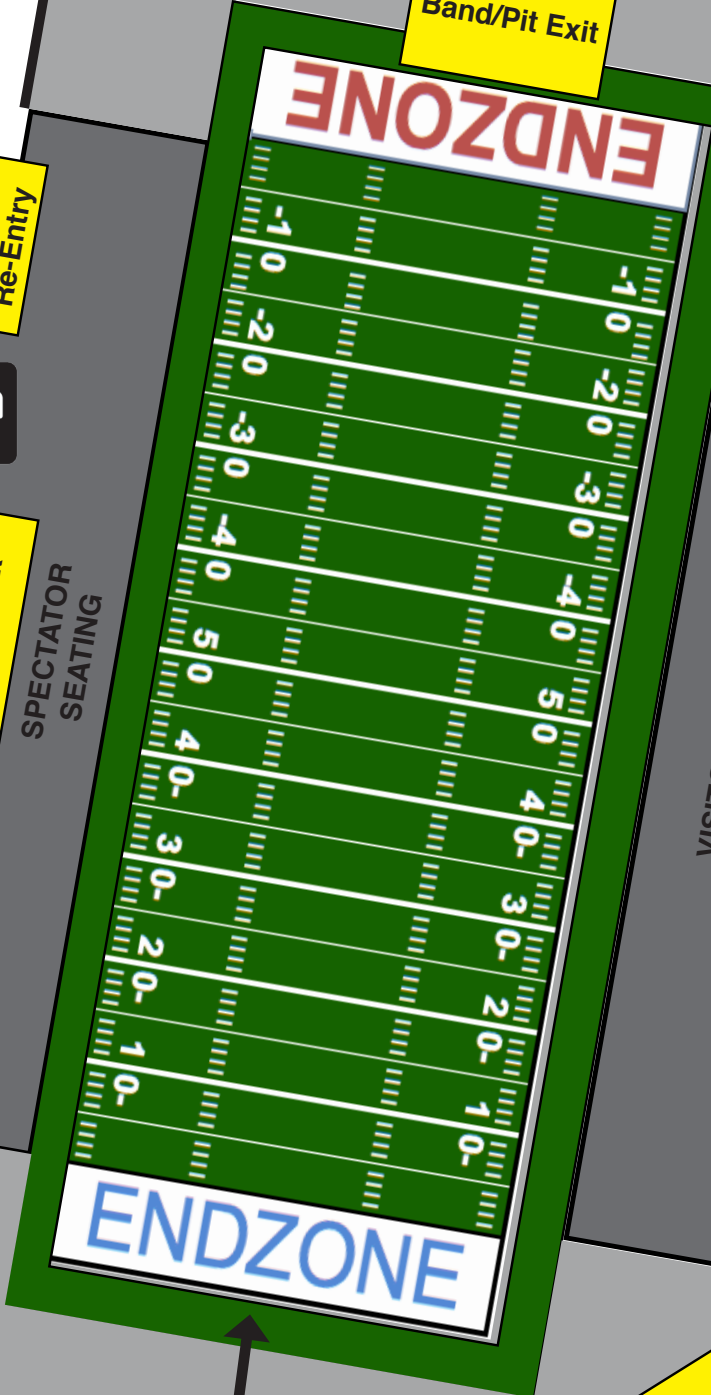

# STADIUM MAP

September 28, 2019- Kelly Reeves Athletic Complex - Austin, TX

INSTRUMENT REPAIR

MEDICAL SERVICES

POST PERFORMANCE WATER

BAND CHECK-IN

Spectator Entrance  
Pepwear Sales Area

Band/Pit Entrance

Ticket Booth

Press Box

SPECTATOR SEATING

Band/Pit Exit

VISITORS SIDE  
NO ACCESS