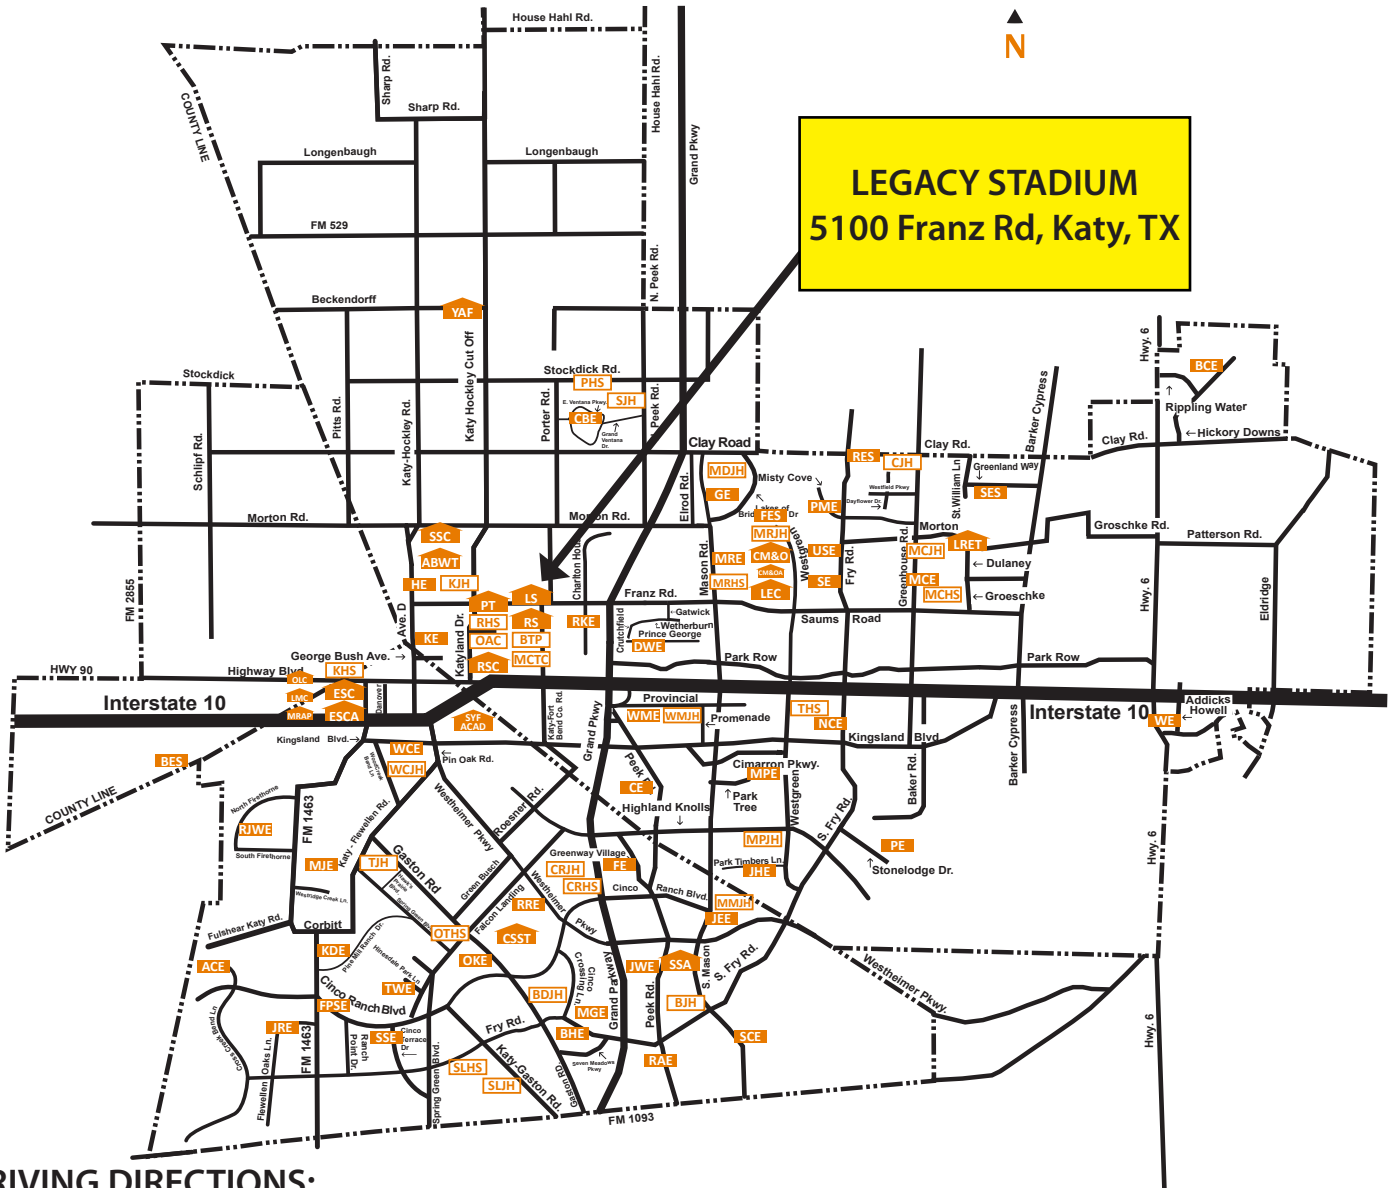

Katy ISD Map

DRIVING DIRECTIONS:

Busses & Trucks:

From I-10 - Take the Katy Fort Bend Rd Exit, and head north. The Stadium will be on your left. Trucks take South (1st) Entrance, BUSES- Take North (3rd) Entrance.

From 99 (Grand Parkway)- Use the Franz Road Exit, and head west. Turn Left onto Katy Fort Bend Rd. Stadium will be on your right. Busses use the North (1st) Entrance, Trucks use the South (3rd) Entrance.

SPECTATORS (\$5):

Stadium Entry will be from Katyland Dr Via Franz Rd (From the North) or HWY Blvd (from the South)