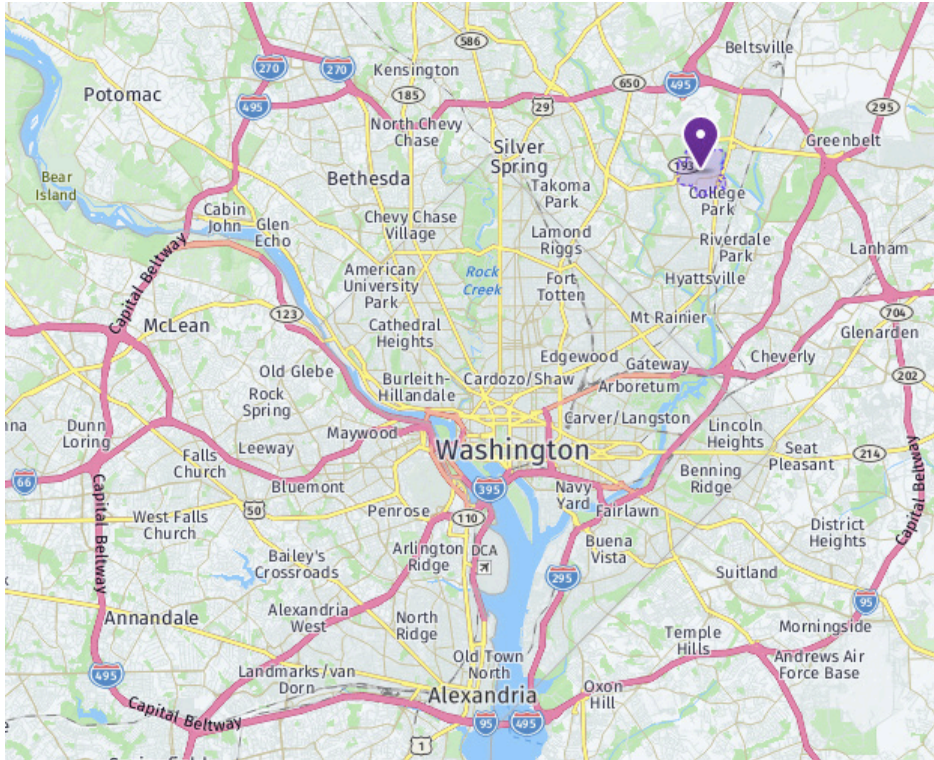

Mid-Atlantic Regional Championship, presented by Yamaha

# AREA MAP & DRIVING DIRECTIONS

October 5, 2019 - Capital One Field at Maryland Stadium - College Park, MD

**ALL BUSES AND TRUCKS SHOULD APPROACH FROM UNIVERSITY BLVD E/193  
TURN EAST ON CAMPUS DRIVE  
TURN LEFT ONTO PRESIDENTIAL DRIVE**

**SPECTATORS SHOULD APPROACH FROM BALTIMORE RD/1  
TURN WEST ON CAMPUS DRIVE**