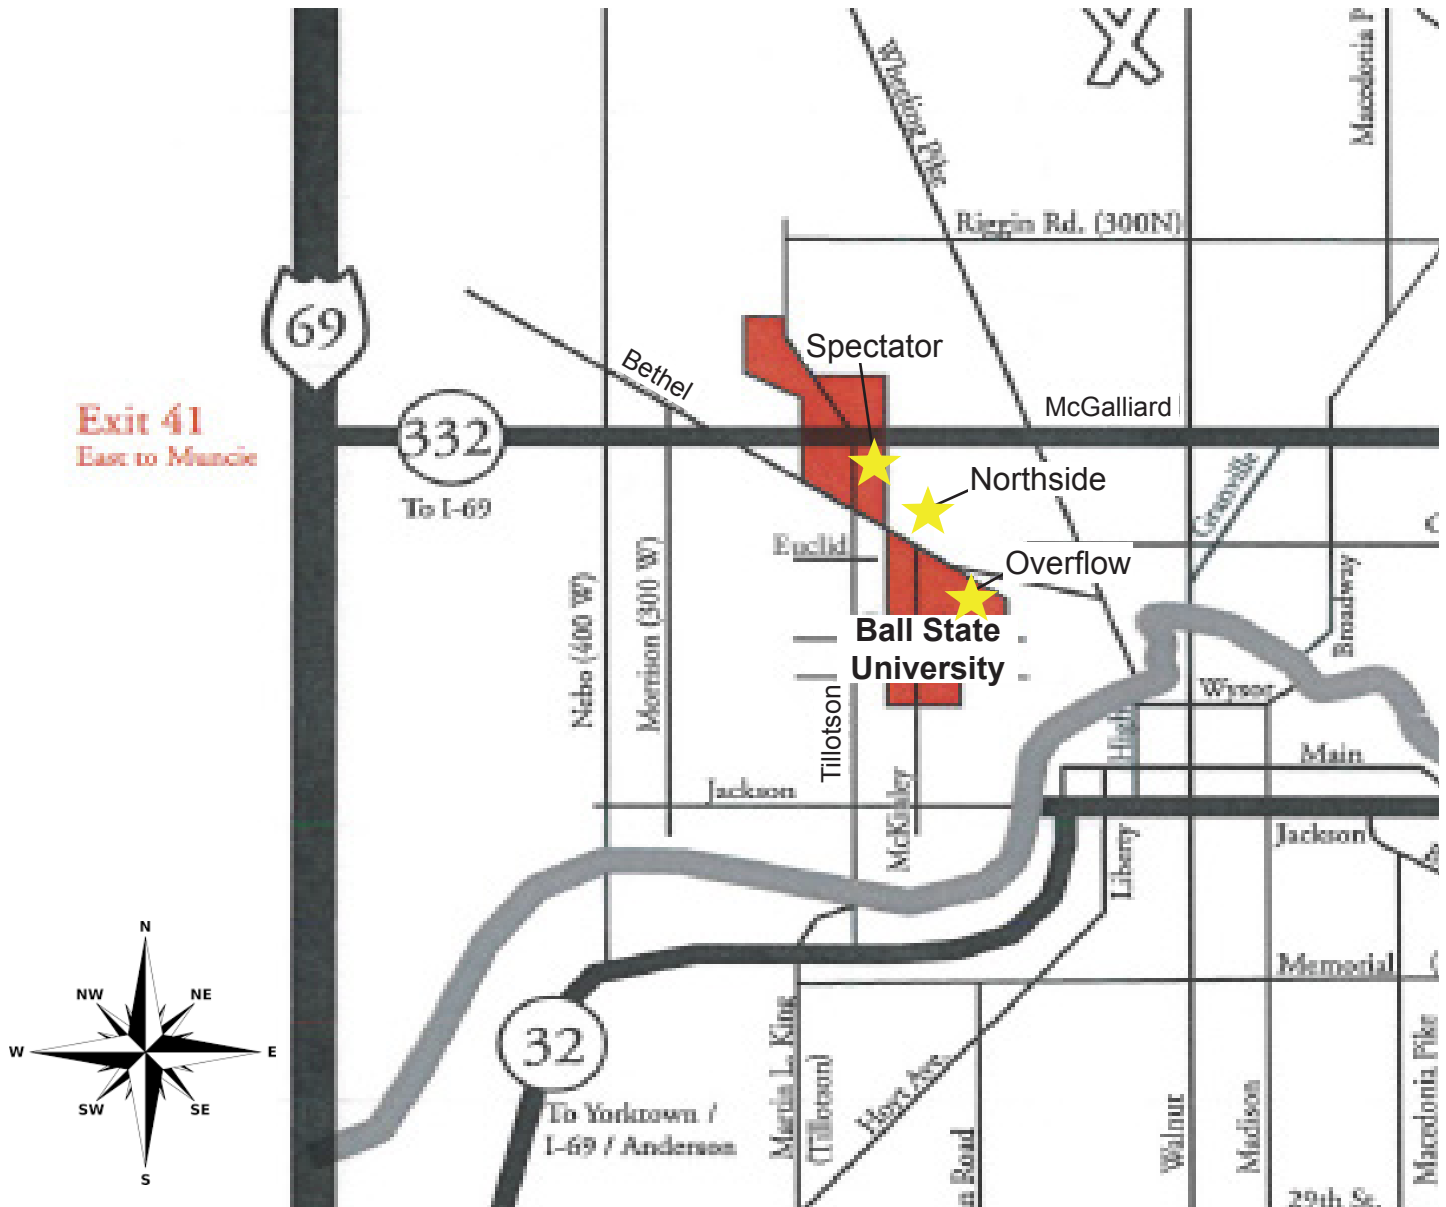

Area Map & Driving Directions Regional Championship at Muncie

October 5, 2019 • Scheumann Stadium, Ball State University • Muncie, IN

BUS & TRUCK UNLOAD LOT (NORTHSIDE):

From the south (Indianapolis): Take I-69 North to Muncie exit 241 to IN-332. Turn right on McGalliard Rd. Continue for approximately 8 miles. Continue past the stadium on your right and turn right at the light onto Oakwood Ave. The entrance to the lot is the drive on the right just past the Muncie Community School building.

From the north (Ft. Wayne): Take I-69 South to Muncie exit 241 to IN-332. Turn left on McGalliard Rd. Continue for approximately 8 miles. Continue past the stadium on your right and turn right at the light onto Oakwood Ave. The entrance to the lot is the drive on the right just past the Muncie Community School building.

SPECTATOR PARKING LOTS:

From the south (Indianapolis): Take I-69 North to Muncie exit 241 to IN-332. Turn right on McGalliard Rd. and continue for approximately 7.5 miles. Turn right onto Tillotson Ave. Enter the Spectator Parking lots via the drive on the left. Parking is free.

From the north (Ft. Wayne): Take I-69 South to Muncie exit 241 to IN-332. Turn left on McGalliard Rd. and continue for approximately 7.5 miles. Turn right onto Tillotson Ave. Enter the Spectator Parking lots via the drive on the left. Parking is free.