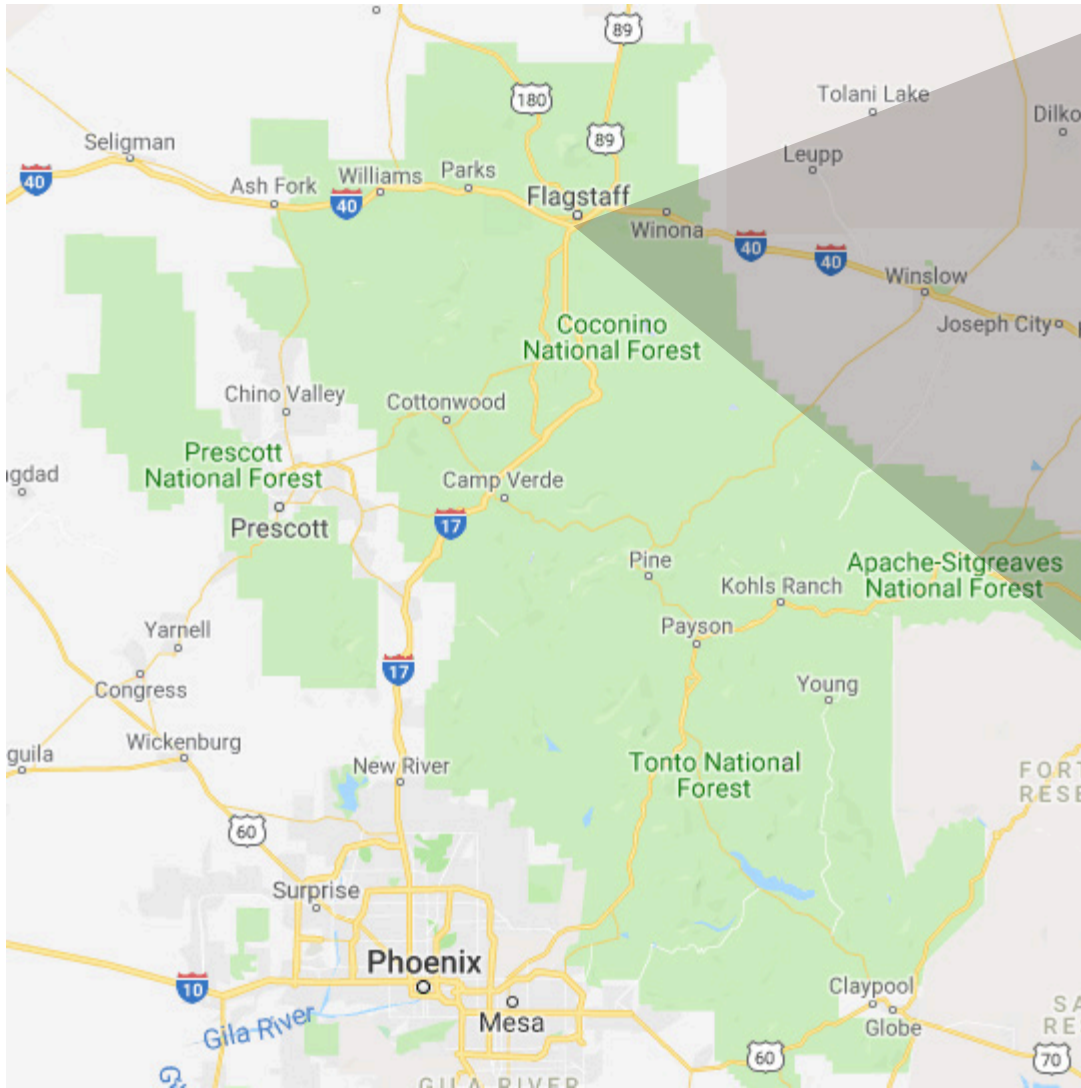

Flagstaff Regional Championship, presented by Yamaha

AREA MAP & DRIVING DIRECTIONS

September 28, 2019 - Northern Arizona University - Flagstaff, AZ

ALL TRAVELERS

**SPECTATOR PARKING IS THE FIRST LOT ON THE RIGHT (Shuttles run every 15 min.)
BUSSES AND TRUCKS CONTINUE AROUND TOWARDS S. SAN FRANCISCO ST.
TRUCKS WILL TURN RIGHT AND ENTER LOT P64 JUST BEFORE SAN FRANCISCO ST.
BUSSES WILL TURN LEFT AND ENTER LOT P64 JUST BEFORE SAN FRANCISCO ST.**

FROM I-40 WEST

I-40 WEST
Take Exit 198 toward Butler Ave
Turn Right onto E Butler Ave.
Turn Left onto E Butler Ave.
Turn Left onto S. Lone Tree Rd
Turn Right onto E. Pine Knoll Dr

FROM THE SOUTH:

I-17 North to AZ-89-ALT
Take Exit 341 toward MC Connell Dr.
Turn Right onto MC Connell Dr
Turn Right onto Pine Knowll Dr.

FROM I-40 EAST

I-40 EAST
Take Exit 196 toward AZ-89-ALT onto I-17N
Take Exit 341 toward MC Connell Dr.
Turn Right onto MC Connell Dr
Turn Right onto Pine Knowll Dr.

FROM THE NORTH:

I-15 South to US-89
Turn Left onto N Country Club DR
Turn Right and take ramp onto I-40 W
Take Exit 198 toward Butler Ave
Turn Right onto E Butler Ave.
Turn Left onto E Butler Ave.
Turn Left onto S. Lone Tree Rd
Turn Right onto E. Pine Knoll Dr