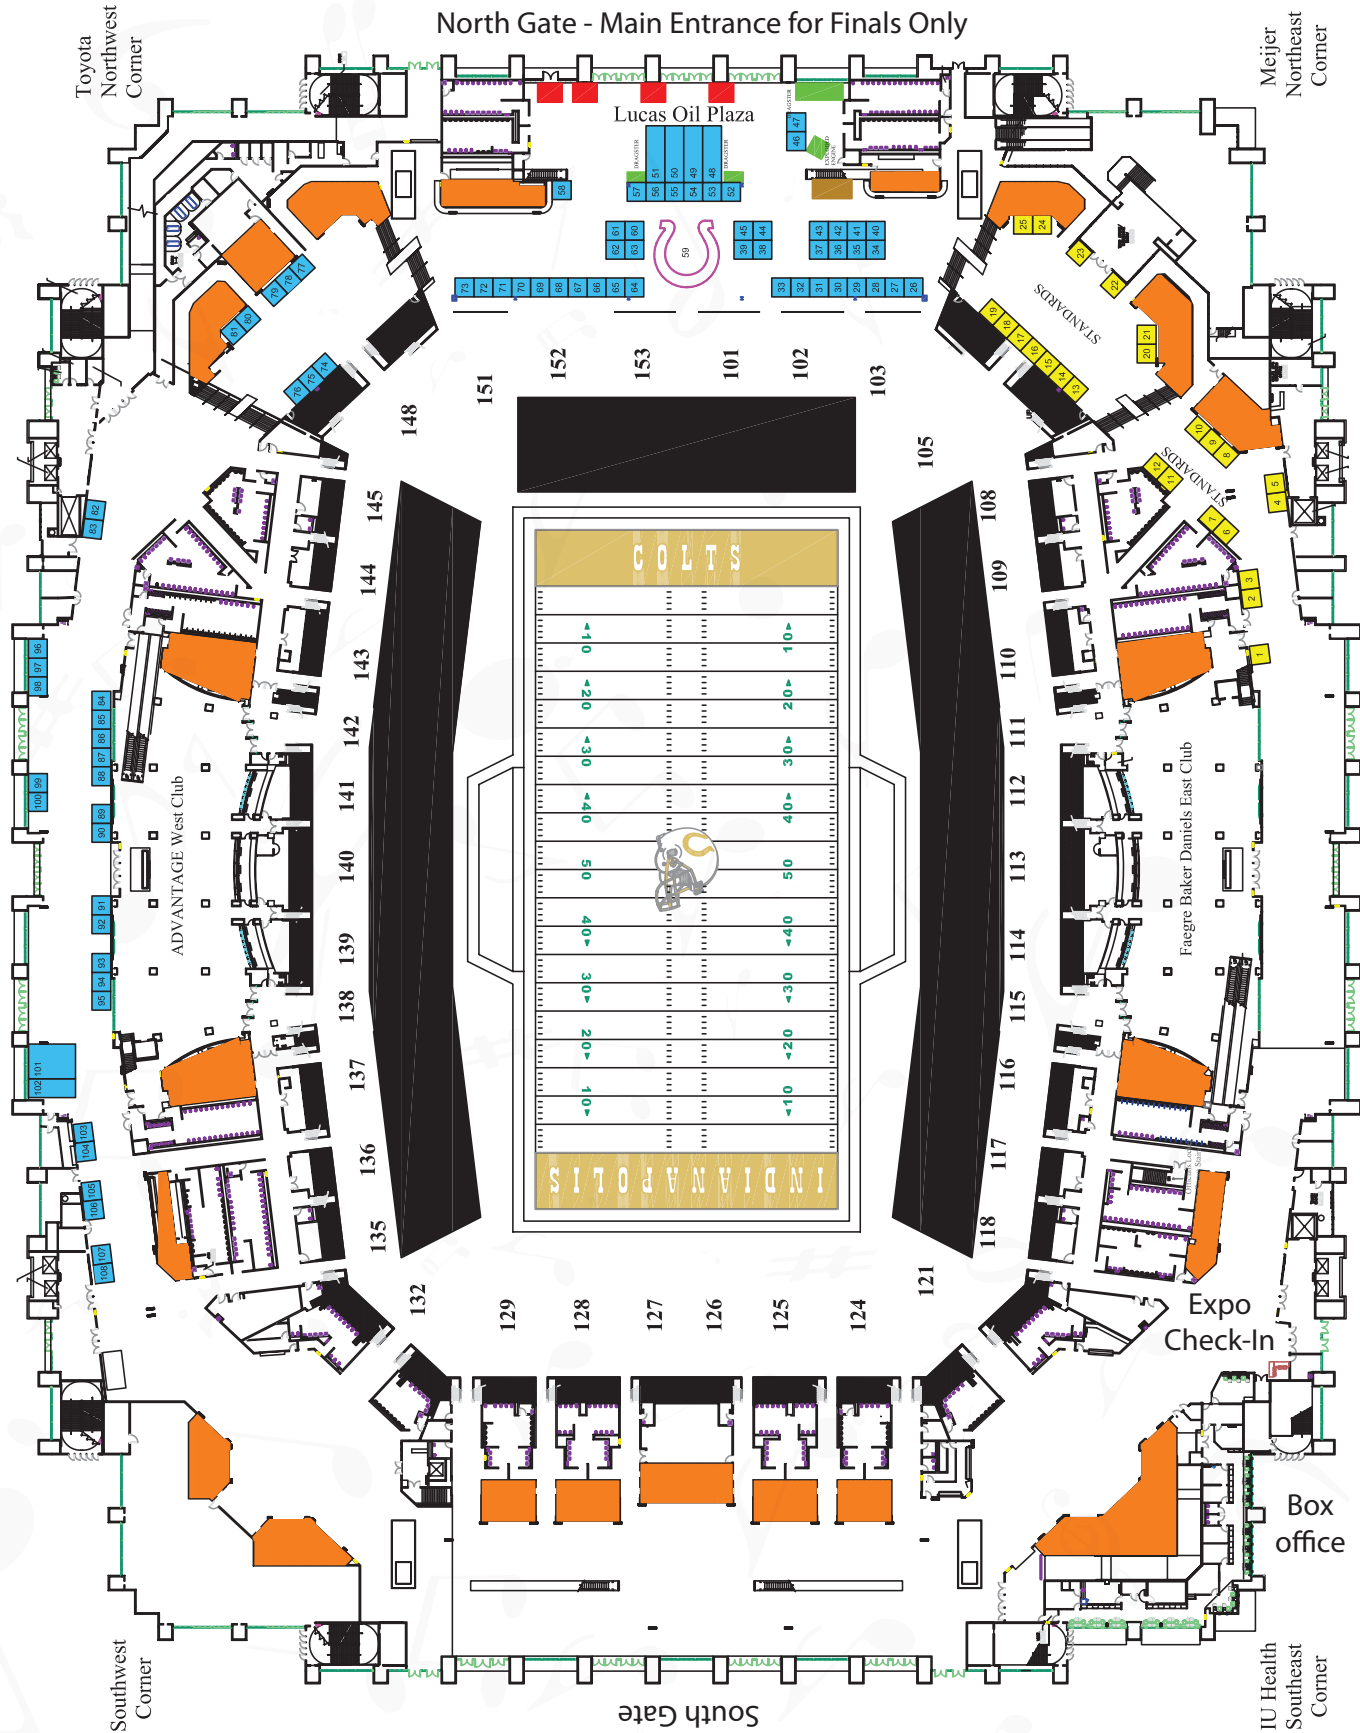

EXHIBIT FLOOR MAP

Standard Booths are exhibit spaces 1-25 (Yellow). Premium Booths are exhibit spaces 26-108 (Blue). Music for All booth is 59. Sponsors and partners of Music for All are given priority booth placement in their respective area – Premium or Standard per sponsor/partner contract benefits. Download a PDF of this map at musicforall.org and follow the Grand National Expo links. Because of stadium layout and fixtures change frequently, this floorpan and booth locations may change prior to the event.

Street Level Concession Locations

East Gate - Main Entrance Prelims/Semi-Finals