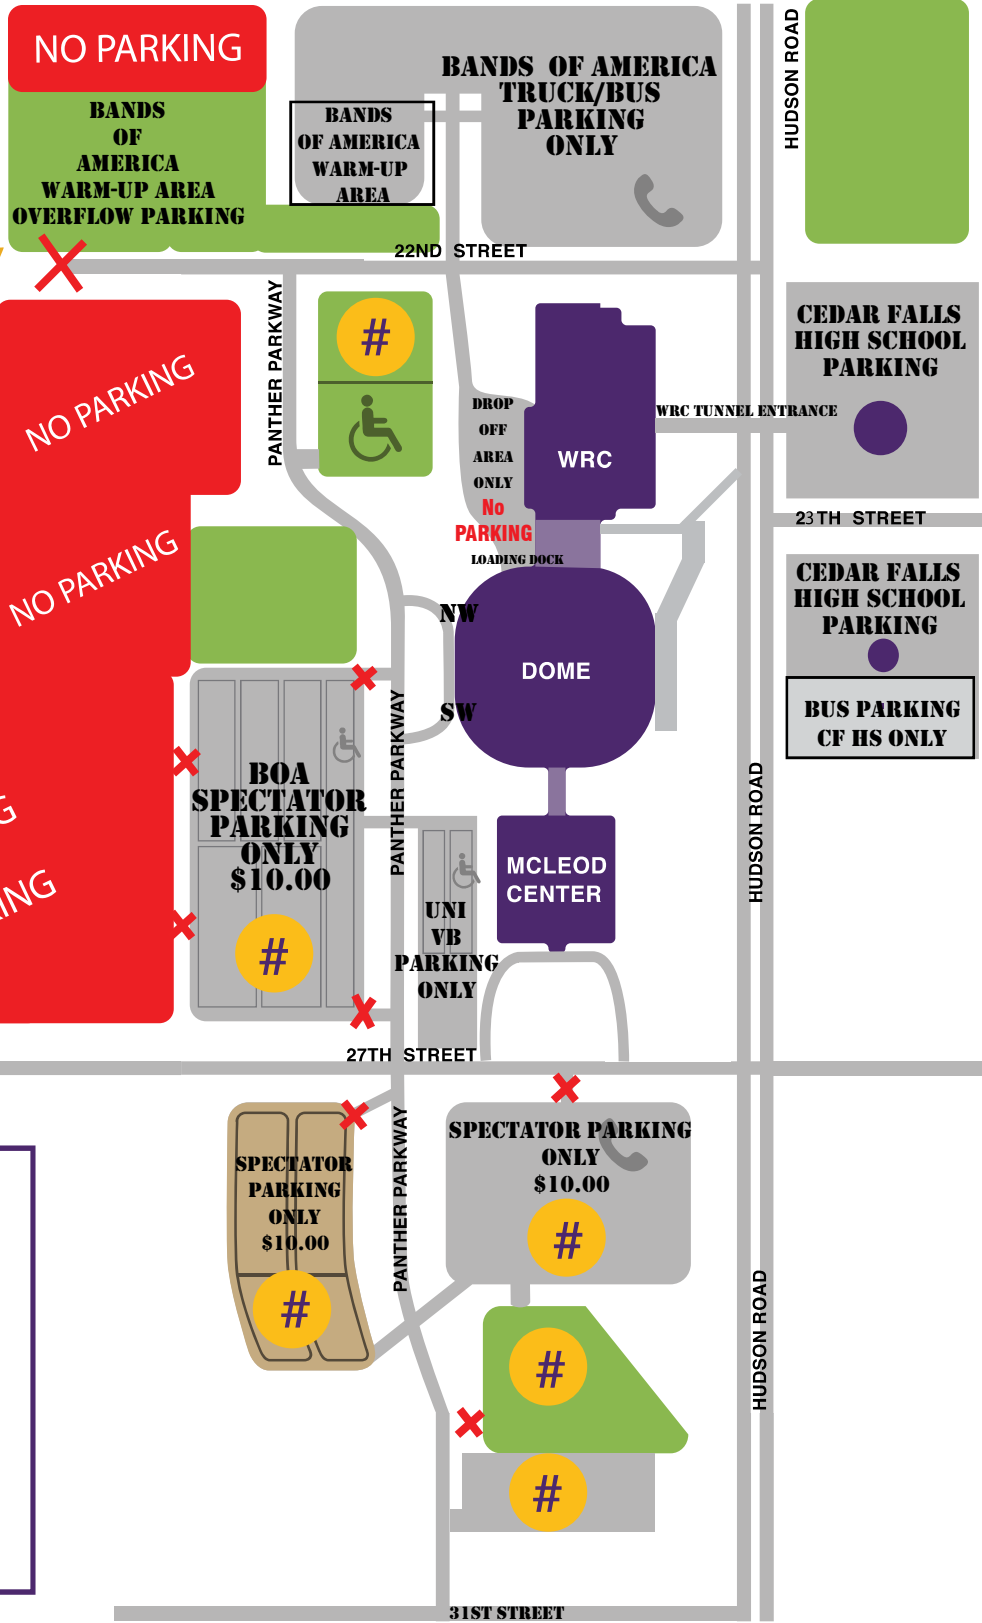

SEPTEMBER 28TH - PARKING MAP

-  Cedar Falls High School Parking Only
-  \$10 Public Parking
-  Paved Lot
-  Gravel Lot
-  Grass Lot

NOTE: Parking is a first come, first serve basis.
 The no parking locations are subject to ticketing.
 Bus and Truck/Trailers parking is noted on the parking map
 Spectator/Public parking is \$10 for a daily parking ticket.