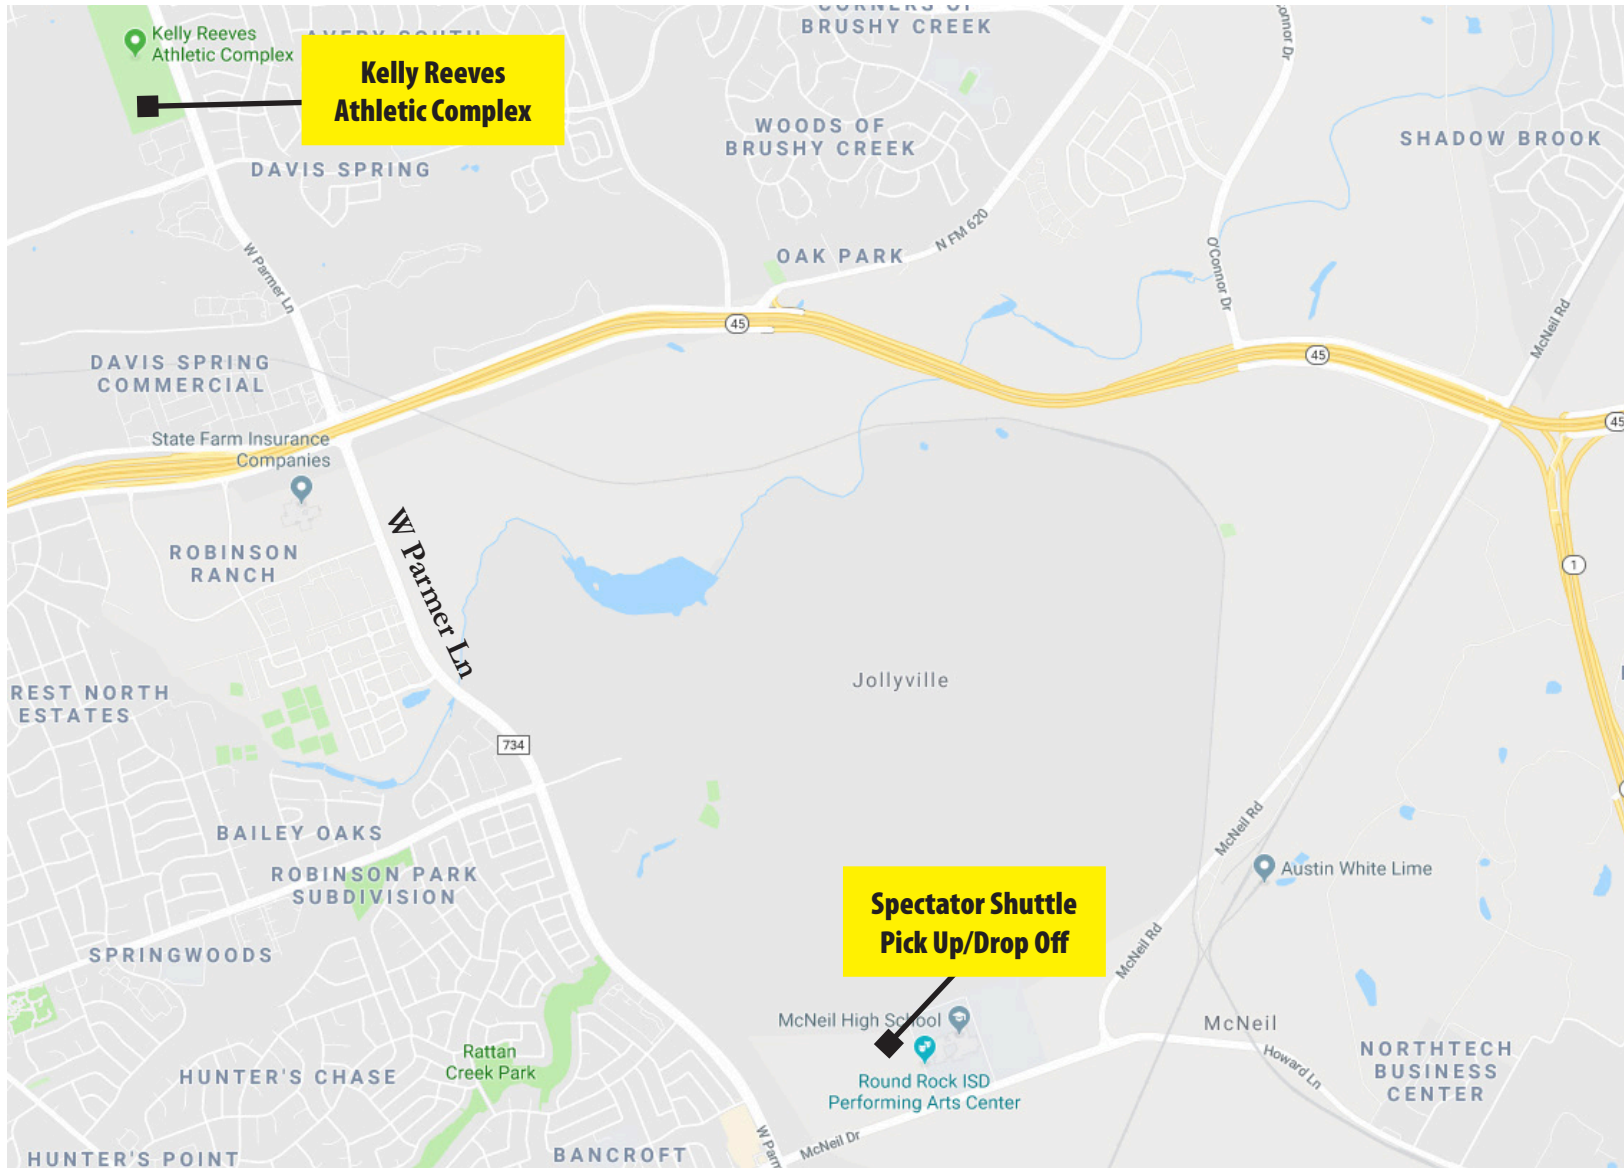

# Spectator Shuttle Map Round Rock Performing Arts Center

**Raymond E. Hartfield Performing Arts Center**  
5800 McNeil Dr.  
Austin, TX 78729