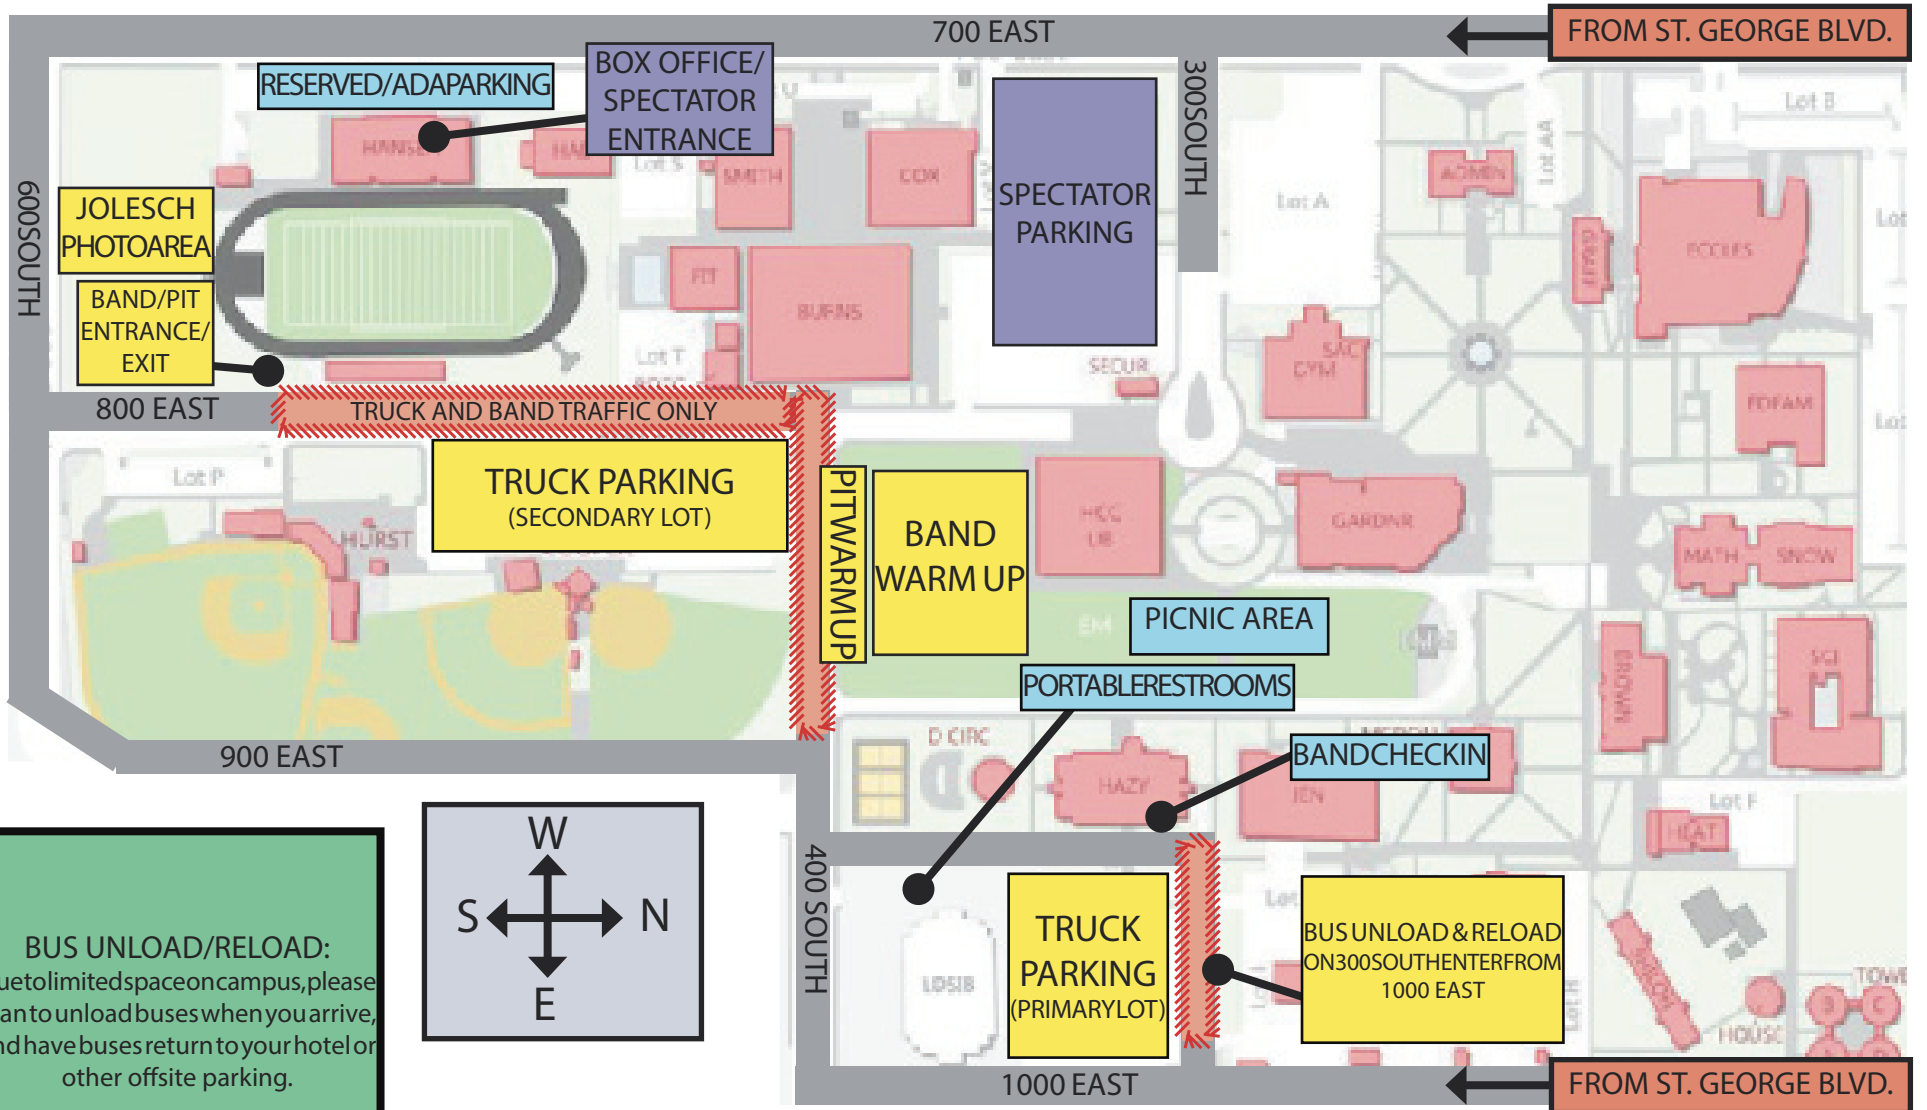

Utah Regional Championship, presented by Yamaha

SITE OVERVIEW MAP

November 9, 2019 • Trailblazer Stadium • St. George, UT

BUS UNLOAD/RELOAD:
 Due to limited space on campus, please plan to unload buses when you arrive, and have buses return to your hotel or other offsite parking.