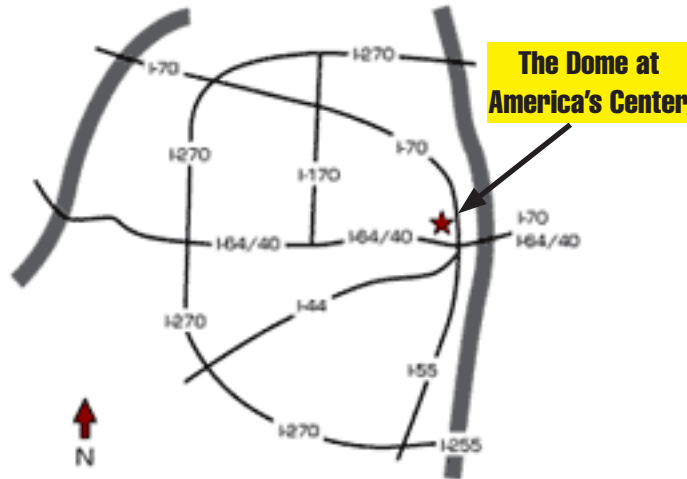

St. Louis Super Regional Championship, Presented by Yamaha

AREA MAP AND DIRECTIONS

October 19-20, 2019 • The Dome at America's Center • St. Louis, MO

From I-70 West Bound

Take Exit 2C Martin Luther King Bridge toward Downtown St. Louis. Merge onto MLK Bridge. Continue onto 3rd St. Turn Left onto Carr St. Take a slight left onto N. Broadway Ave. Turn right onto Locust St. Take the 3rd right onto N. 9th St. Take the 4th right onto O'Fallon St. The parking lot will be on your right.

From I-70 East Bound

Take Exit 249C to merge onto N. Broadway toward Convention Center/Busch Stadium. Continue onto N. Broadway Ave. Turn right onto Locust St. Take the 3rd right onto N. 9th St. Take the 4th right onto O'Fallon St. The parking lot will be on your right.

From I-64 E

Take exit 39A for 14th St. Turn left onto S. 14th St. Turn right onto Washington Ave. Turn left onto N. 9th St. Take the 1st right onto Cole St. Take the 1st left onto N. 7th St. Turn right onto O'fallon St. The parking lot will be on your right.