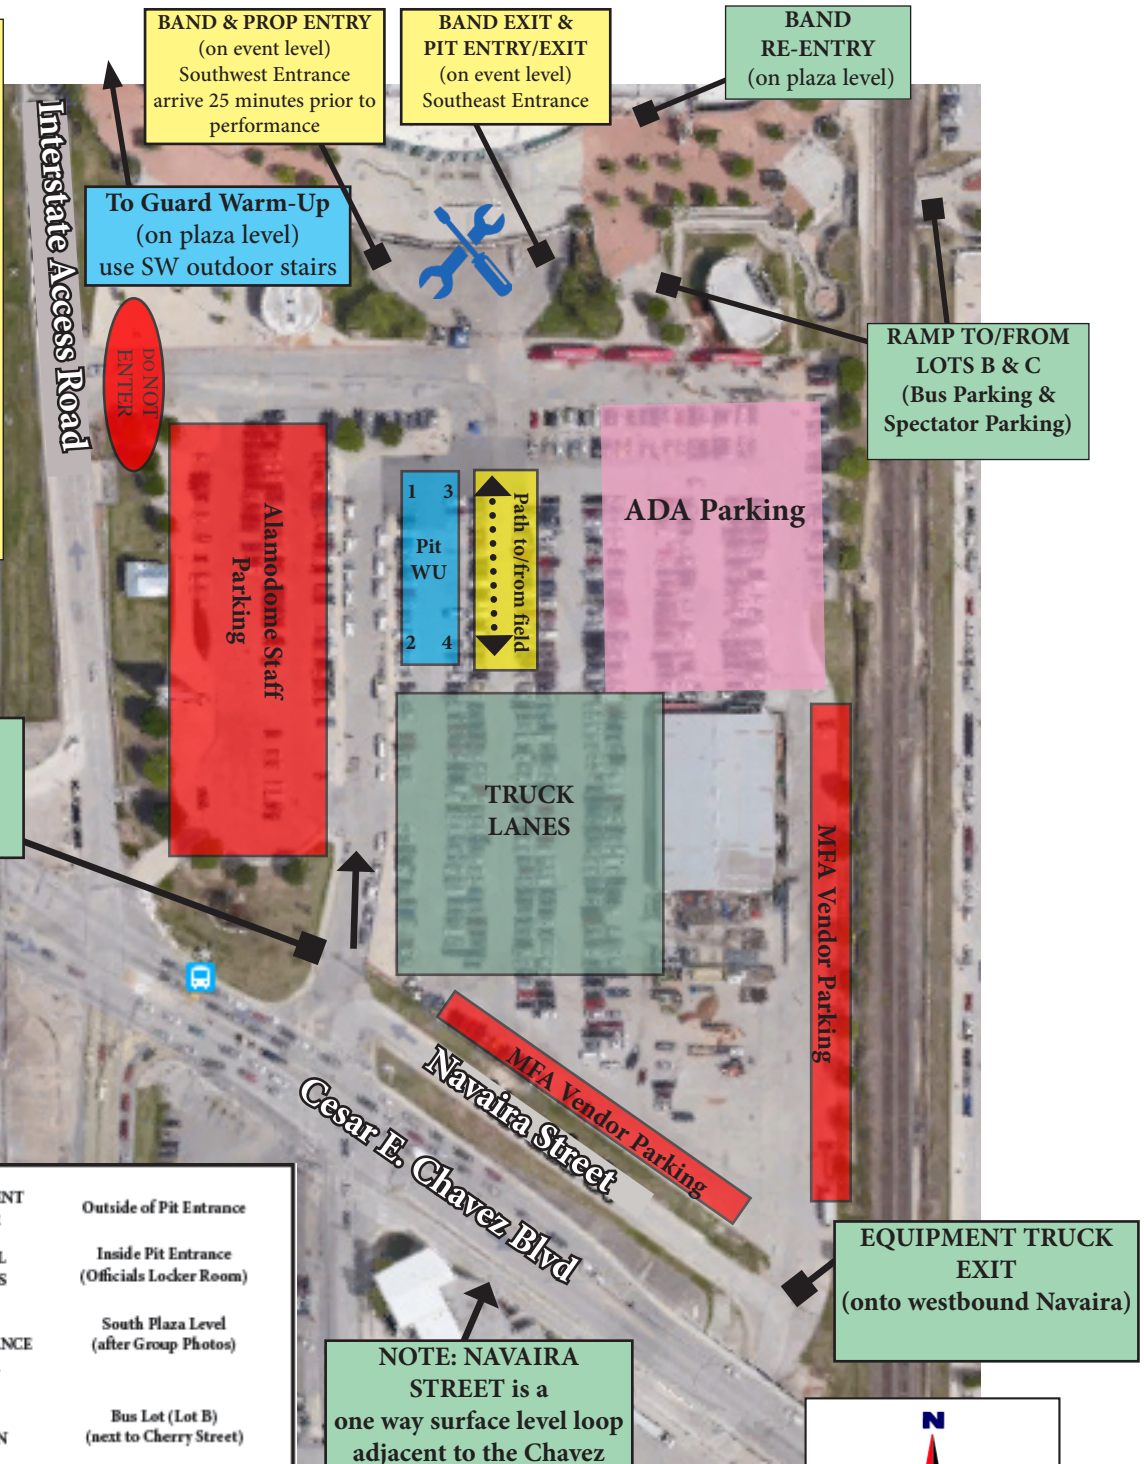

San Antonio Super Regional Championship, presented by Yamaha

TRUCK UNLOAD & OUTSIDE STADIUM FLOW (Lot A)

November 1-2, 2019 · Alamodome · San Antonio, TX

SECURITY NOTES:
The Alamodome will have SECURITY SNIFFING DOGS AT EVENT LEVEL ENTRANCES.

The Alamodome will follow the "CLEAR BAG POLICY" used at many venues. Please share this with your students & parents.

Please see the "Important Event Procedures" for more details. We appreciate your cooperation and patience.

| | | |
|--|-------------------------------|---|
| | INSTRUMENT REPAIR | Outside of Pit Entrance |
| | MEDICAL SERVICES | Inside Pit Entrance (Officials Locker Room) |
| | POST PERFORMANCE WATER | South Plaza Level (after Group Photos) |
| | BAND CHECK-IN | Bus Lot (Lot B) (next to Cherry Street) |
| | RESTROOMS | Plaza Level (outside of Group Photos) |

NOTE: NAVAIRA STREET is a one way surface level loop adjacent to the Chavez Overpass.