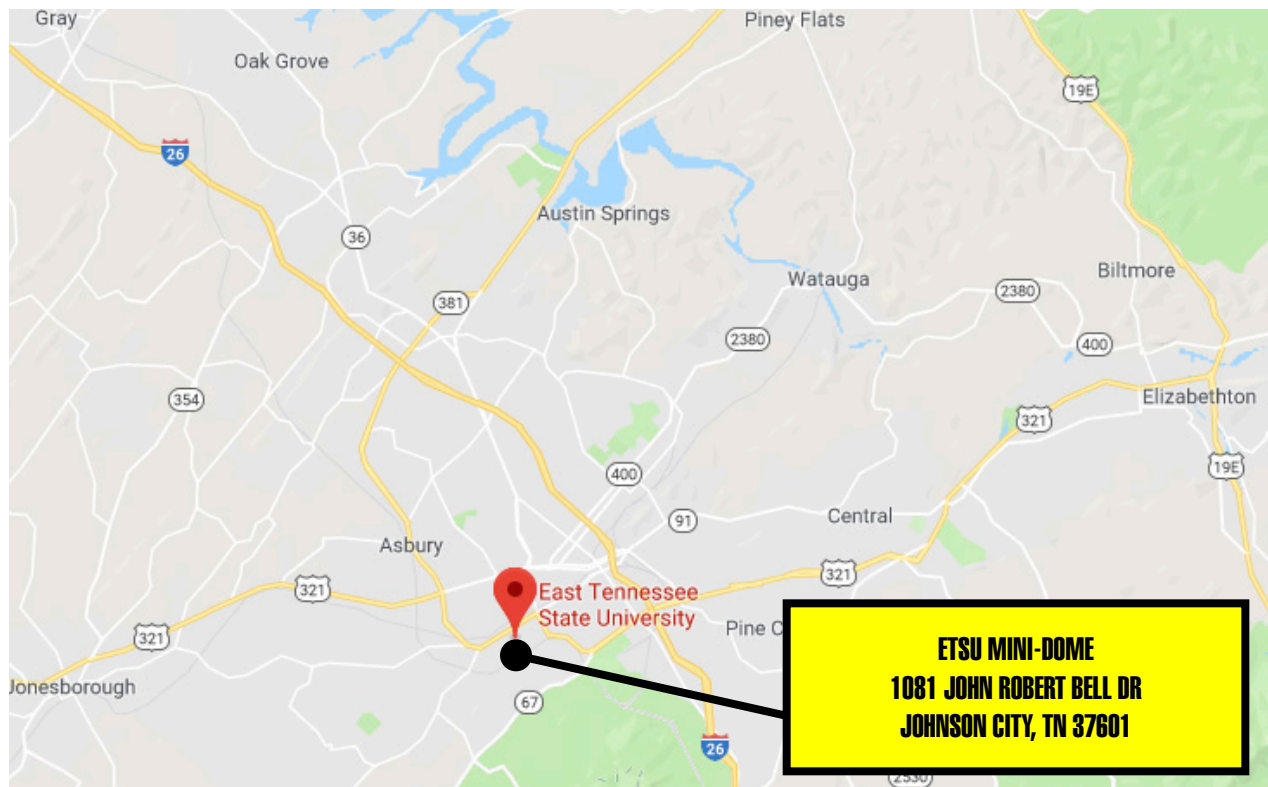

## Area Map

October 12, 2019 – East Tennessee State University Mini-Dome – Johnson City, TN

National Presenting Sponsor

### **DRIVING DIRECTIONS FROM THE SOUTH:**

HEAD NORTHEAST ON I-26 W. TAKE EXIT 24 TOWARD ELIZABETHTON US 321/ TN-67 W. TURN LEFT ONTO W STATE OF FRANKLIN RD. TURN LEFT ONTO S GREENWOOD DR.

### **DRIVING DIRECTIONS FROM THE NORTH:**

HEAD SOUTHEAST ON I-26 E. TAKE EXIT 24 TOWARD ELIZABETHTON US 321/ TN-67 W. TURN LEFT ONTO W STATE OF FRANKLIN RD. TURN LEFT ONTO S GREENWOOD DR.

### **DRIVING DIRECTIONS FROM THE EAST:**

HEAD WEST ON US 321. TURN LEFT ON W STATE OF FRANKLIN RD. TURN LEFT ONTO S GREENWOOD DR.