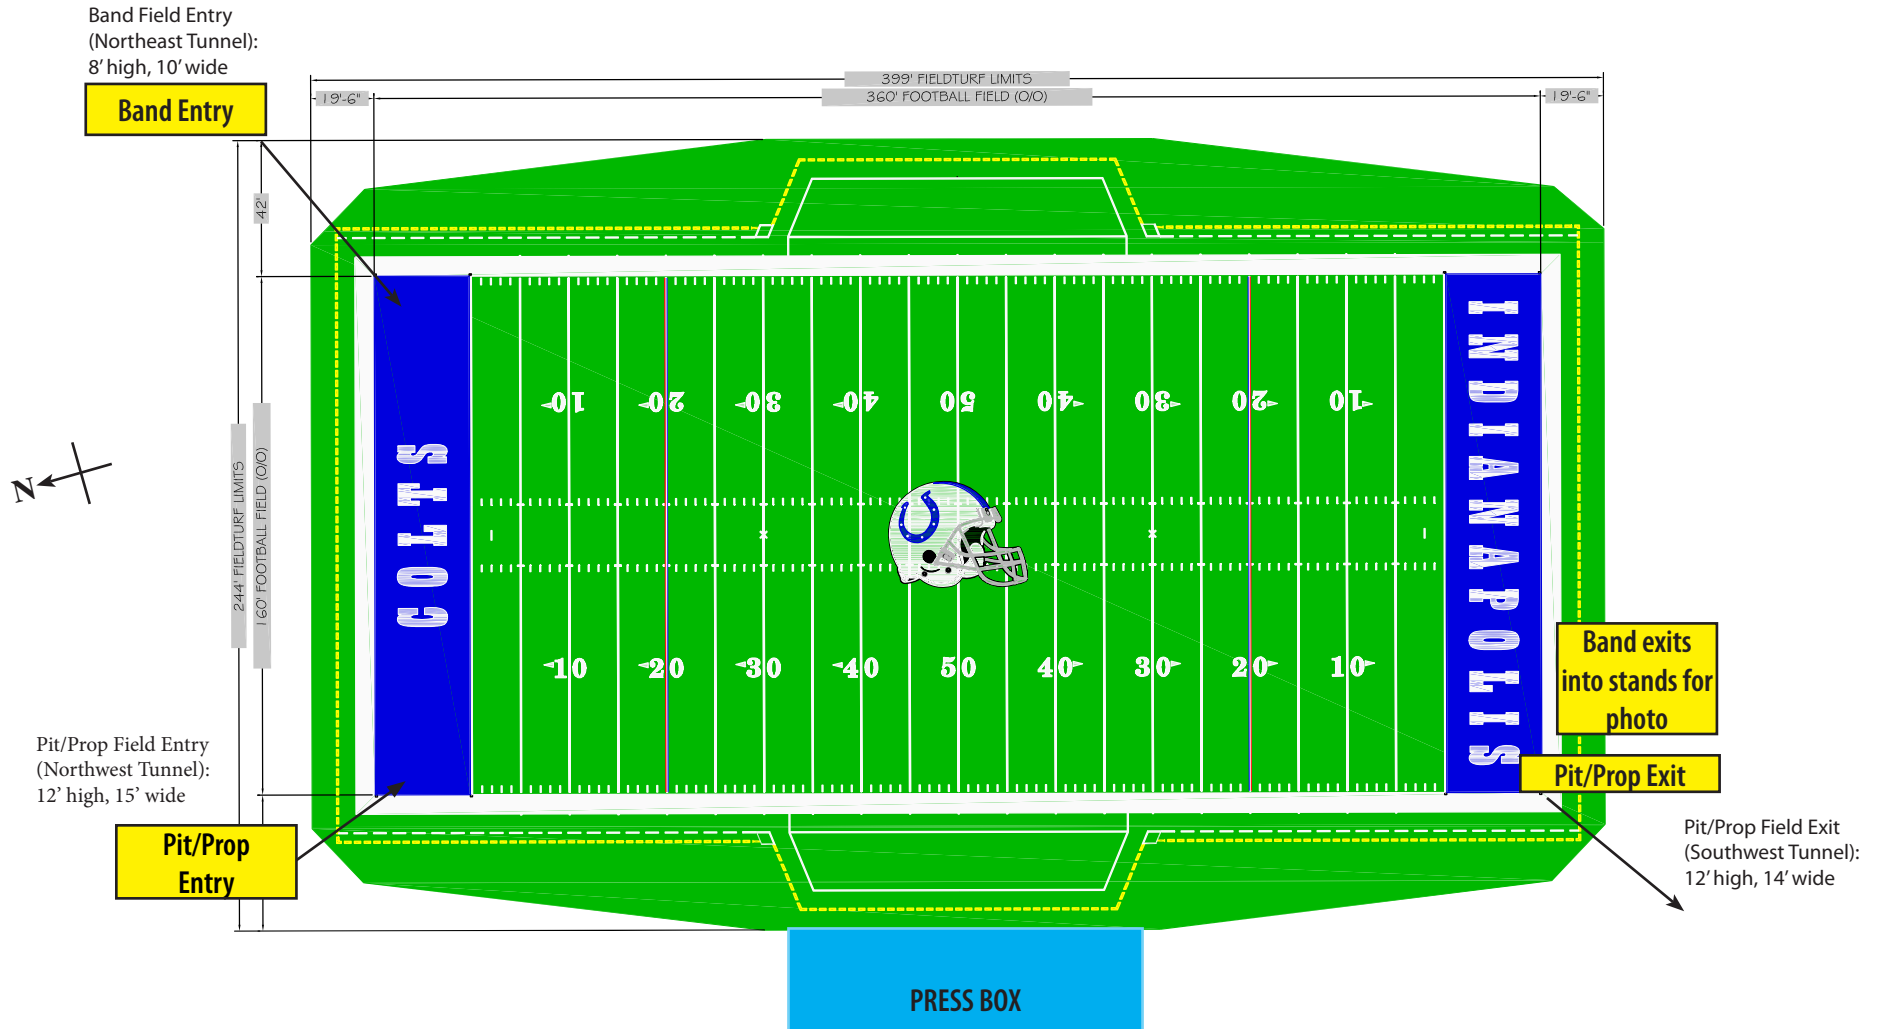

Grand National Championships presented by Yamaha

STADIUM MAP

November 14-16, 2019 - Lucas Oil Stadium - Indianapolis, IN

West Corridor (Band/Pit/Prop route to Warm-Up/Field Entry):
 The smallest point in the Stadium's corridor from the Southwest Tunnel to the Northwest Tunnel is 12' high, 10' wide. Please make sure all props and equipment can fit through this point.