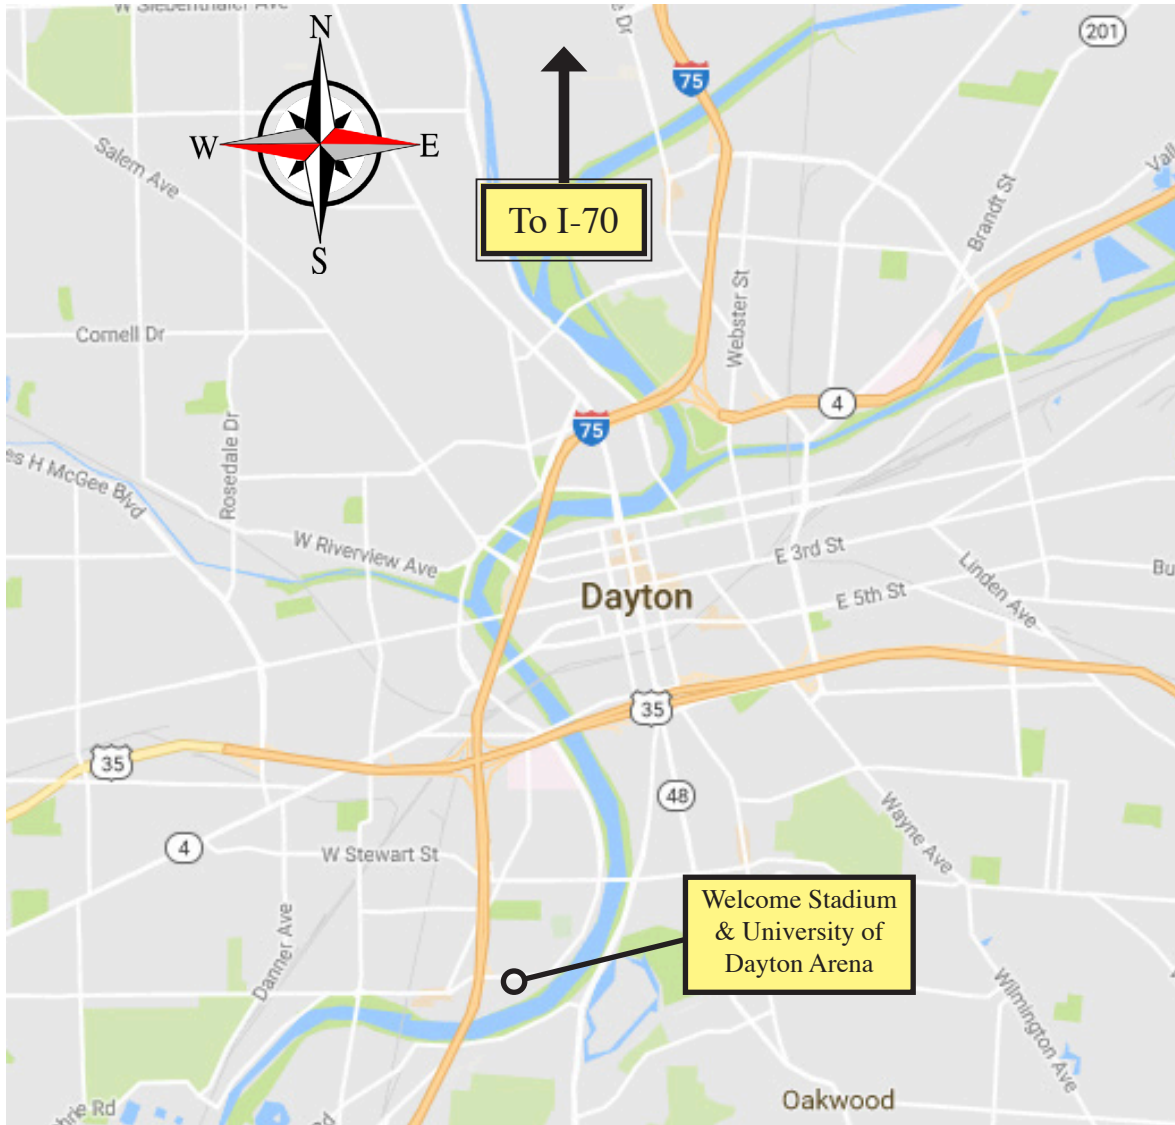

Southwest Ohio Regional Championship, presented by Yamaha
AREA MAP
September 18, 2021 - Welcome Stadium - Dayton, OH

From Indianapolis or Columbus: Take I-70 and exit onto I-75 S toward Dayton. Take exit 51 for S. Edwin C. Moses Blvd. Turn left onto S. Edwin C. Moses Blvd. The stadium will be on your left.

From Louisville: Take I-65 North. Take exit 137 and merge onto I-71 N. Keep right to stay on I-71 N. Take exit 17 to merge onto I-275 W toward I-75. Take exit 43B to merge onto I-75 N. Take exit 51 to merge onto S. Edwin C. Moses Blvd. The stadium will be on the left.

From Cleveland: Take I-90 W and continue onto I-71 S. Take exit 119B to merge onto I-270 W toward Dayton. Take exit 8 for I-70 W. Take exit 41 for OH-235/OH-4 toward Dayton. Turn left onto OH-235 S/OH-4 S/S Dayton Lakeview Rd. Keep left at the fork and follow signs for I-75 S/OH 4S and merge onto I-75 S. Take exit 51 for S. Edwin C. Moses Blvd. Turn left onto S. Edwin C. Moses Blvd. Stadium will be on your left.