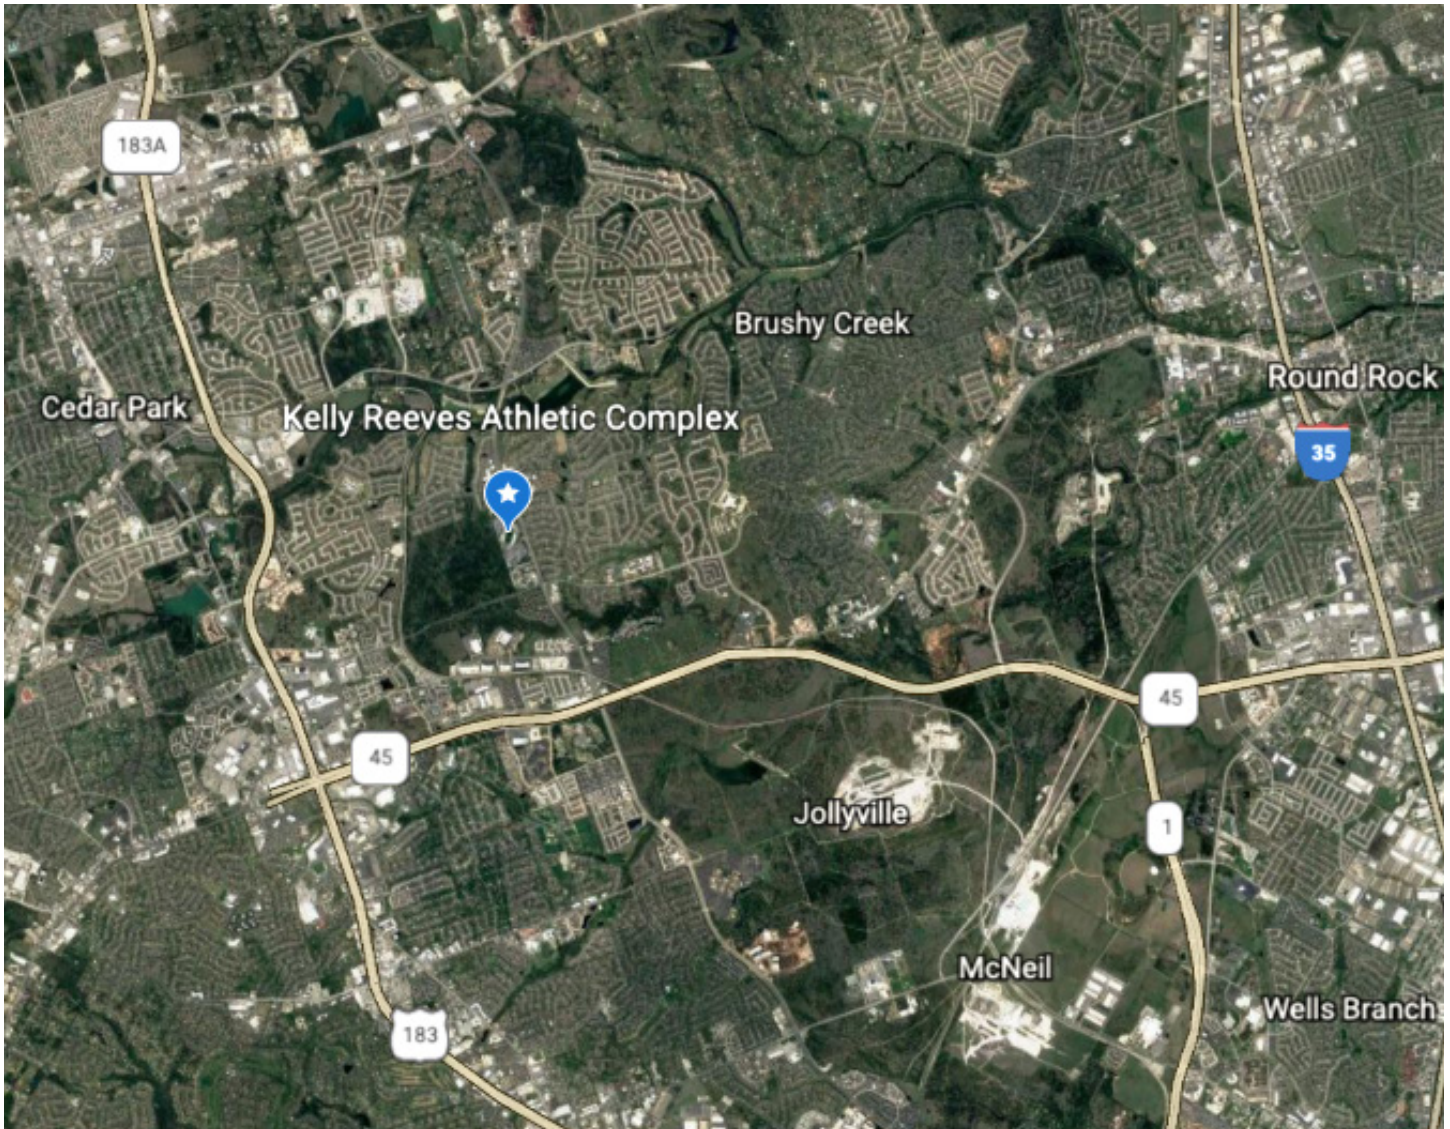

Austin Regional Championship, presented by Yamaha

AREA MAP

September 25, 2021 - Kelly Reeves Athletic Complex - Austin, TX

DIRECTIONS TO THE KELLY REEVES ATHLETIC COMPLEX

From the Dallas/Ft. Worth area

- I-35 South toward Hillsboro / Waco
- Exit 256 toward Cedar Park/Farm to Market 1431
- Right onto Ranch Rd 1431/Farm to Market 1431
- Turn left onto W. Parmer Ln
Athletic Complex will be on the right

From the San Antonio area

- I-35 North
- Exit 240B onto US-183 N towards Research Blvd
- Take exit towards Anderson Mill Rd
- Merge onto Research Blvd, keep right
- Turn right onto Anderson Mill Rd
- Turn left onto Farm to Market to W. Parmer Ln
Athletic Complex will be on the left