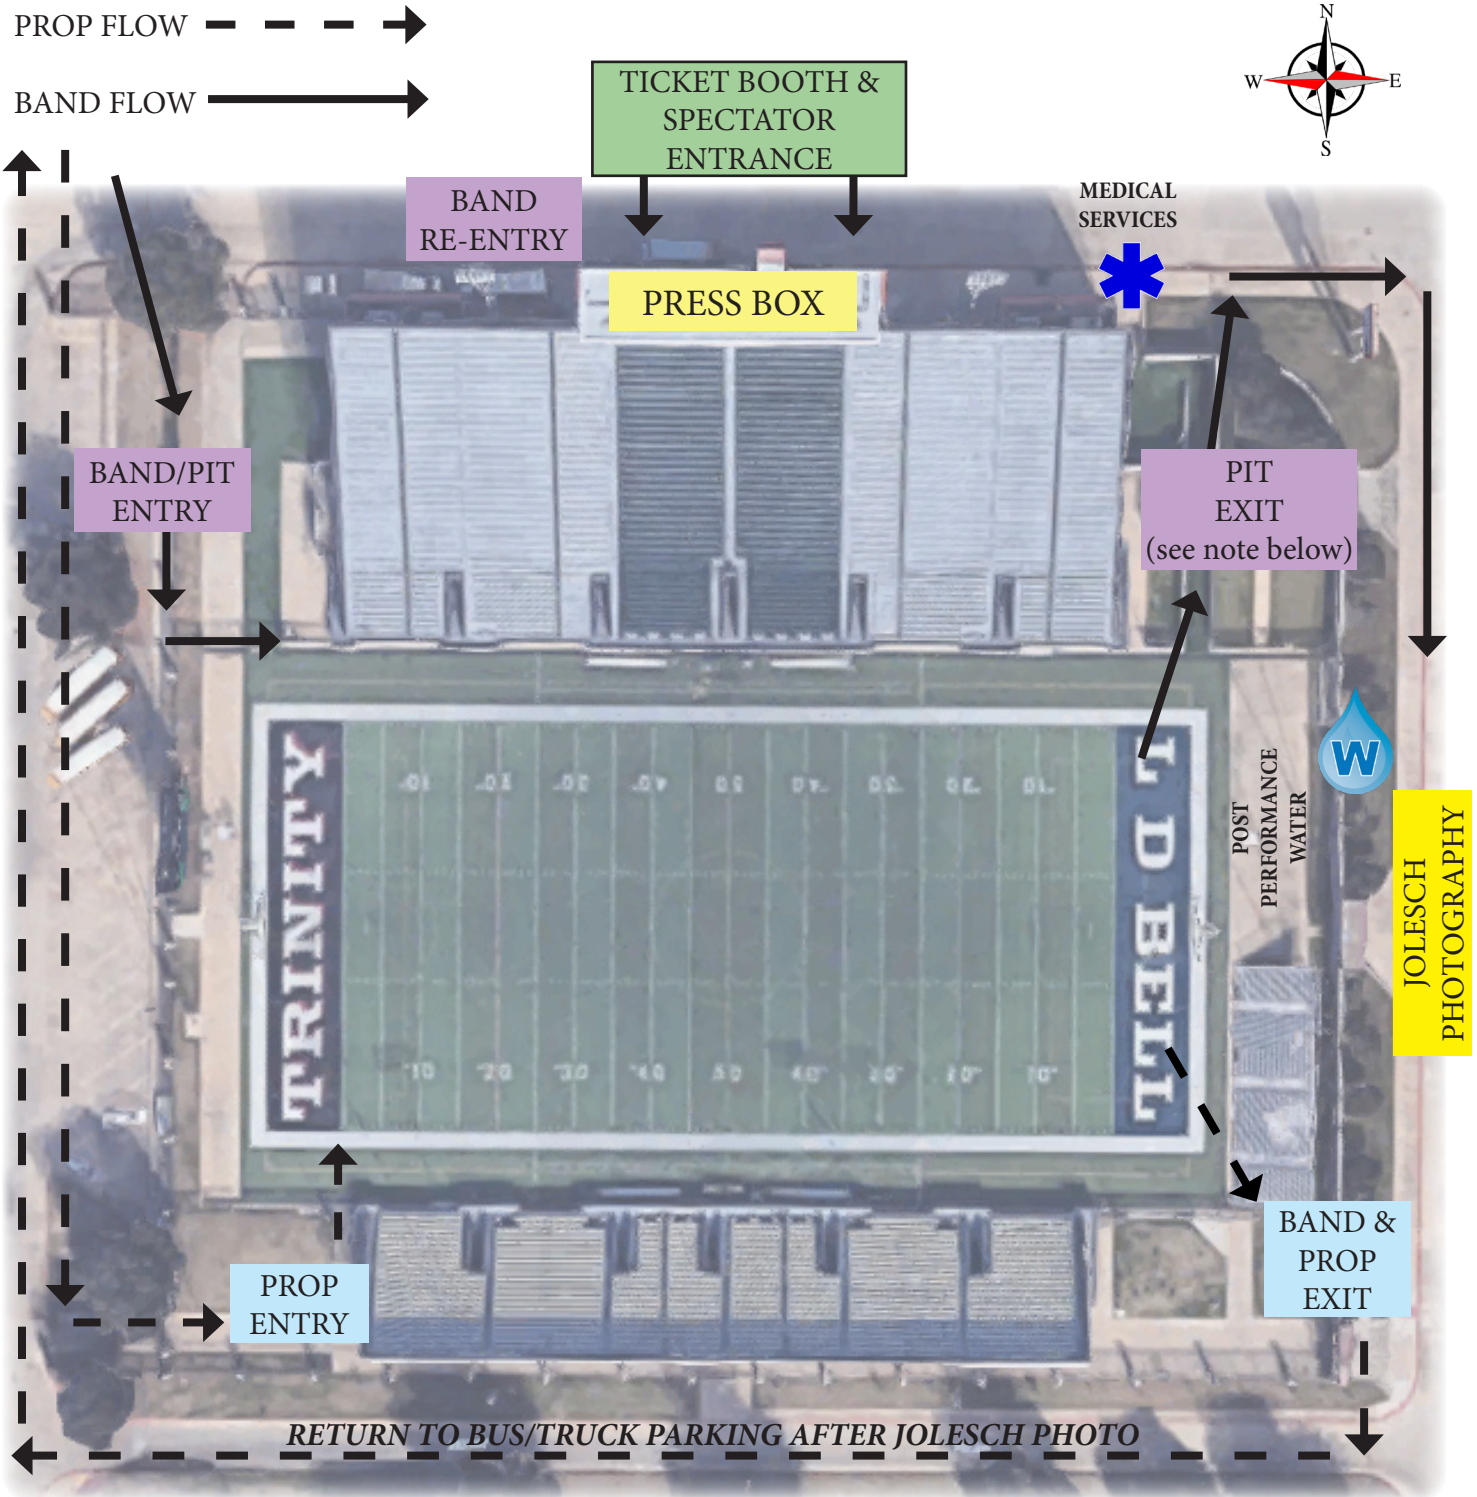

Dallas/Ft. Worth Regional Championship, presented by Yamaha

# STADIUM MAP

October 9, 2021 - Pennington Field - Bedford, TX

**NOTE:** Pit Exit includes a low height clearance. Large podiums and equipment should use Band Exit. Oversized props may exit through Band Entrance. Please check-in with field staff prior to entry if this is needed.