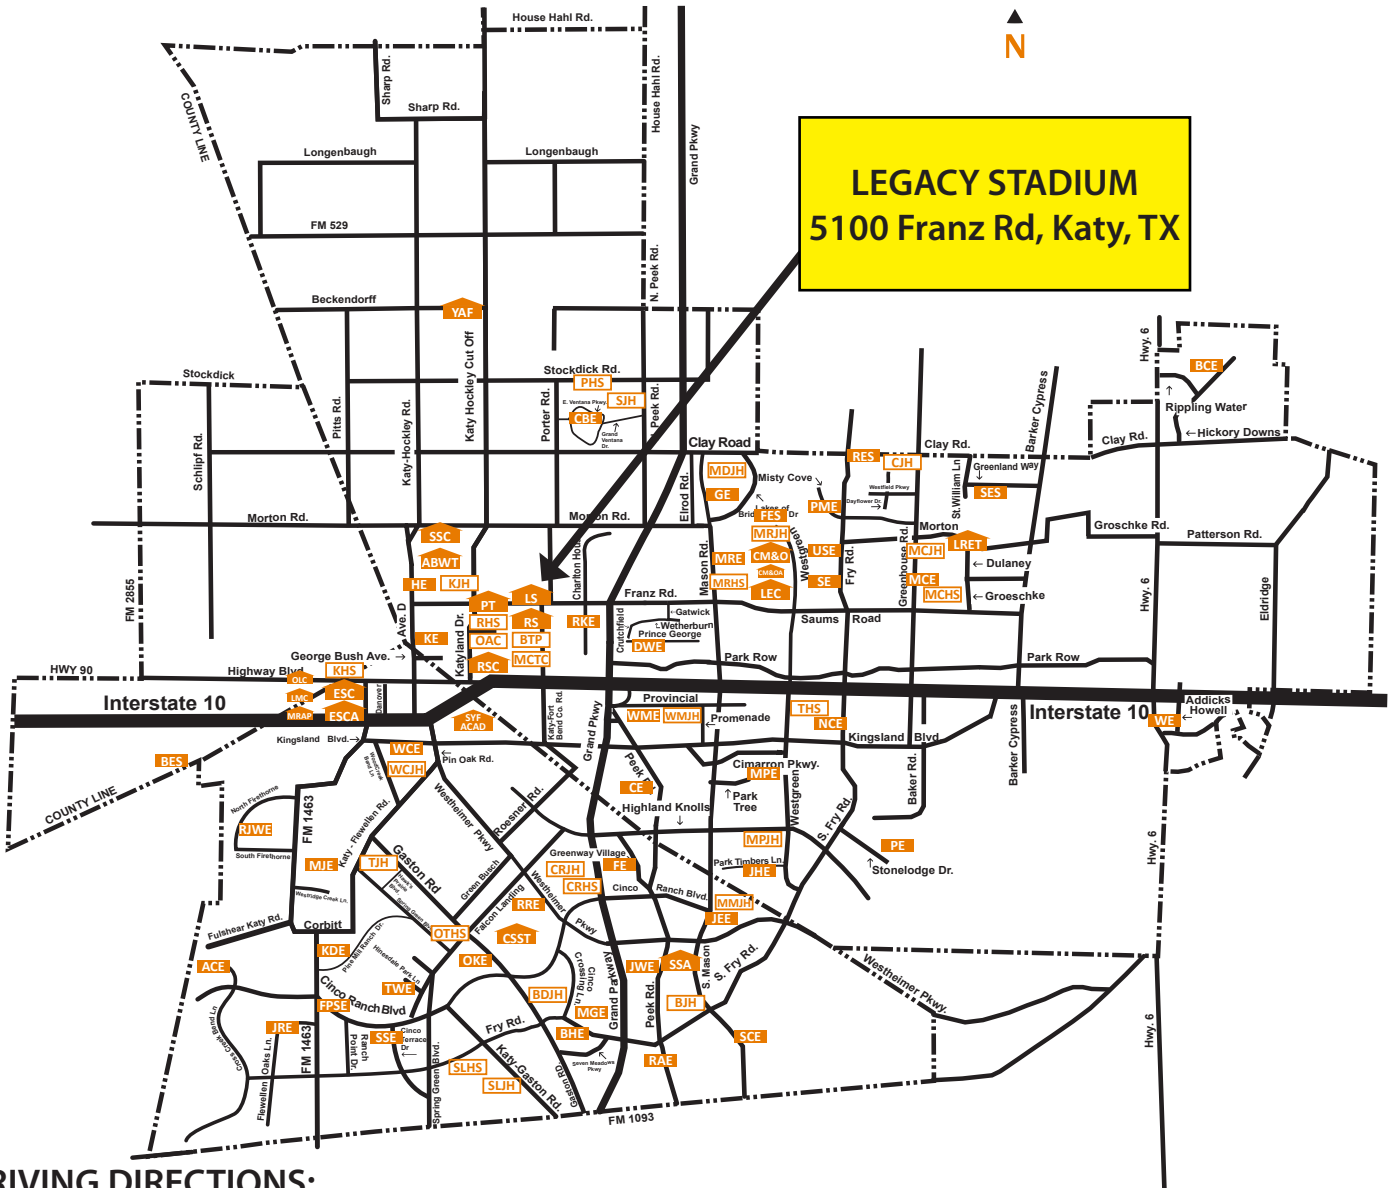

West Houston Regional Championship, presented by Yamaha

AREA MAP

October 2, 2021 - Legacy Stadium - Katy, TX

Katy ISD Map

DRIVING DIRECTIONS:

Busses & Trucks:

From I-10 - Take the Katy Fort Bend Rd Exit, and head north. The Stadium will be on your left. Trucks take South (1st) Entrance, BUSES- Take North (3rd) Entrance.

From 99 (Grand Parkway)- Use the Franz Road Exit, and head west. Turn Left onto Katy Fort Bend Rd. Stadium will be on your right. Busses use the North (1st) Entrance, Trucks use the South (3rd) Entrance.

SPECTATORS (\$5):

Stadium Entry will be from Katyland Dr Via Franz Rd (From the North) or HWY Blvd (from the South)