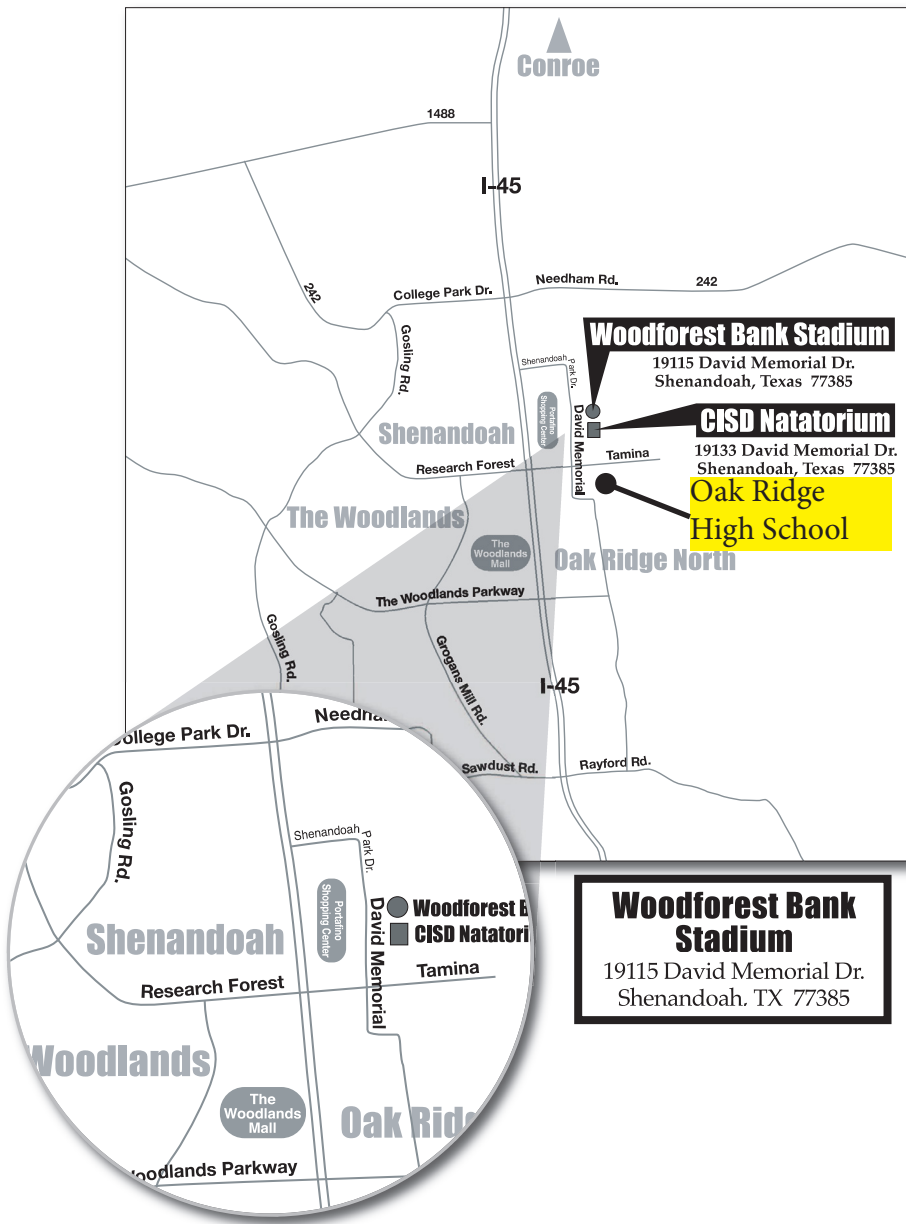

### Band Directions:

#### From the North:

From I-45S exit at Tamina Road and turn left (east) on to Tamina Road. Turn left (north) on to David Memorial Drive. Take the first entrance to the stadium parking lot and follow the parking guides.

#### From the South:

From I-45N exit at Tamina Road and turn right (east) on to Tamina Road. Turn left (north) on to David Memorial Drive. Take the first entrance to the stadium parking lot and follow the parking guides.

#### From the South:

From I-45N exit at Tamina Road and continue north on the I-45 Access Road to Shenandoah Park Drive. Turn Right (east) on to Shenandoah Park Drive. Follow this around and the stadium will be on your left. Enter at the second entrance to the stadium parking lot and follow the parking guides.