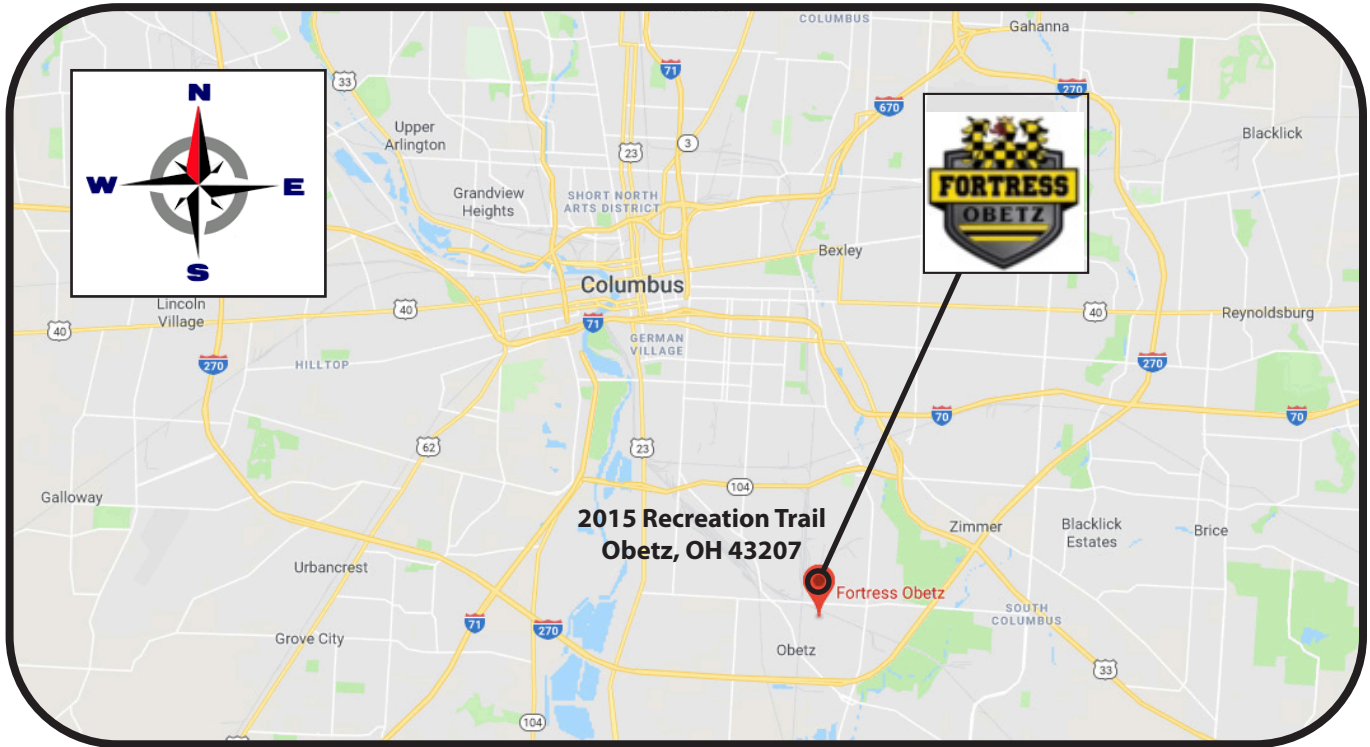

## AREA MAP

September 25, 2021 • Fortress Obetz • Obetz, OH

**PLEASE NOTE:** All traffic **MUST** enter the property from Alum Creek Drive. There is **NO** access from the north.

**From the west:** Take I-70 East to I-270 South (exit 93, rightside exit).

Continue on I-270 S to exit 49 (roughly 15 miles) for Alum Creek Drive/Obetz, and turn left (North) onto Alum Creek.

Continue North on Alum Creek (roughly 1 mile) to Recreation Trail, and turn left and continue through Obetz Government Center.

**From the east:** Take I-70 West to I-270 South (exit 108A, rightside exit).

Continue on I-270 S to exit 49 (roughly 10 miles) for Alum Creek Drive/Obetz, and turn right (North) onto Alum Creek.

Continue North on Alum Creek (roughly 1 mile) to Recreation Trail, and turn left and continue through Obetz Government Center.

**From the north:** Take I-71 South to Columbus, to I-70 East (exit 107, rightside exit).

Continue on I-70 East/East Fwy to Alum Creek Drive (exit 103B, rightside exit).

Continue South on Alum Creek (roughly 5 miles) to Recreation Trail, and turn right, and continue through Obetz Government Center.