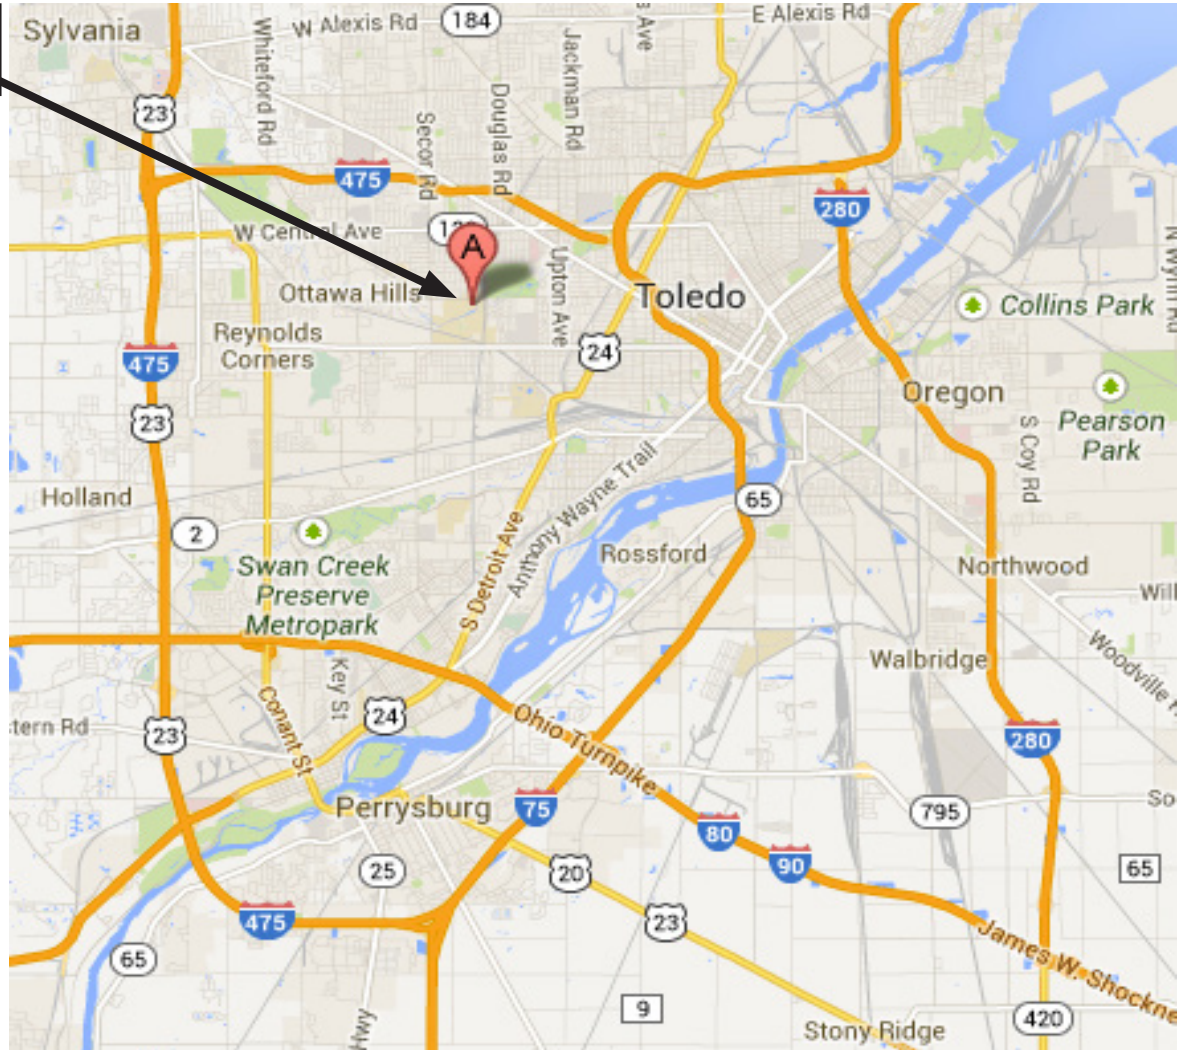

Northwest Ohio Regional Championship, presented by Yamaha

AREA MAP

October 2, 2021 - Glass Bowl Stadium - Toledo, OH

University of Toledo
The Glass Bowl

<p>From the Ohio Turnpike (Use exit 64): Follow I-75 north to exit 203A Bancroft St. Cross Douglas Road. Turn left onto North Towerview Blvd.</p>	<p>From the north on I-75: Follow I-75 south to exit 203B for US-24S toward Monroe St. Merge onto US-24W/N Detroit Ave Turn right onto W. Bancroft St. Turn left onto North Towerview Blvd.</p>
<p>From the south on I-75: Follow I-75 north to exit 203A Bancroft St. Cross Douglas Road. Turn left onto North Towerview Blvd.</p>	<p>Via US 23 from the North: Continue south on U.S. 23 to I-475 east (Exit 232, bear left). Follow I-475 east to the second exit, Secor Road (Exit 17). Turn right onto Secor Road. Proceed on Secor Rd. to Bancroft Street. Turn left onto W. Bancroft Street. Turn right onto North Towerview Blvd.</p>