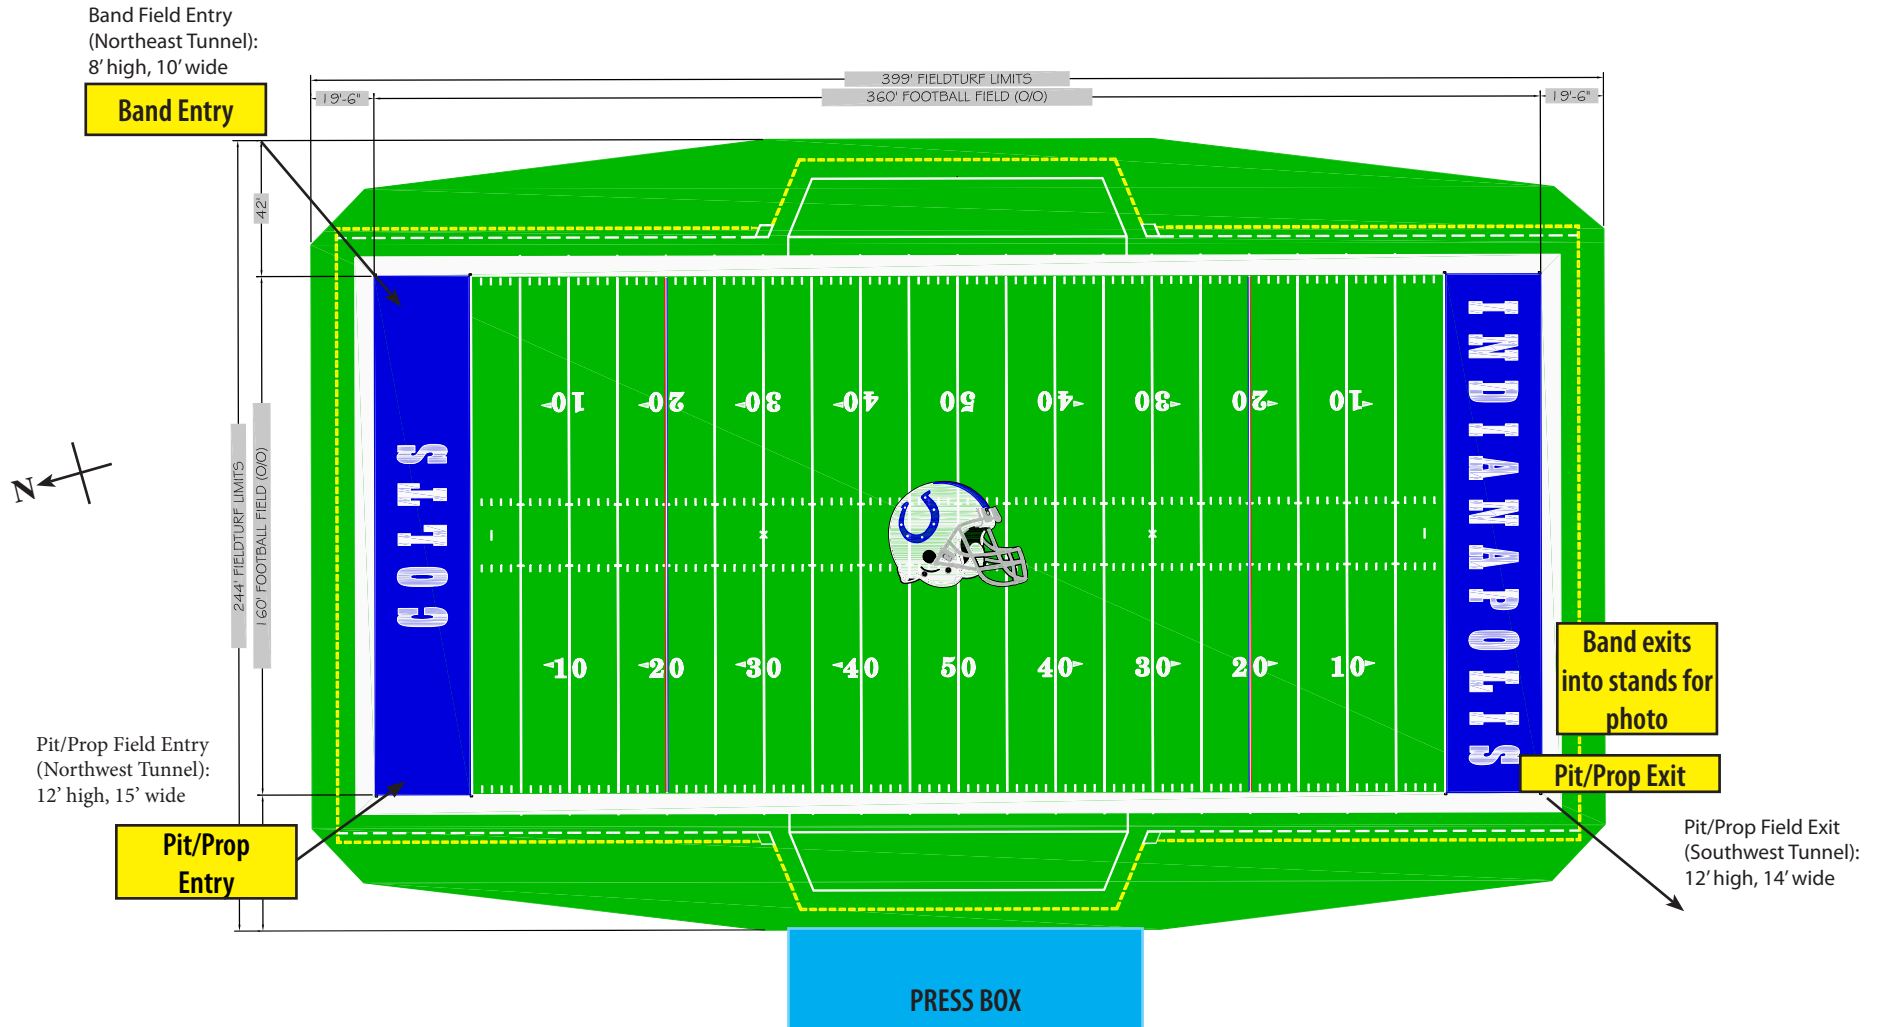

Indianapolis Super Regional Championship, presented by Yamaha
STADIUM MAP
 October 22-23, 2021 - Lucas Oil Stadium - Indianapolis, IN

West Corridor (Band/Pit/Prop route to Warm-Up/Field Entry):
 The smallest point in the Stadium's corridor from the Southwest Tunnel to the Northwest Tunnel is 12' high, 10' wide. Please make sure all props and equipment can fit through this point.