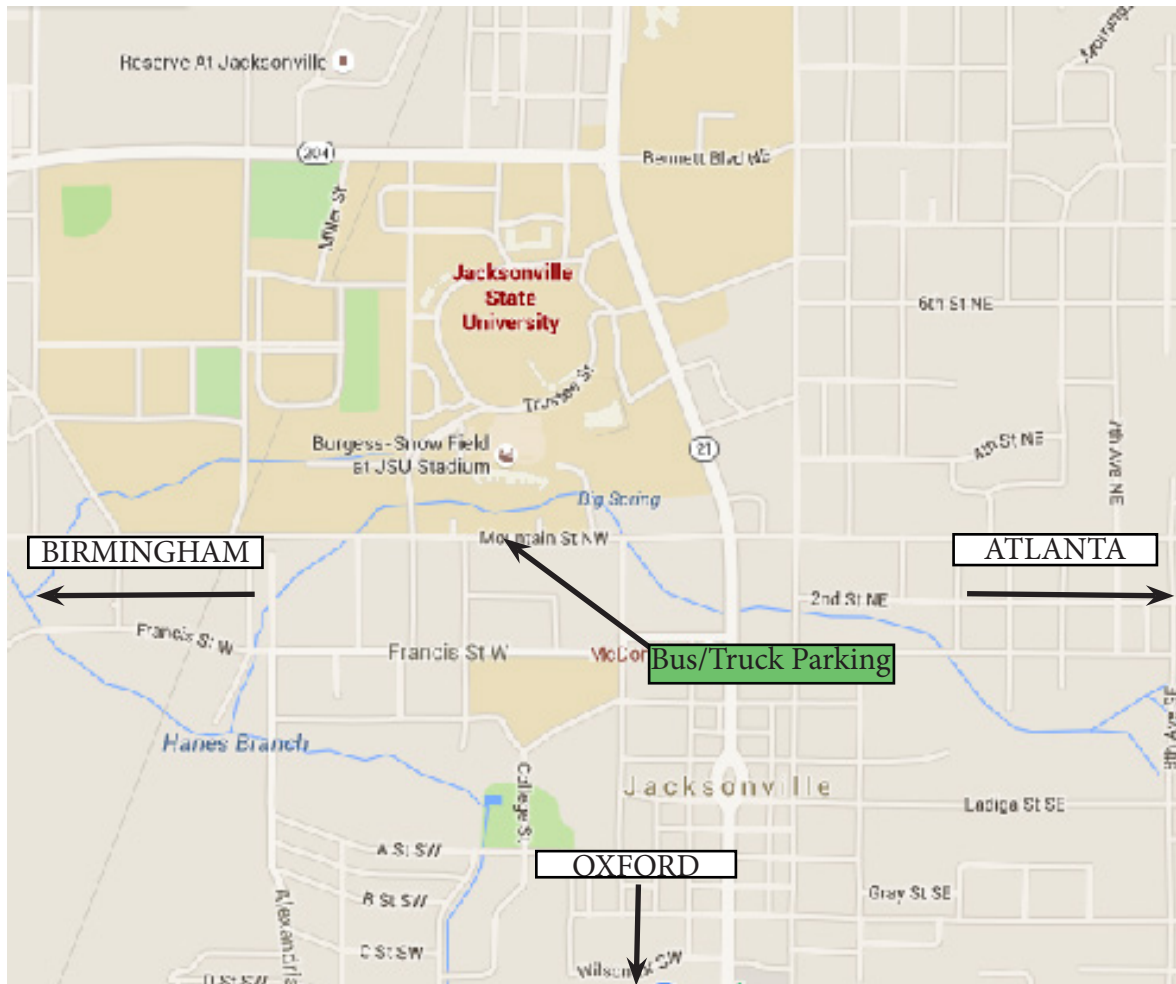

AREA MAP

October 16, 2021 - Jacksonville State University - Jacksonville, AL

DIRECTIONS FROM BIRMINGHAM TO JACKSONVILLE

- Take I-20 East towards Atlanta
- Take the Hwy 21 North exit (No. 185) in Anniston/Oxford
- Turn left onto Hwy 21 North towards Jacksonville
- Drive 14 miles until you enter the city limits of Jacksonville
- After you drive around the Jacksonville town square, go to the third red light (intersection of Mountain Ave and Pelham Rd).

DIRECTIONS FROM ATLANTA TO JACKSONVILLE

- Take I-20 West towards Birmingham
- Take the Hwy 21 North exit (No. 185) at Anniston/Oxford
- Turn right onto Hwy 21 North towards Jacksonville
- Drive 14 miles until you enter the city limits of Jacksonville
- After you drive around the Jacksonville town square, go to the third red light (intersection of Mountain Ave and Pelham Rd).

DIRECTIONS FROM CHATTANOGA TO JACKSONVILLE

- Take I-59 South towards Chattanooga
- Take the US 431 South Exit (No. 183) at Attalla/Gadsden
- Turn left onto US 431 South towards Anniston
- Proceed through Gadsden and stay on US 431 for 18 miles
- Turn left on Hwy. 204 (Rudy Abbott Highway)
- Proceed on Hwy. 204 for 12 miles
- After you pass Rudy Abbott Stadium and Pete Mathews Coliseum, go over the hill and turn right at the light onto Pelham Rd./Highway 21.