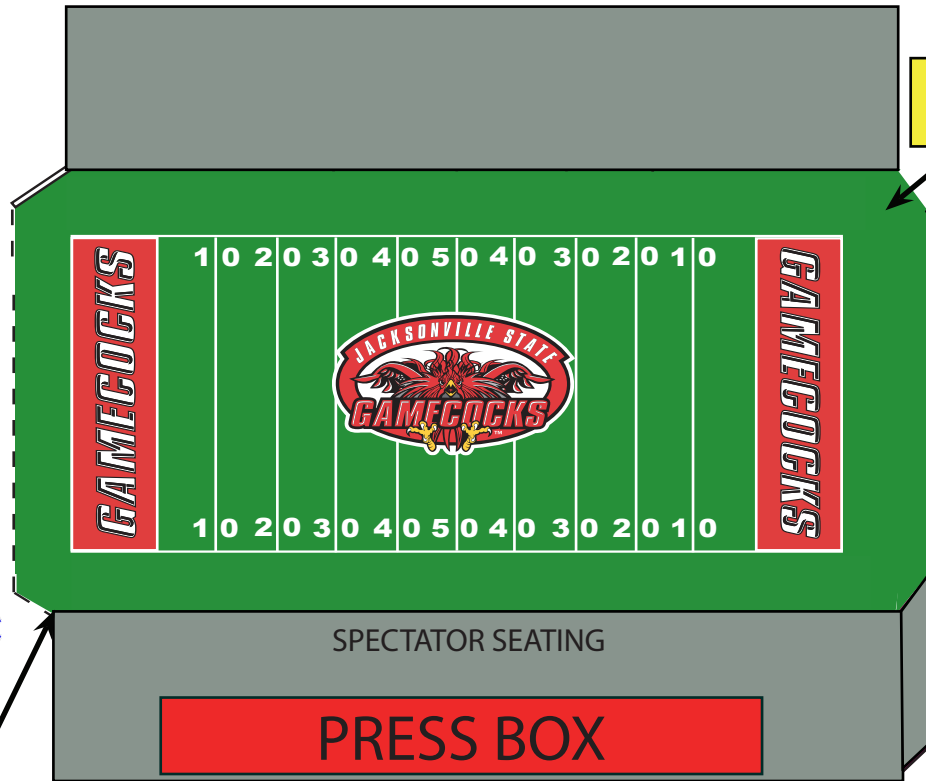

Alabama Regional Championship, presented by Yamaha
STADIUM MAP - V2
 October 16, 2021 - Jacksonville State University - Jacksonville, AL

TRUSTEE CIRCLE

TRUSTEE CIRCLE

 MEDICAL SERVICES

 WATER STATION

GAMECOCK FIELD HOUSE

Optional Band Entry

VIDEO BOARD

SPECTATOR ENTRANCE
 BAND RE-ENTRY

PROP/PIT ENTRY
 Band/Pit/Prop Exit

JOLESCH