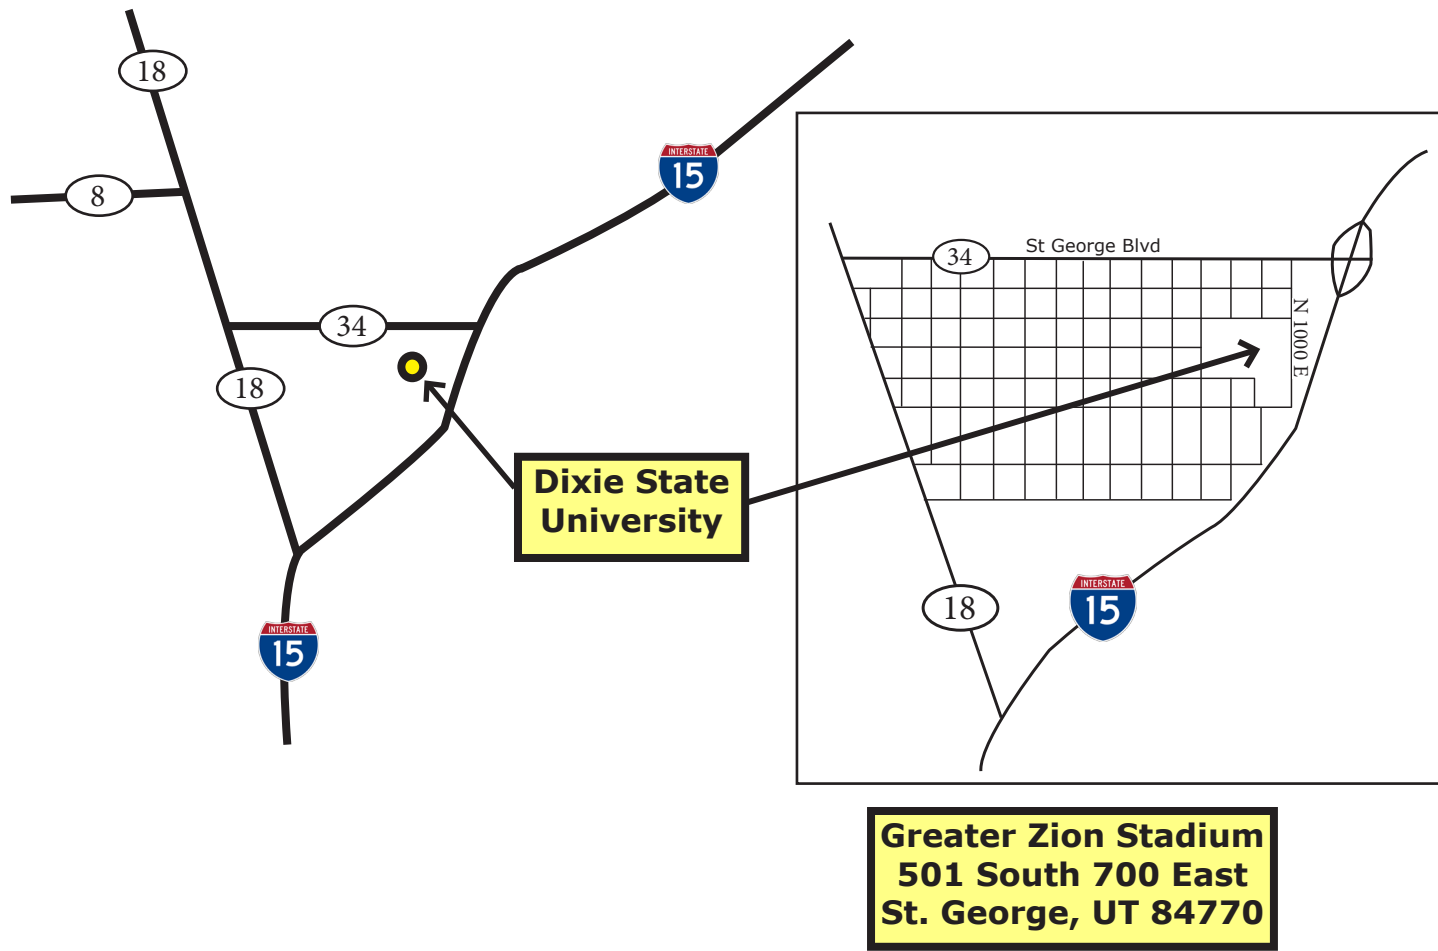

Utah Regional Championship, presented by Yamaha
AREA MAP & DRIVING DIRECTIONS
November 6, 2021 • Greater Zion Stadium • St. George, UT

From North of St. George: Travel on I-15 South and take Exit 8 for St George Blvd toward State Hwy 18/Santa Clara. Turn Right at St George Blvd. Buses/Trucks take the first left onto N 1000 E St. to travel approximately half a mile, and Truck Parking will be on your right. Spectators continue to 700 East and turn left.

From South of St. George: Travel on I-15 North and take Exit 8 toward 100 N/E St George Blvd. Buses/Trucks turn left at St George Blvd and take the first left onto N 1000 E St., and travel approximately half a mile and Truck Parking will be on your right. Spectators continue to 700 East and turn left.

From Northwest of St. George: Travel on State Hwy 18 South and turn left onto State Hwy 34 / St George Blvd. Buses/trucks turn right onto N 1000 E St and travel approximately half a mile and Truck Parking will be on your right. Spectators continue to 700 East and turn left.