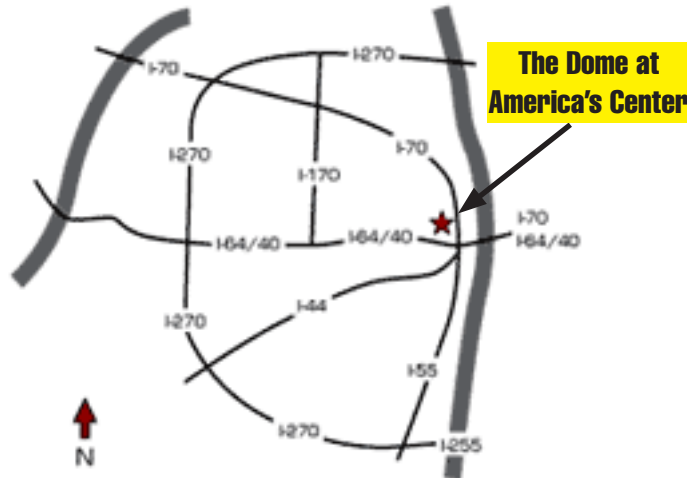

St. Louis Super Regional Championship, Presented by Yamaha

AREA MAP & DRIVING DIRECTIONS

October 22-23, 2021 - The Dome at America's Center - St. Louis, MO

From I-70 West Bound

Take Exit 2C Martin Luther King Bridge toward Downtown St. Louis. Merge onto MLK Bridge. Continue onto 3rd St. Turn Left onto Carr St. Take a slight left onto N. Broadway Ave. Turn right onto Locust St. Take the 3rd right onto N. 9th St. Take the 4th right onto O'Fallon St. The parking lot will be on your right.

From I-70 East Bound

Take Exit 249C to merge onto N. Broadway toward Convention Center/Busch Stadium. Continue onto N. Broadway Ave. Turn right onto Locust St. Take the 3rd right onto N. 9th St. Take the 4th right onto O'Fallon St. The parking lot will be on your right.

From I-64 E

Take exit 39A for 14th St. Turn left onto S. 14th St. Turn right onto Washington Ave. Turn left onto N. 9th St. Take the 1st right onto Cole St. Take the 1st left onto N. 7th St. Turn right onto O'fallon St. The parking lot will be on your right.