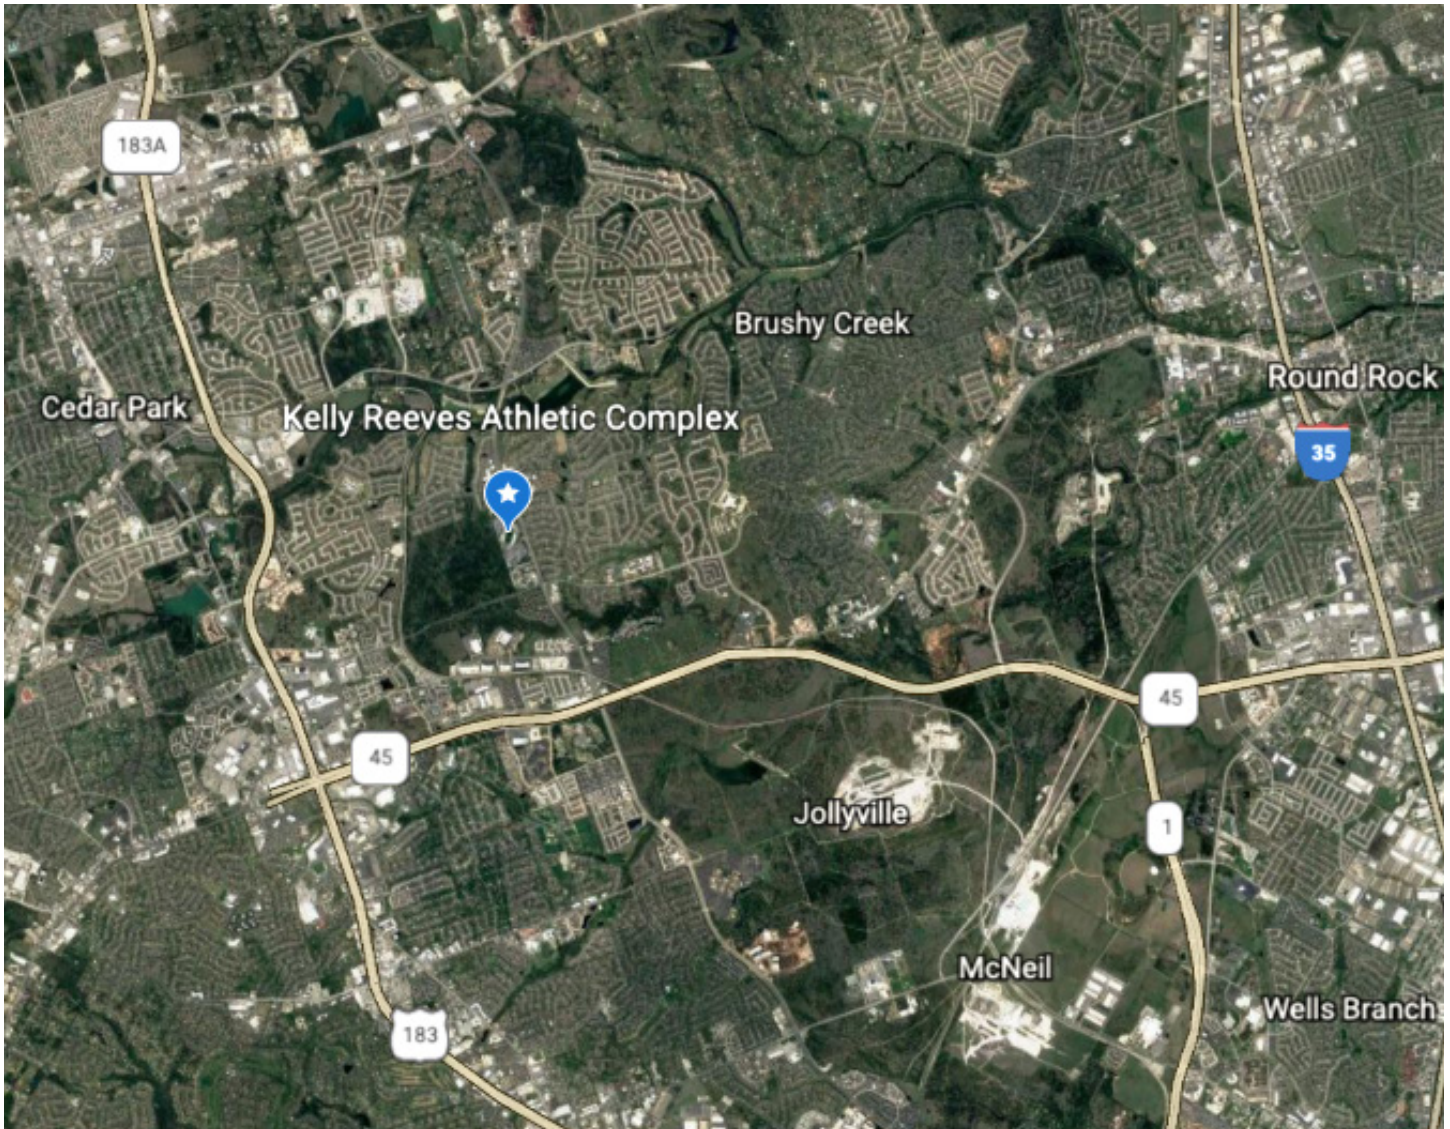

## AREA MAP

September 24, 2022 - Kelly Reeves Athletic Complex - Austin, TX

### DIRECTIONS TO THE KELLY REEVES ATHLETIC COMPLEX

#### From the Dallas/Ft. Worth area

- I-35 South toward Hillsboro / Waco
- Exit 256 toward Cedar Park/Farm to Market 1431
- Right onto Ranch Rd 1431/Farm to Market 1431
- Turn left onto W. Parmer Ln  
Athletic Complex will be on the right

#### From the San Antonio area

- I-35 North
- Exit 240B onto US-183 N towards Research Blvd
- Take exit towards Anderson Mill Rd
- Merge onto Research Blvd, keep right
- Turn right onto Anderson Mill Rd
- Turn left onto Farm to Market to W. Parmer Ln  
Athletic Complex will be on the left