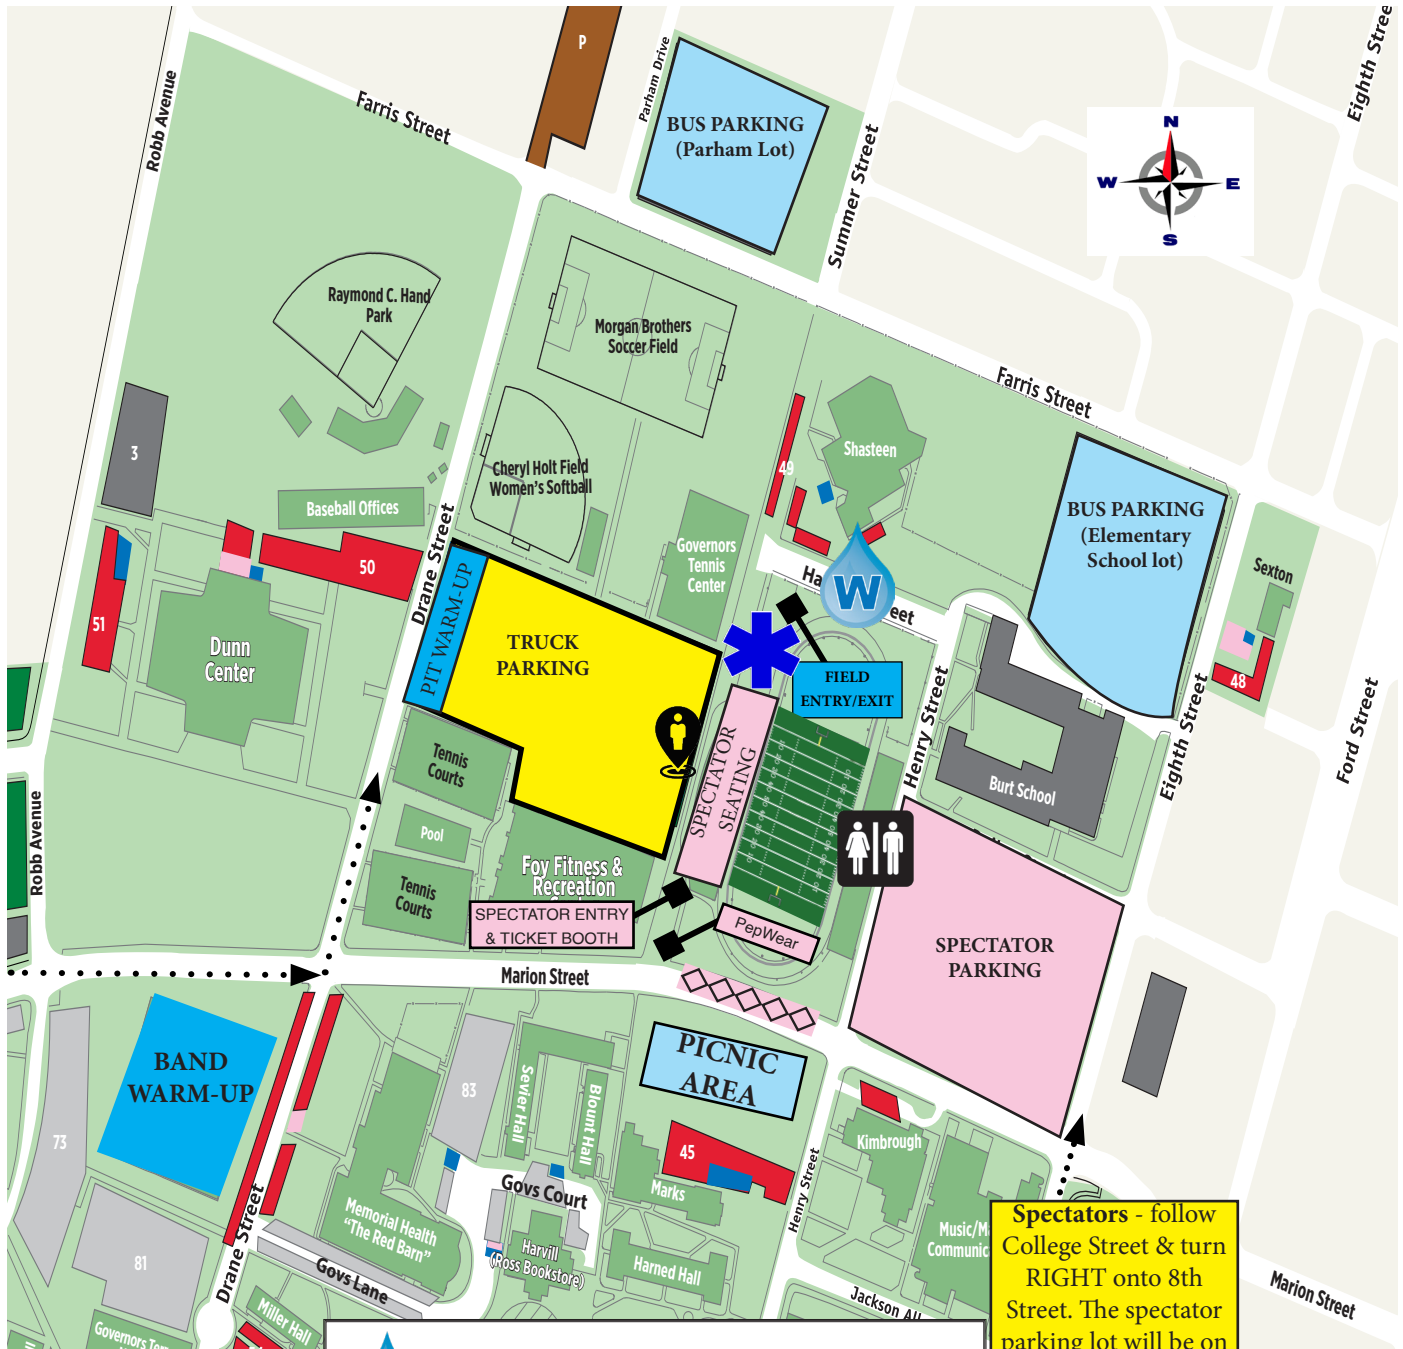

Clarksville Regional, presented by Yamaha

SITE OVERVIEW

September 17, 2022 - Fortera Stadium at APSU - Clarksville, TN

Buses/Trucks - follow College Street & turn RIGHT onto 2nd Street, then RIGHT onto Marion Street. Turn LEFT onto Drane Street and follow parking staff instructions.

Spectators - follow College Street & turn RIGHT onto 8th Street. The spectator parking lot will be on your left.

	POST PERFORMANCE WATER		
	BAND CHECK-IN		INSTRUMENT REPAIR
	BAND CHANGING AREAS & RESTROOMS		MEDICAL SERVICES

ADA DROP OFF AREA