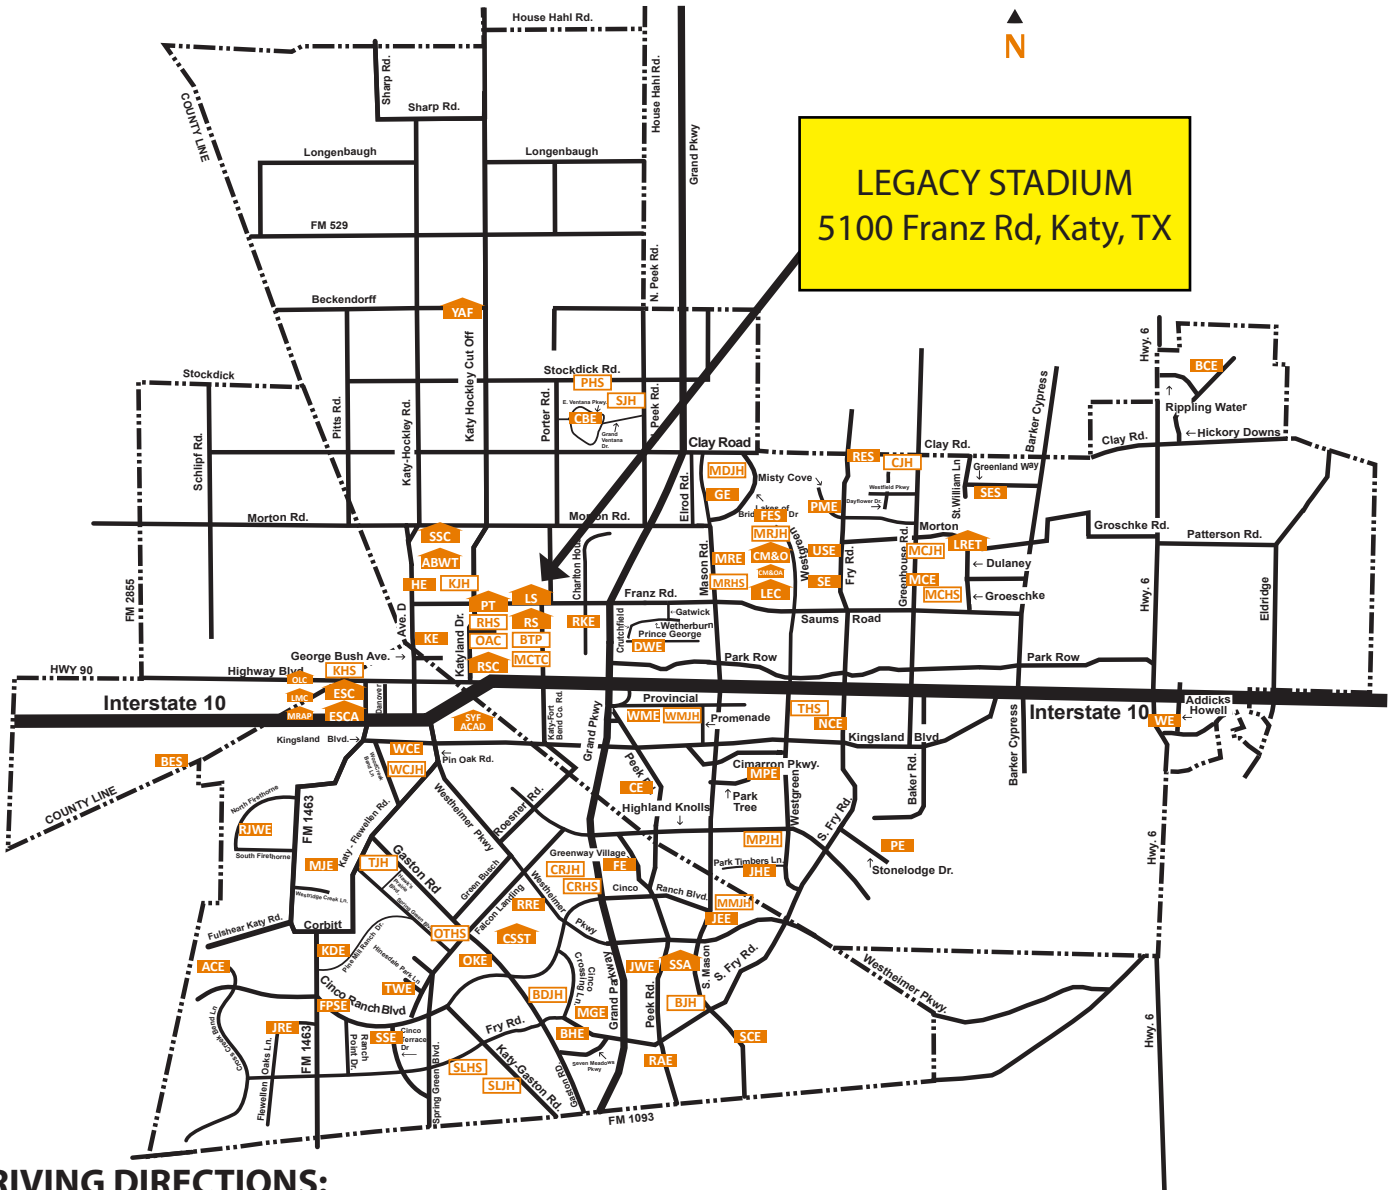

# AREA MAP

October 1, 2022 - Legacy Stadium - Katy, TX

### DRIVING DIRECTIONS:

#### Busses & Trucks:

From I-10 - Take the Katy Fort Bend Rd Exit, and head north. The Stadium will be on your left. Trucks take South (1st) Entrance, BUSES- Take North (3rd) Entrance.

From 99 (Grand Parkway)- Use the Franz Road Exit, and head west. Turn Left onto Katy Fort Bend Rd. Stadium will be on your right. Busses use the North (1st) Entrance, Trucks use the South (3rd) Entrance.

#### SPECTATORS (\$5):

Stadium Entry will be from Katyland Dr Via Franz Rd (From the North) or HWY Blvd (from the South)