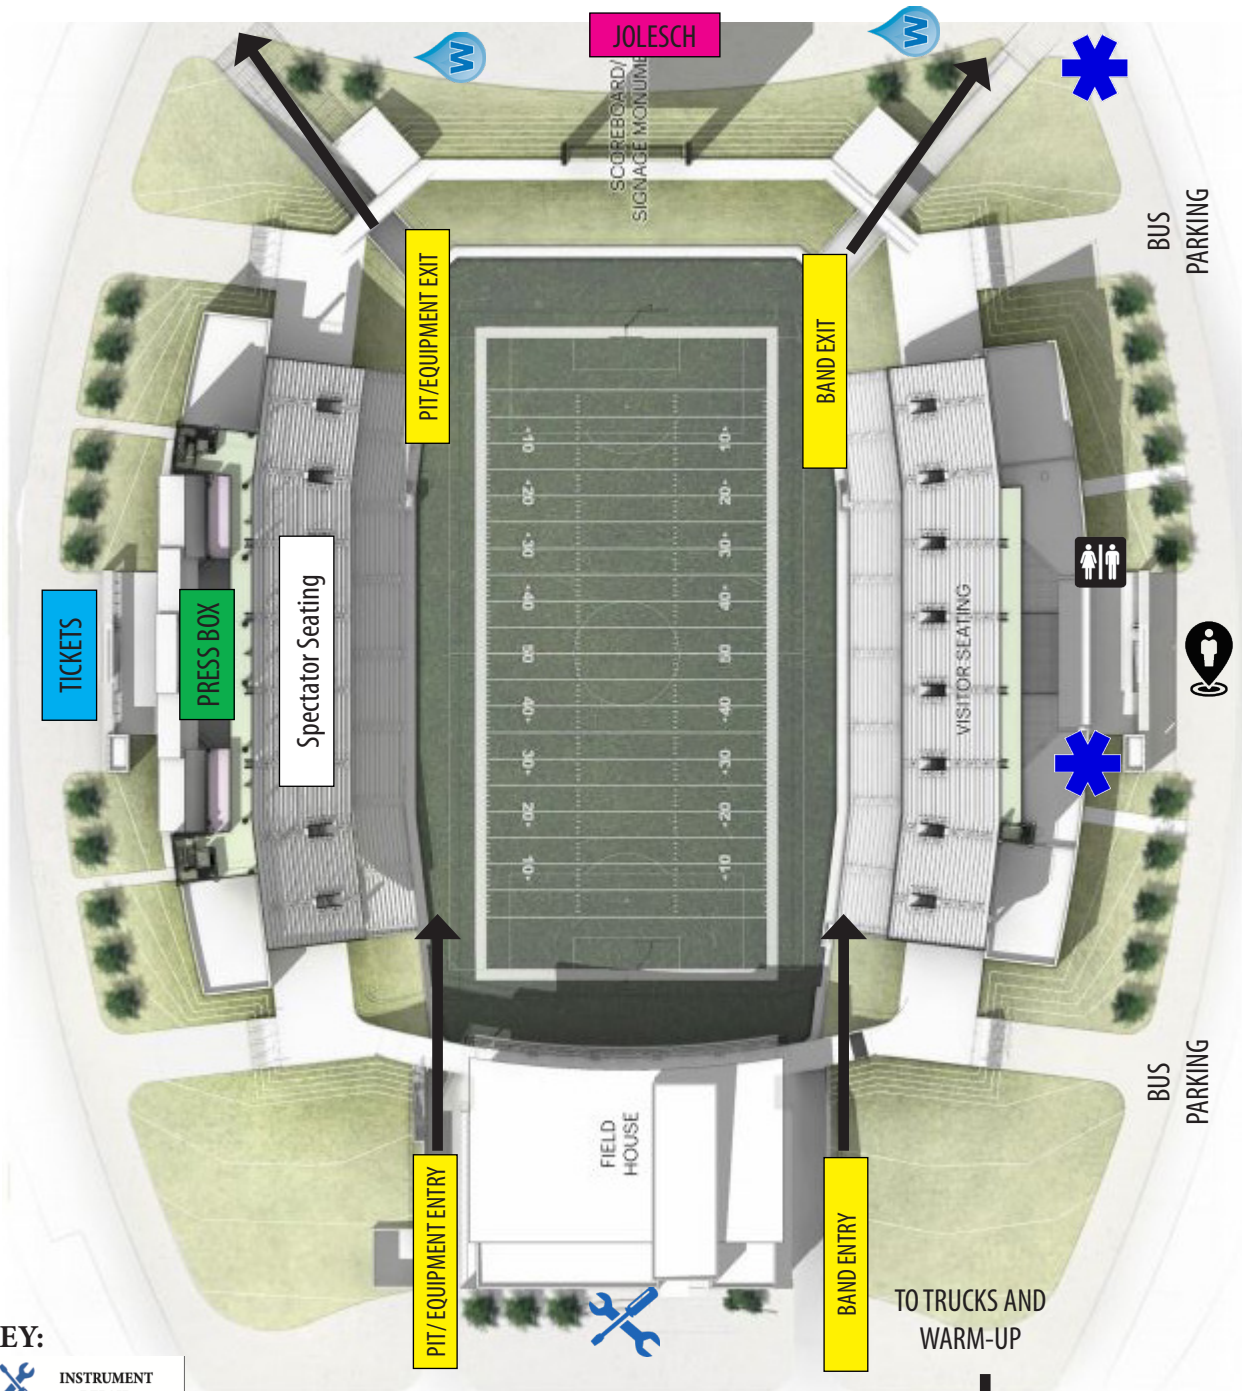

# STADIUM MAP

October 1, 2022 - Legacy Stadium - Katy, TX

### KEY:

-  INSTRUMENT REPAIR
-  MEDICAL SERVICES
-  POST PERFORMANCE WATER
-  BAND CHECK-IN
-  RESTROOMS