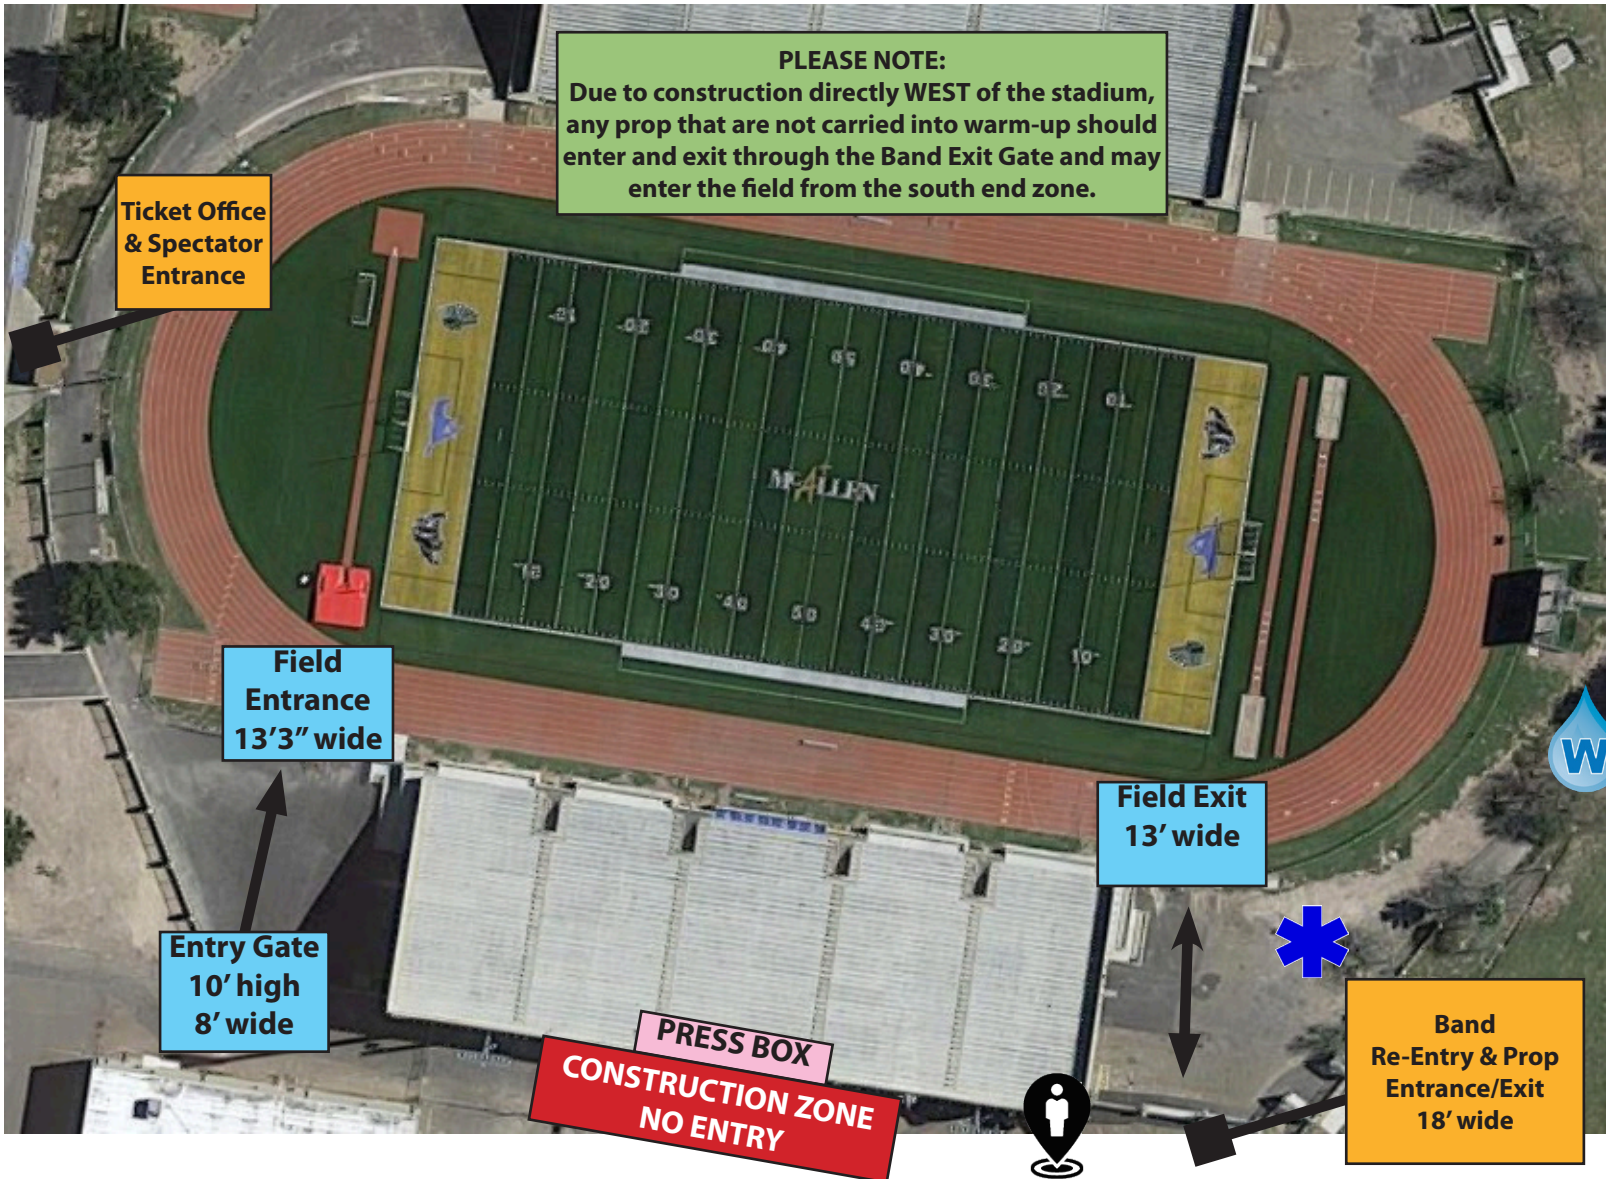

# STADIUM MAP

September 17, 2022 - Veterans Memorial Stadium - McAllen, TX

**PLEASE NOTE:**  
Due to construction directly WEST of the stadium, any prop that are not carried into warm-up should enter and exit through the Band Exit Gate and may enter the field from the south end zone.

**Ticket Office & Spectator Entrance**

**Field Entrance**  
13'3" wide

**Entry Gate**  
10' high  
8' wide

**PRESS BOX**  
**CONSTRUCTION ZONE**  
NO ENTRY

**Field Exit**  
13' wide

**Band Re-Entry & Prop Entrance/Exit**  
18' wide

-  MEDICAL SERVICES
-  POST PERFORMANCE WATER
-  BAND CHECK-IN