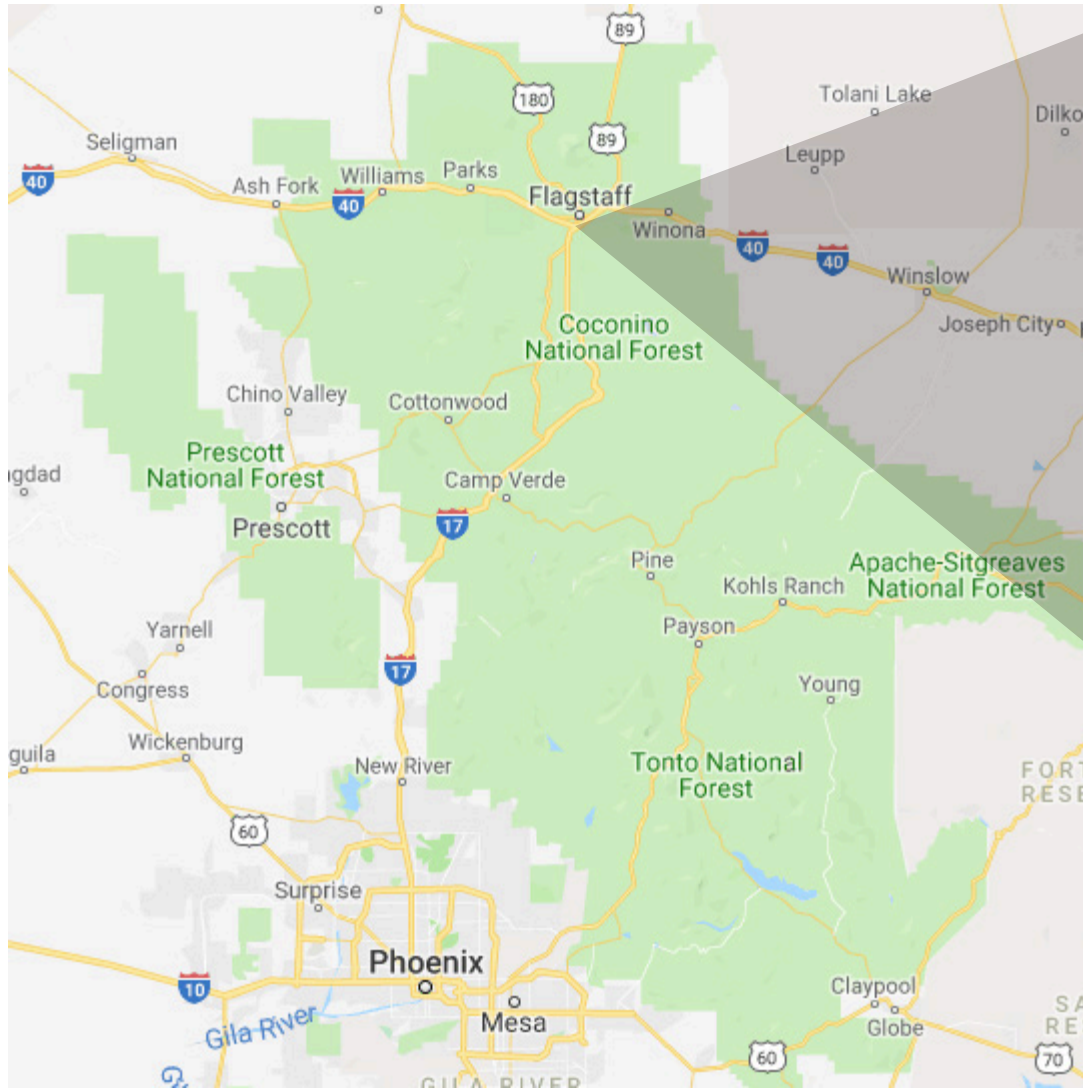

Arizona Regional Championship, presented by Yamaha

AREA MAP & DRIVING DIRECTIONS

October 1, 2022 - J. Lawrence Walkup Skydome - Flagstaff, AZ

J. LAWRENCE WALKUP SKYDOME

FROM I-40 WEST
I-40 WEST
Take Exit 198 toward Butler Ave
Turn Right onto E Butler Ave.
Turn Left onto E Butler Ave.
Turn Left onto S. Lone Tree Rd
Turn Right onto E. Pine Knoll Dr

FROM THE SOUTH:
I-17 North to AZ-89-ALT
Take Exit 341 toward MC Connell Dr.
Turn Right onto MC Connell Dr
Turn Right onto Pine Knowll Dr.

FROM I-40 EAST
I-40 EAST
Take Exit 196 toward AZ-89-ALT onto I-17N
Take Exit 341 toward MC Connell Dr.
Turn Right onto MC Connell Dr
Turn Right onto Pine Knowll Dr.

FROM THE NORTH:
I-15 South to US-89
Turn Left onto N Country Club DR
Turn Right and take ramp onto I-40 W
Take Exit 198 toward Butler Ave
Turn Right onto E Butler Ave.
Turn Left onto E Butler Ave.
Turn Left onto S. Lone Tree Rd
Turn Right onto E. Pine Knoll Dr