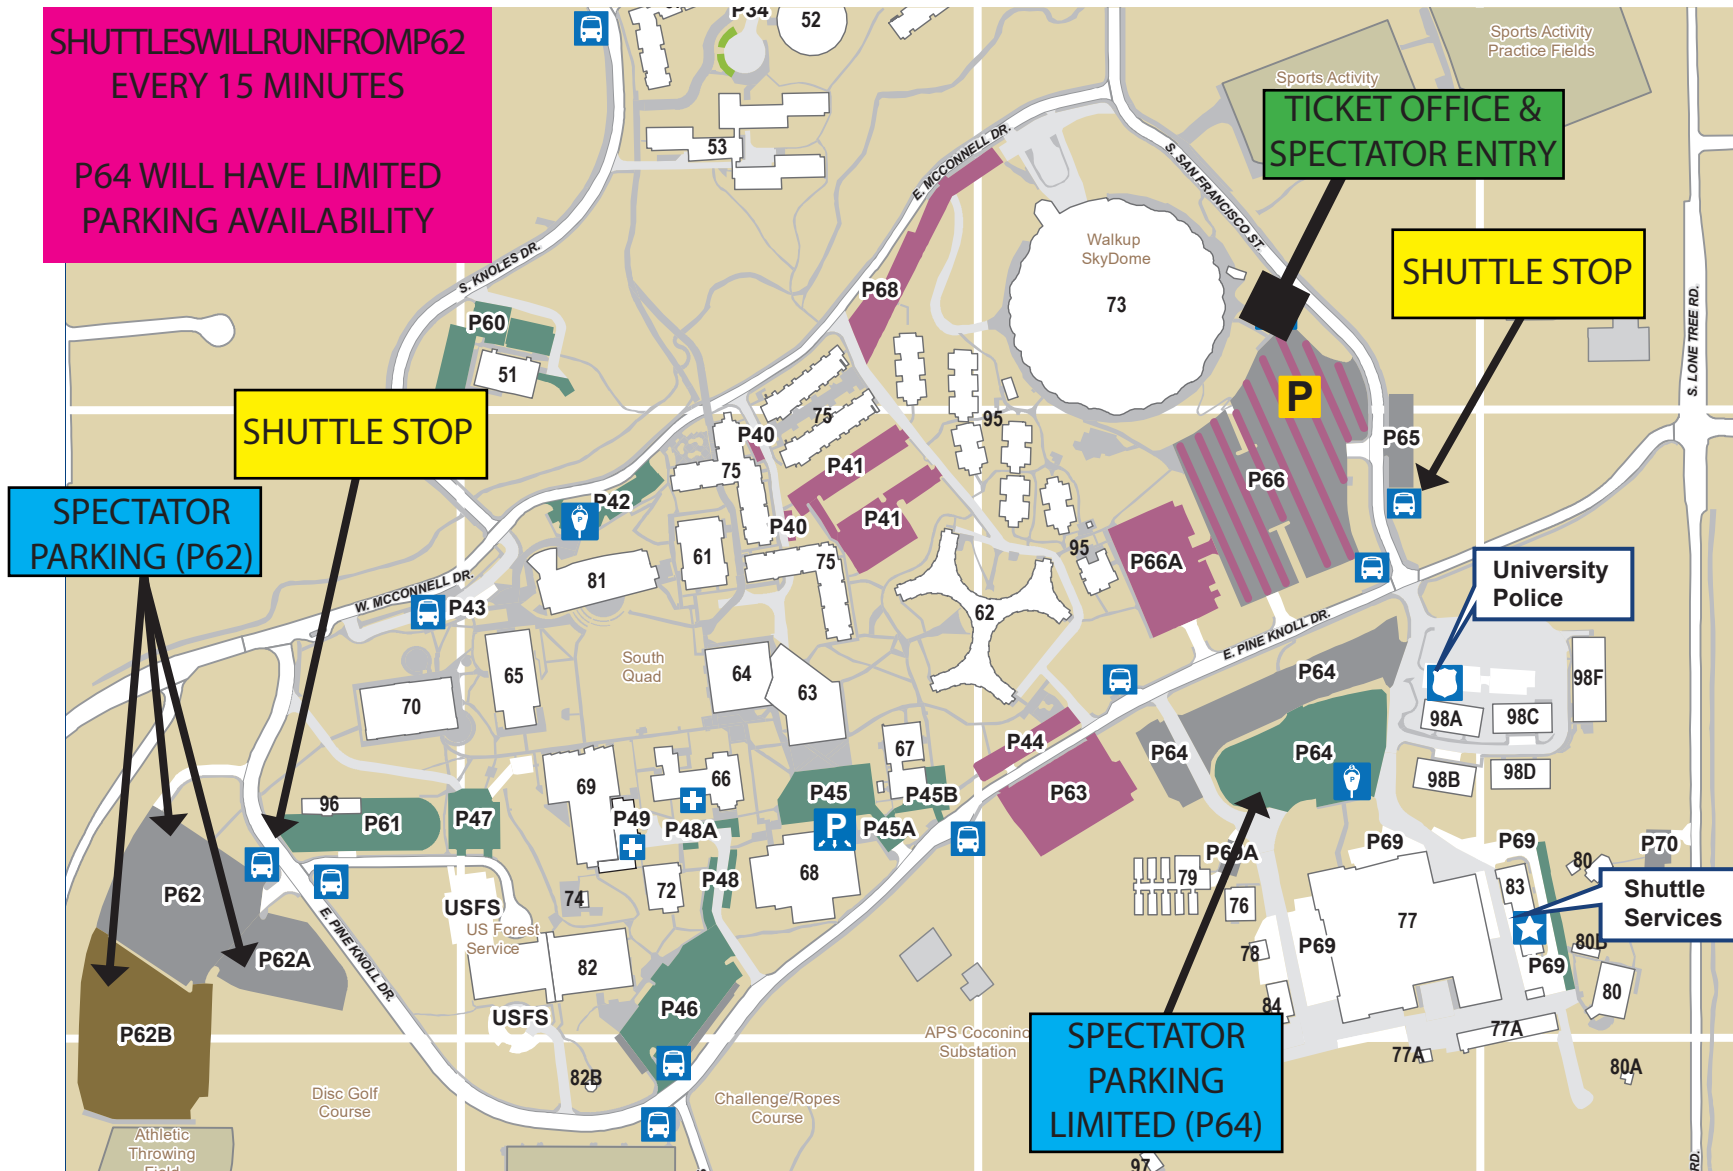

Arizona Regional Championship, presented by Yamaha
SPECTATOR PARKING AND SHUTTLE MAP
 October 1, 2022 - J. Lawrence Walkup Skydome - Flagstaff, AZ

SHUTTLES WILL RUN FROM P62
 EVERY 15 MINUTES

P64 WILL HAVE LIMITED
 PARKING AVAILABILITY

SHUTTLE STOP

SPECTATOR
 PARKING (P62)

TICKET OFFICE &
 SPECTATOR ENTRY

SHUTTLE STOP

University
 Police

SPECTATOR
 PARKING
 LIMITED (P64)

Shuttle
 Services