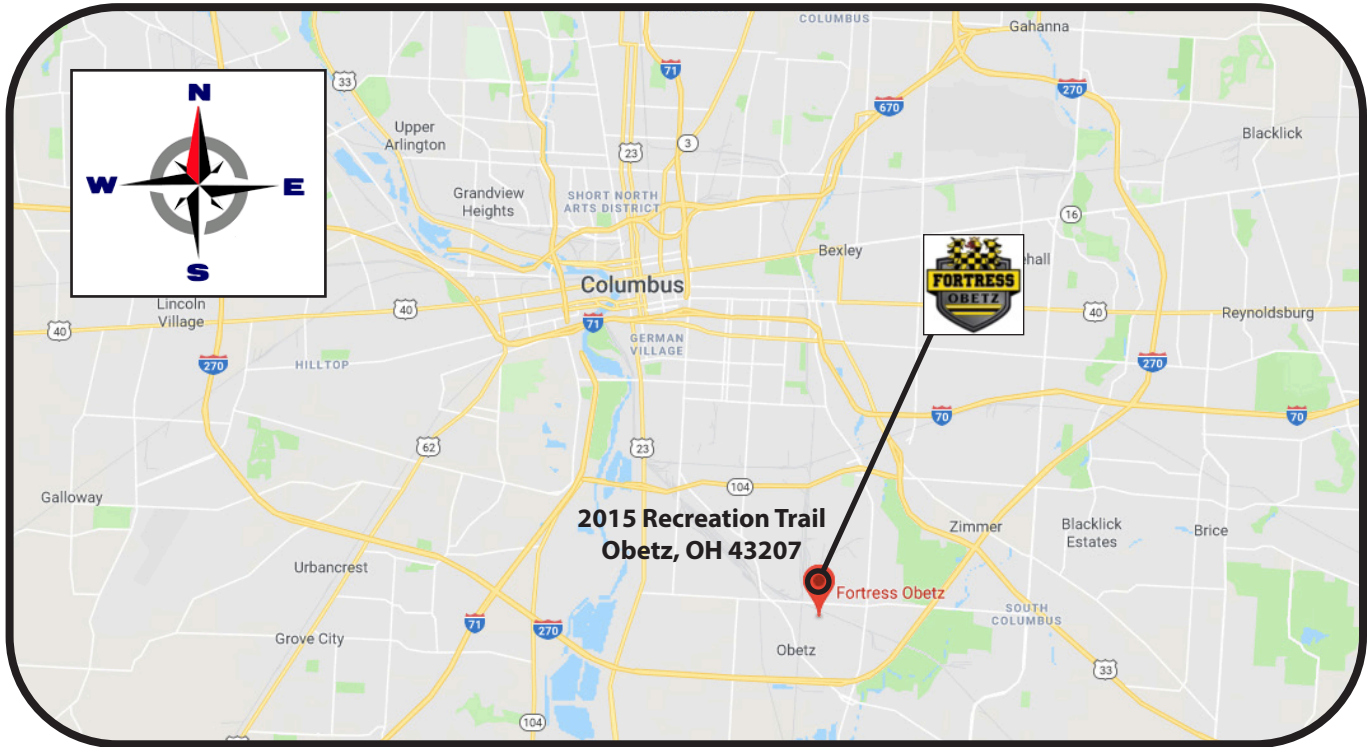

Central Ohio Regional Championship, presented by Yamaha

AREA MAP

September 17, 2022 • Fortress Obetz • Obetz, OH

From the West: Take I-70 East to I-270 South (exit 93, rightside exit).

Continue on I-270 S to exit 49 (roughly 15 miles) for Alum Creek Drive/Obetz, and turn left (north) onto Alum Creek.

Continue north on Alum Creek (roughly 1 mile) to Recreation Trail, and turn left and continue through Obetz Government Center.

From the East: Take I-70 West to I-270 South (exit 108A, rightside exit).

Continue on I-270 S to exit 49 (roughly 10 miles) for Alum Creek Drive/Obetz, and turn right (north) onto Alum Creek.

Continue north on Alum Creek (roughly 1 mile) to Recreation Trail, and turn left and continue through Obetz Government Center.

From the North: Take I-71 South to Columbus, to I-70 East (exit 107, rightside exit).

Continue on I-70 East/East Fwy to Alum Creek Drive (exit 103B, rightside exit).

Continue south on Alum Creek (roughly 5 miles) to Recreation Trail, and turn right, and continue through Obetz Government Center.