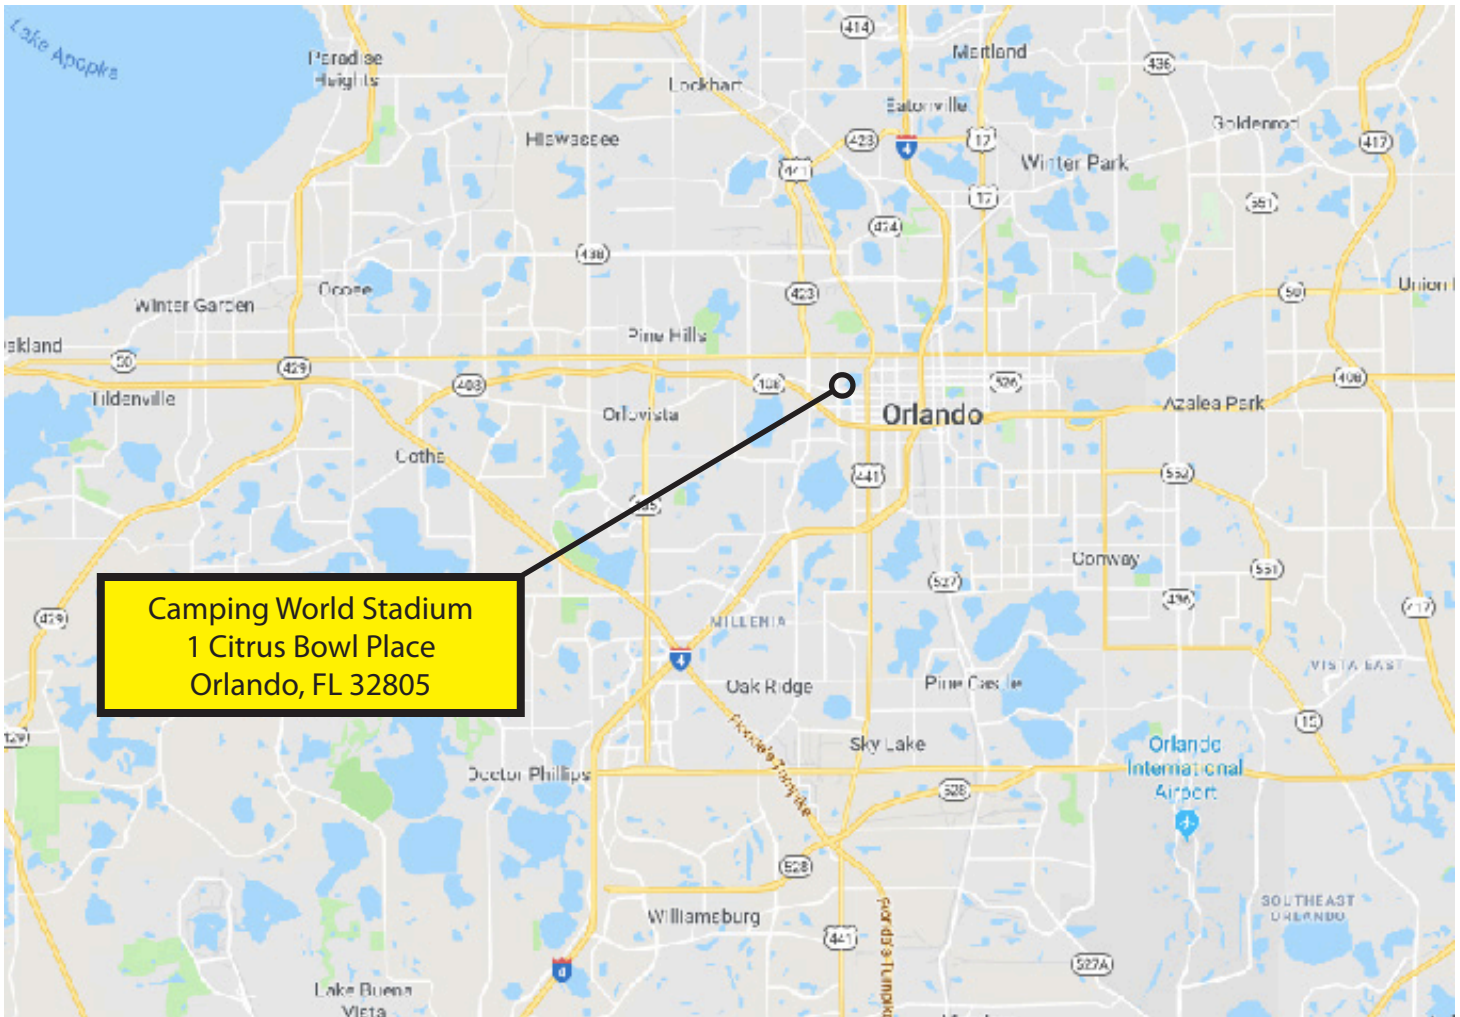

# Area Map

October 22, 2022 • Camping World Stadium • Orlando, FL

**Camping World Stadium**  
1 Citrus Bowl Place  
Orlando, FL 32805

**Spectator Parking (CWS Lot D/E)**  
419 South Tampa Avenue  
(approximate address)

**I-4 from the north:**

- Follow I-4 to Exit 84 for US-17/US-92/FL-50
- Turn right onto Colonial Drive
- Turn left onto Tampa Avenue

**I-4 from the south:**

- Follow I-4 to John Young Pkwy
- Take Exit 79 off of I-4 East
- Turn left onto John Young Pkwy
- Turn right onto Orange Center Blvd
- Turn left onto Tampa Avenue

Please see the Site Overview Map for more details.

**Bus/Truck Parking (CWS Lot 4)**  
1440 West South Street  
(approximate address)

**I-4 from the north:**

- Follow I-4 to West Anderson Street
- Take Exit 82B off of I-4 West
- Turn left onto South Street

**I-4 from the south:**

- Follow I-4 to Orange Blossom Trail N
- Take Exit 80B off of I-4 East
- Turn right onto Anderson Street
- Immediately right onto Division Avenue
- Immediately left onto South Street.