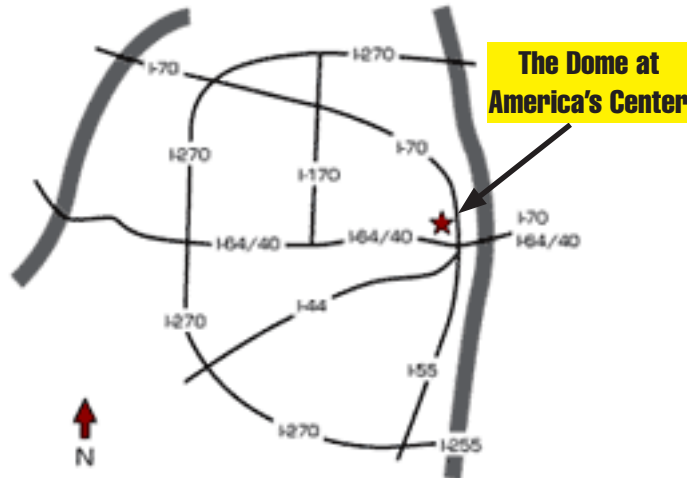

St. Louis Super Regional Championship, Presented by Yamaha
AREA MAP & DRIVING DIRECTIONS
October 14-15, 2022 - The Dome at America's Center - St. Louis, MO

From I-70 West Bound

Take Exit 2C Martin Luther King Bridge toward Downtown St. Louis. Merge onto MLK Bridge. Continue onto 3rd St. Turn Left onto Carr St. Take a slight left onto N. Broadway Ave. Turn right onto Locust St. Take the 3rd right onto N. 9th St. Take the 4th right onto O'Fallon St. The parking lot will be on your right.

From I-70 East Bound

Take Exit 249C to merge onto N. Broadway toward Convention Center/Busch Stadium. Continue onto N. Broadway Ave. Turn right onto Locust St. Take the 3rd right onto N. 9th St. Take the 4th right onto O'Fallon St. The parking lot will be on your right.

From I-64 E

Take exit 39A for 14th St. Turn left onto S. 14th St. Turn right onto Washington Ave. Turn left onto N. 9th St. Take the 1st right onto Cole St. Take the 1st left onto N. 7th St. Turn right onto O'fallon St. The parking lot will be on your right.