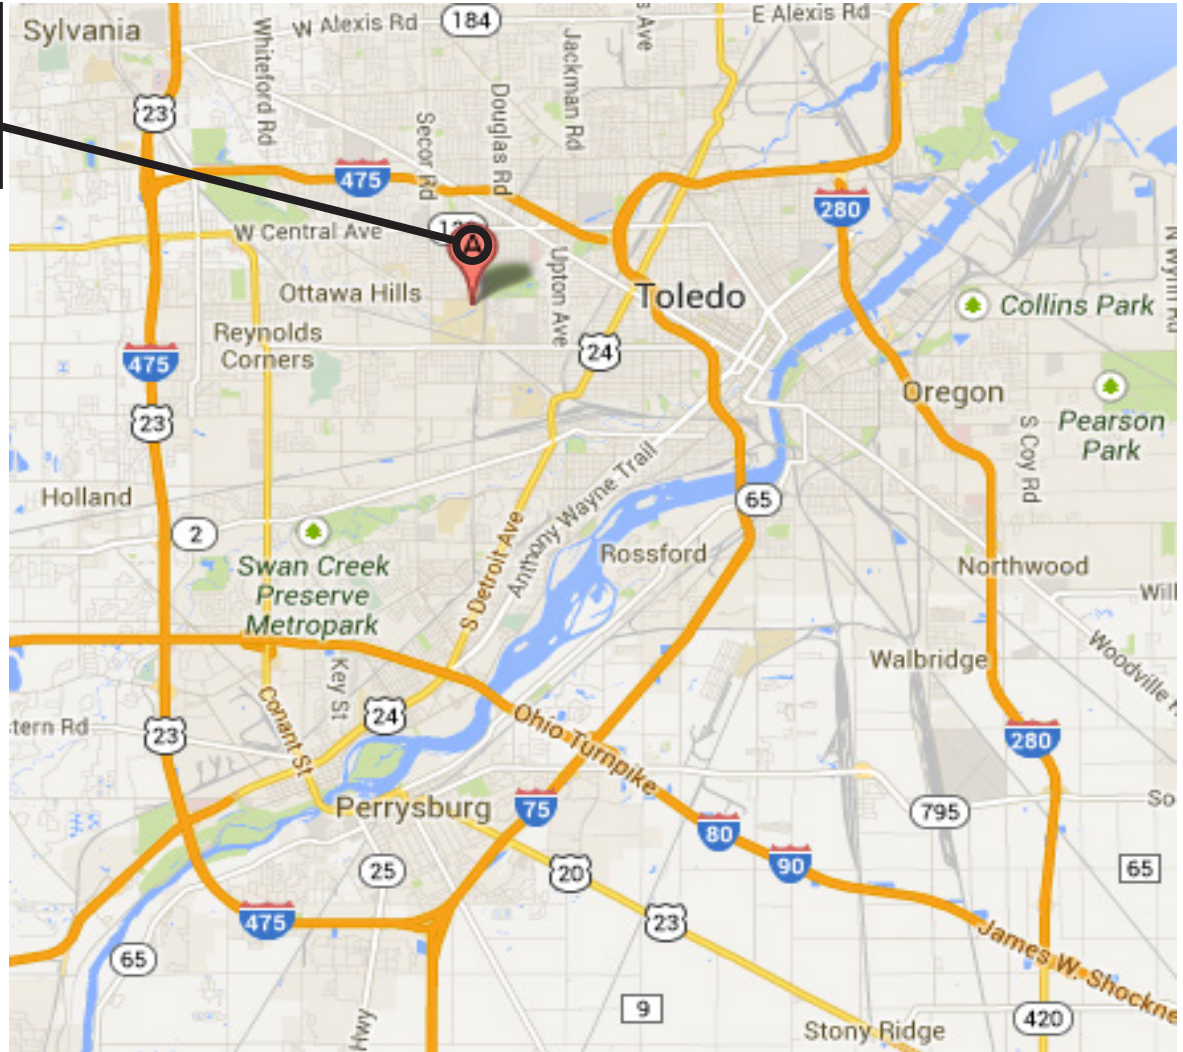

Northwest Ohio Regional Championship, presented by Yamaha

AREA MAP

September 24, 2022 - Glass Bowl - Toledo, OH

**University of Toledo
Glass Bowl Stadium
1745 Stadium Dr.
Toledo, OH 43606**

<p>From the Ohio Turnpike (Use exit 64): Follow I-75 north to exit 203A Bancroft St. Cross Douglas Road. Turn left onto North Towerview Blvd.</p>	<p>From the north on I-75: Follow I-75 south to exit 203B for US-24S toward Monroe St. Merge onto US-24W/N Detroit Ave Turn right onto W. Bancroft St. Turn left onto North Towerview Blvd.</p>
<p>From the south on I-75: Follow I-75 north to exit 203A Bancroft St. Cross Douglas Road. Turn left onto North Towerview Blvd.</p>	<p>Via US 23 from the North: Continue south on U.S. 23 to I-475 east (Exit 232, bear left). Follow I-475 east to the second exit, Secor Road (Exit 17). Turn right onto Secor Road. Proceed on Secor Rd. to Bancroft Street. Turn left onto W. Bancroft Street. Turn right onto North Towerview Blvd.</p>