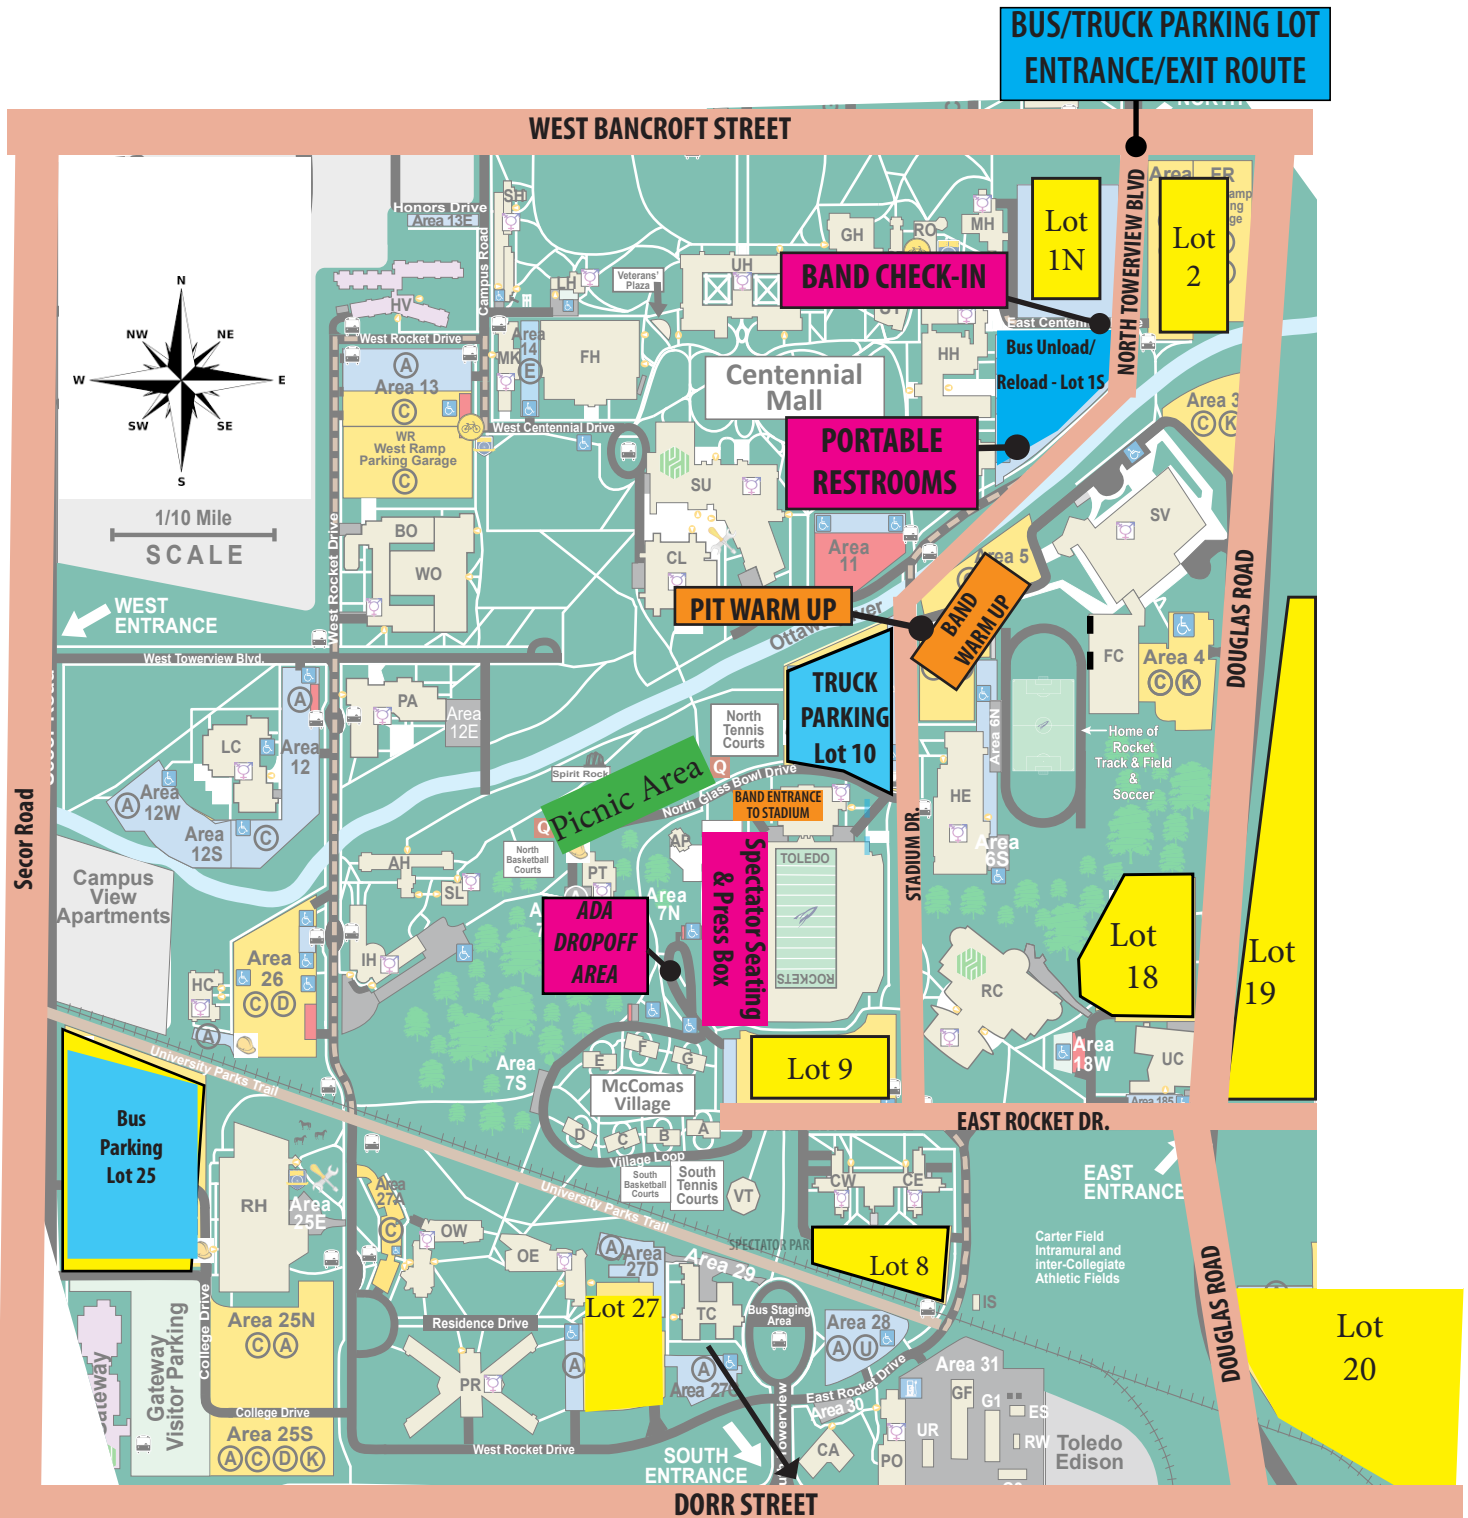

Northwest Ohio Regional Championship, presented by Yamaha

SITE OVERVIEW

September 24, 2022 - Glass Bowl - Toledo, OH

SPECTATOR PARKING - please allow for ample travel time to park, walk to stadium, and find seats.

Please use Douglas Road or Secor Road to access campus parking lots. The PARKMOBILE app is used throughout campus. Using your licence plate number, you are able to pay for parking for \$5.45 for the full day. A SMARTPHONE IS NECESSARY TO USE PARKMOBILE APP.

Pre-payment online is possible by using the link:
<https://utoledo.nupark.com/v2/portal/eventregister/2c99f846-7b0f-4c6a-a358-44f023ce0e9b#/events/registration/>