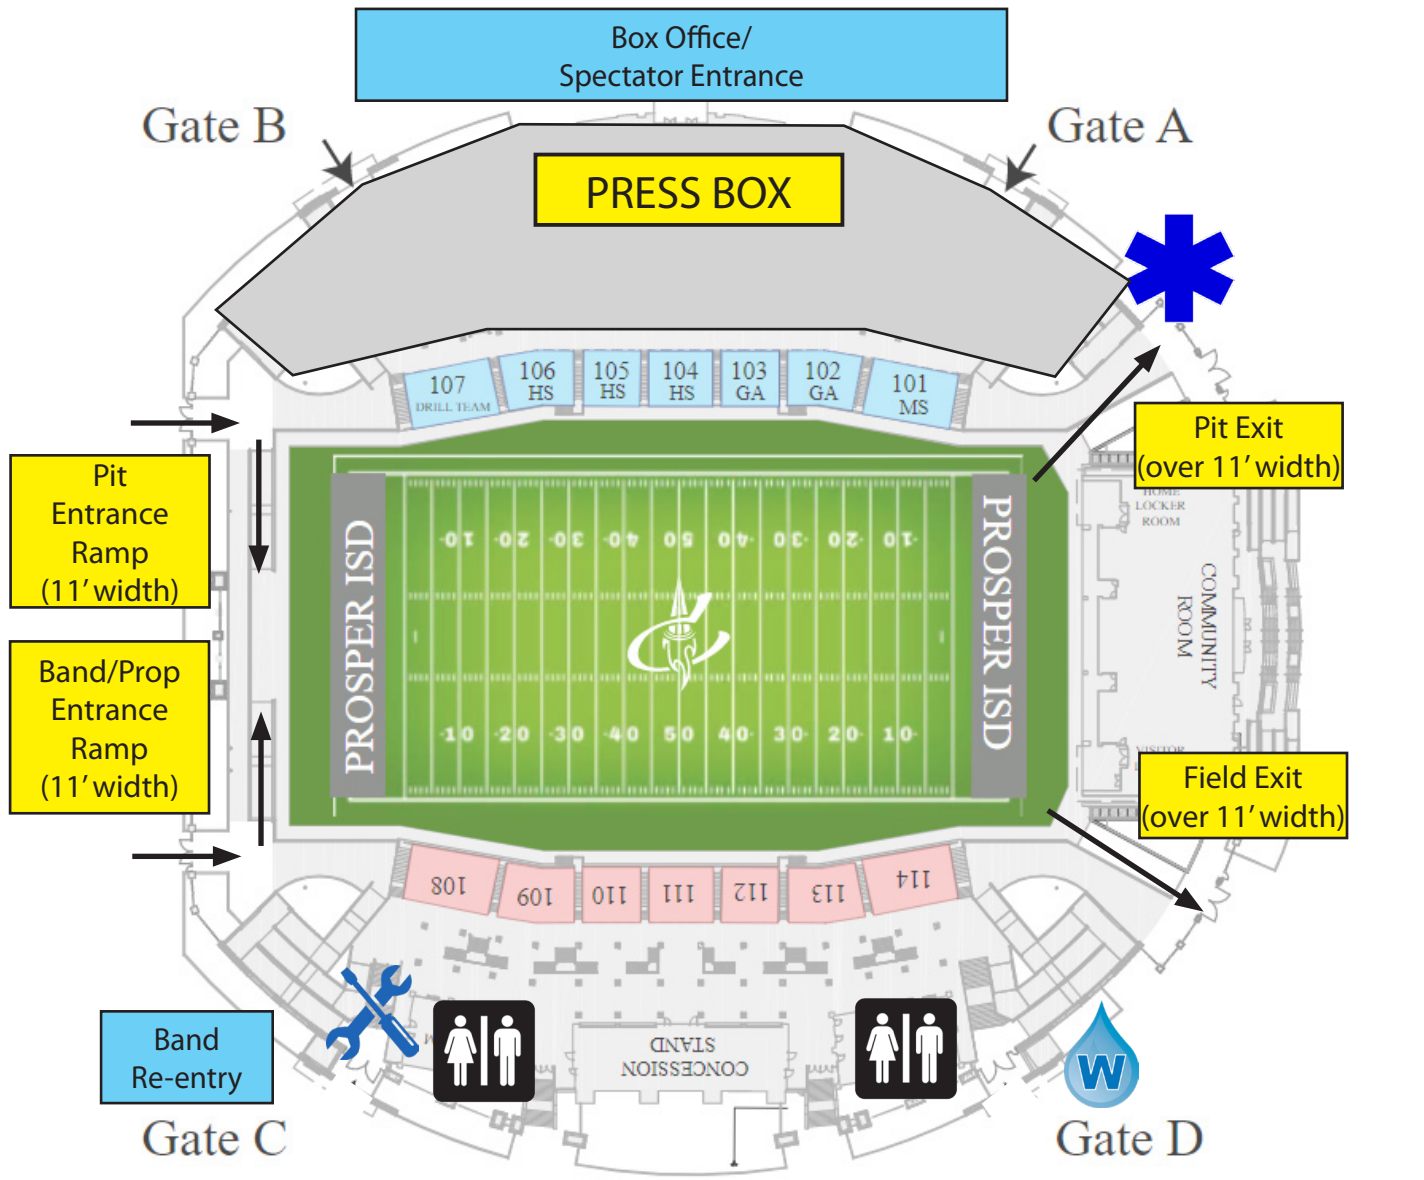

North Texas Regional Championship, presented by Yamaha

STADIUM MAP

October 15, 2022 • Children's Health Stadium • Prosper, TX

- INSTRUMENT REPAIR
- MEDICAL SERVICES
- POST PERFORMANCE WATER
- BAND CHECK-IN
- RESTROOMS

FIELD NOTES:
 At the 50 yardline, it is approximately 35' from the sideline to the 6' high wall. TX/NCAA hashes will be in WHITE. Traditional HS hashes will be marked in YELLOW only if non-Texas bands are at the regional.