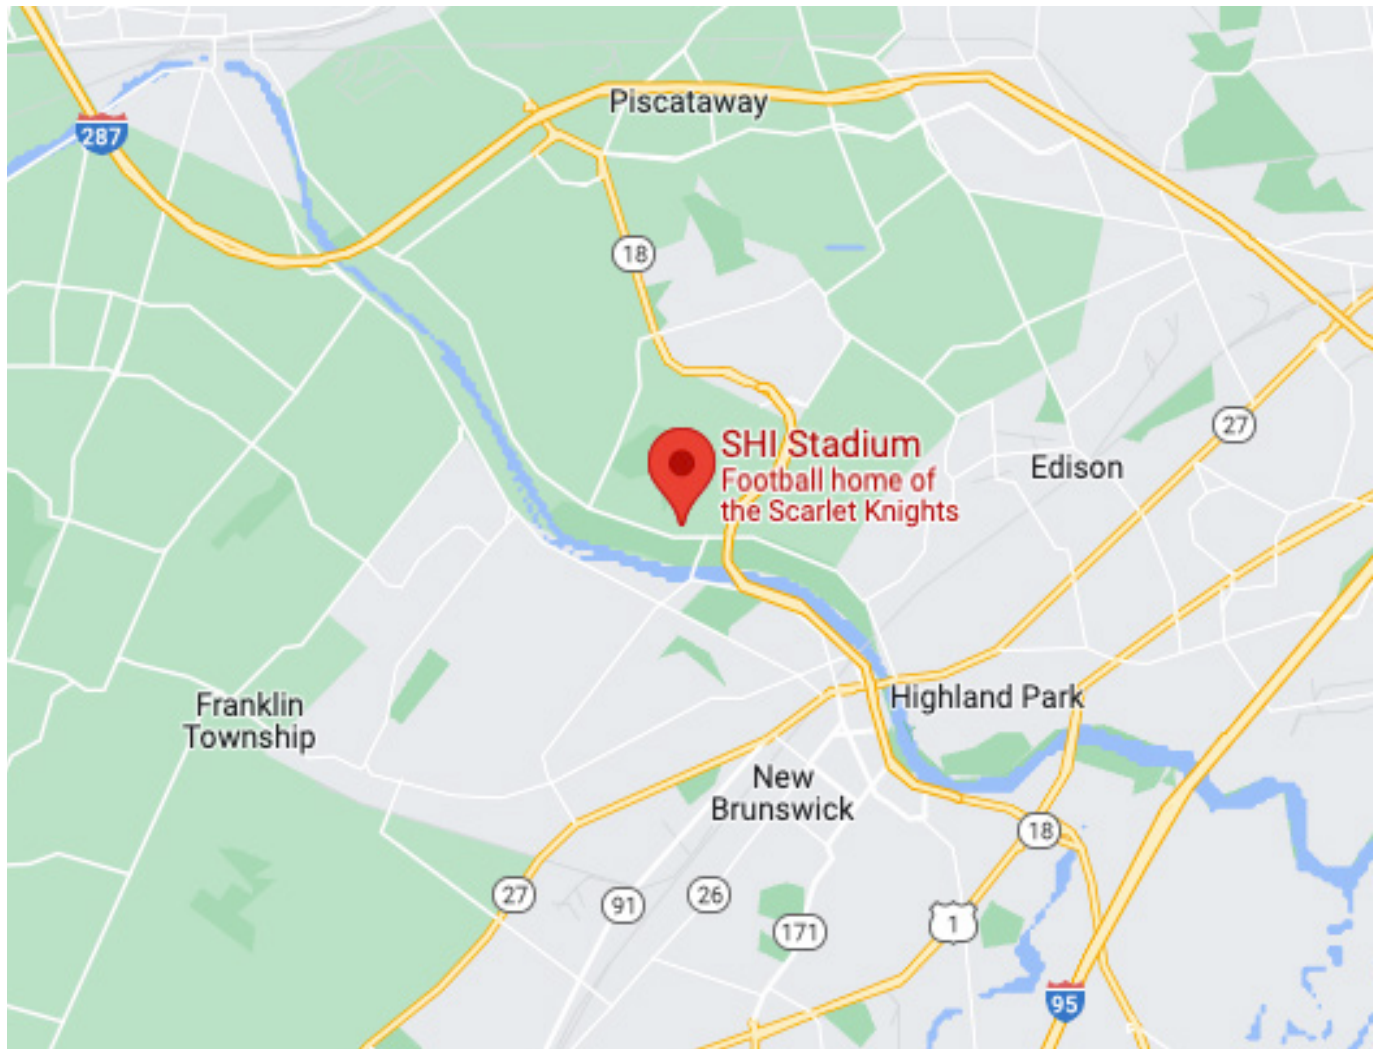

New Jersey Regional Championship, presented by Yamaha

AREA MAP

October 29, 2022 - SHI Stadium - Piscataway, NJ

Driving to SHI Stadium and Rutgers University:

Access to Bus/Truck parking will be via NJ State Route 18. Take the River Rd exit, and head west. Turn right onto Sutphen Rd, and follow North East to the Bus/Truck Parking Lot Entrance.

NOTE: Sutphen Rd will be closed for band flow just beyond the parking lot entrance. Busses and Trucks MUST approach from River Rd to the South.