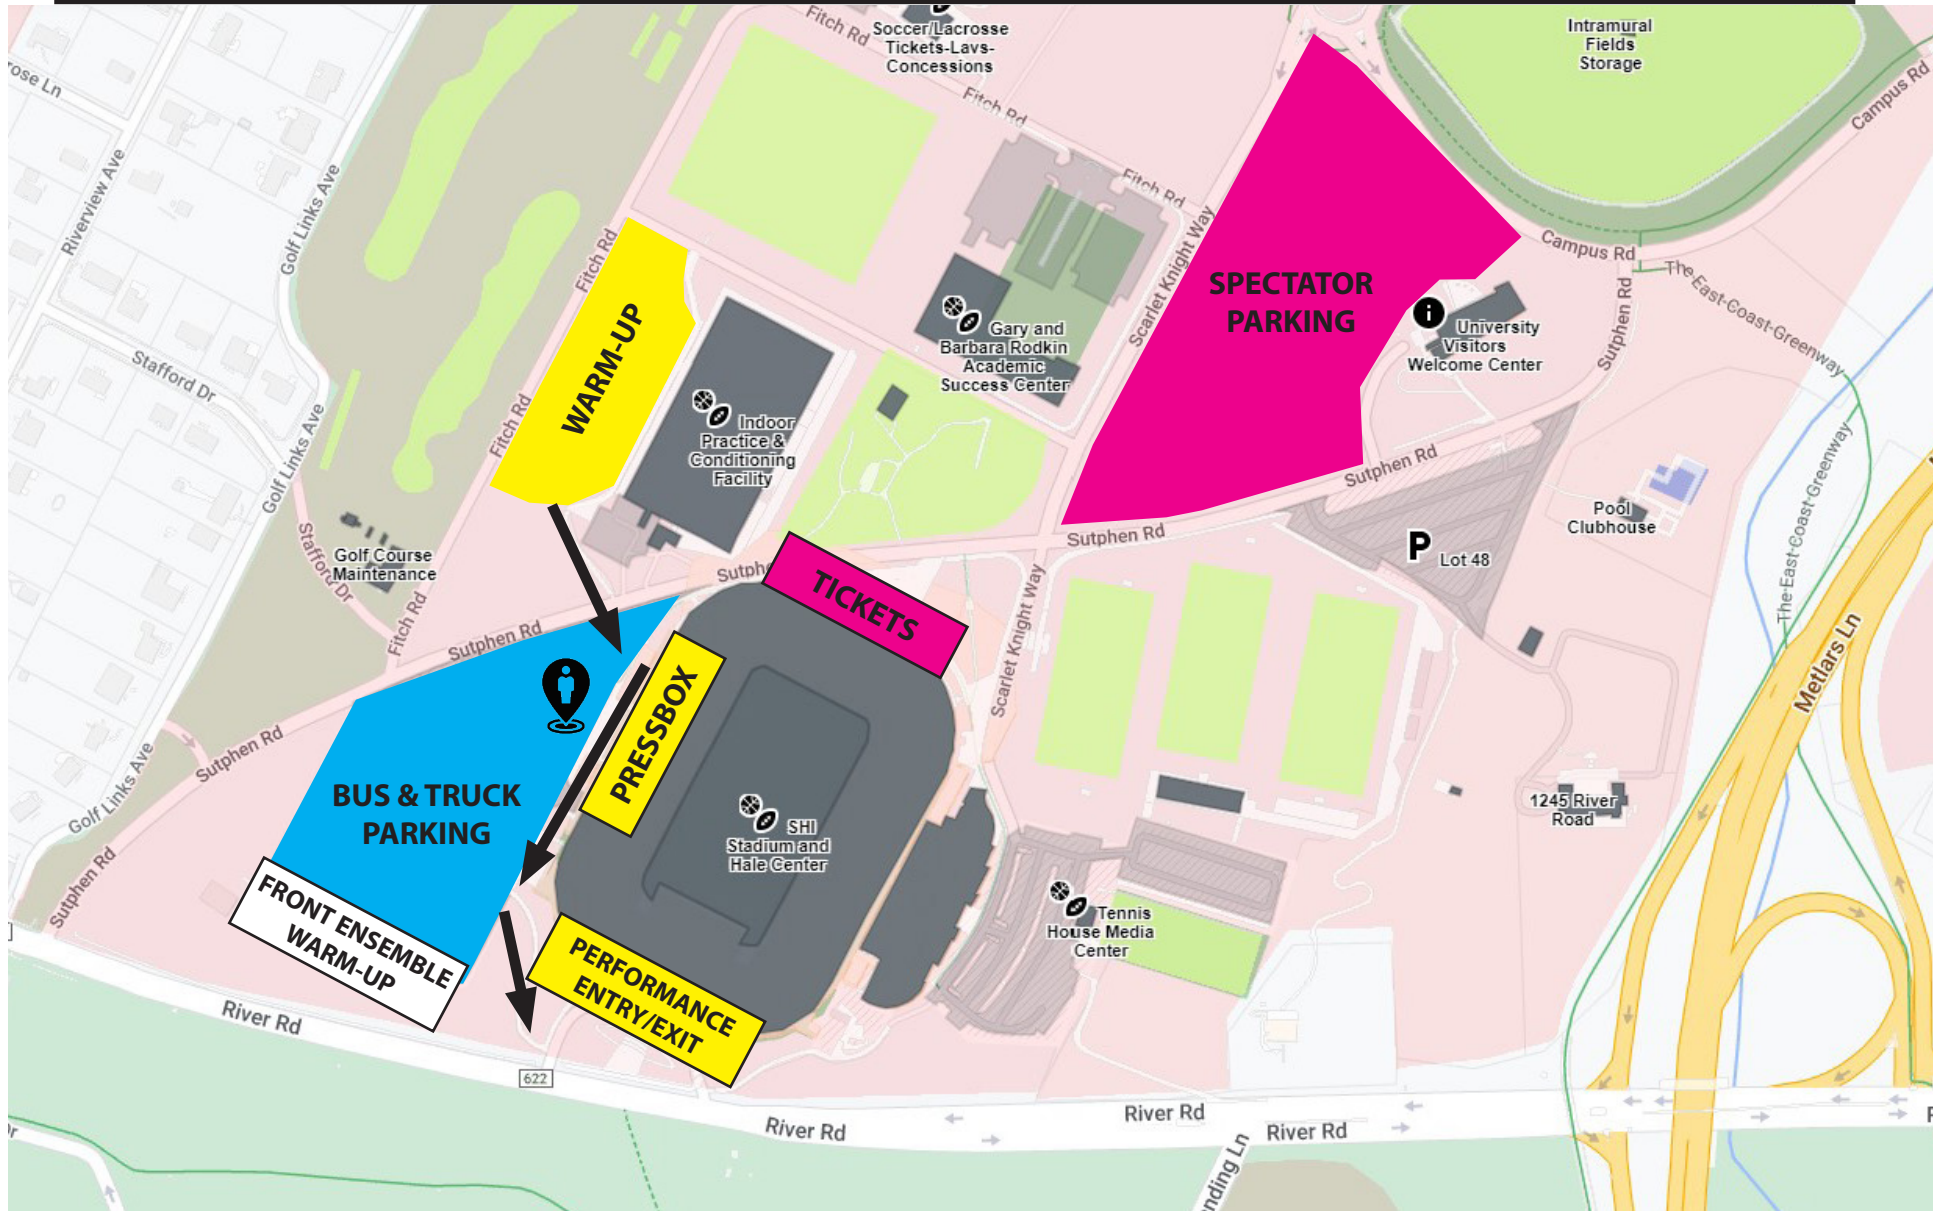

New Jersey Regional Championship, presented by Yamaha

# SITE OVERVIEW MAP

October 29, 2022 - SHI Stadium - Piscataway, NJ

Band Flow

Band Check-In