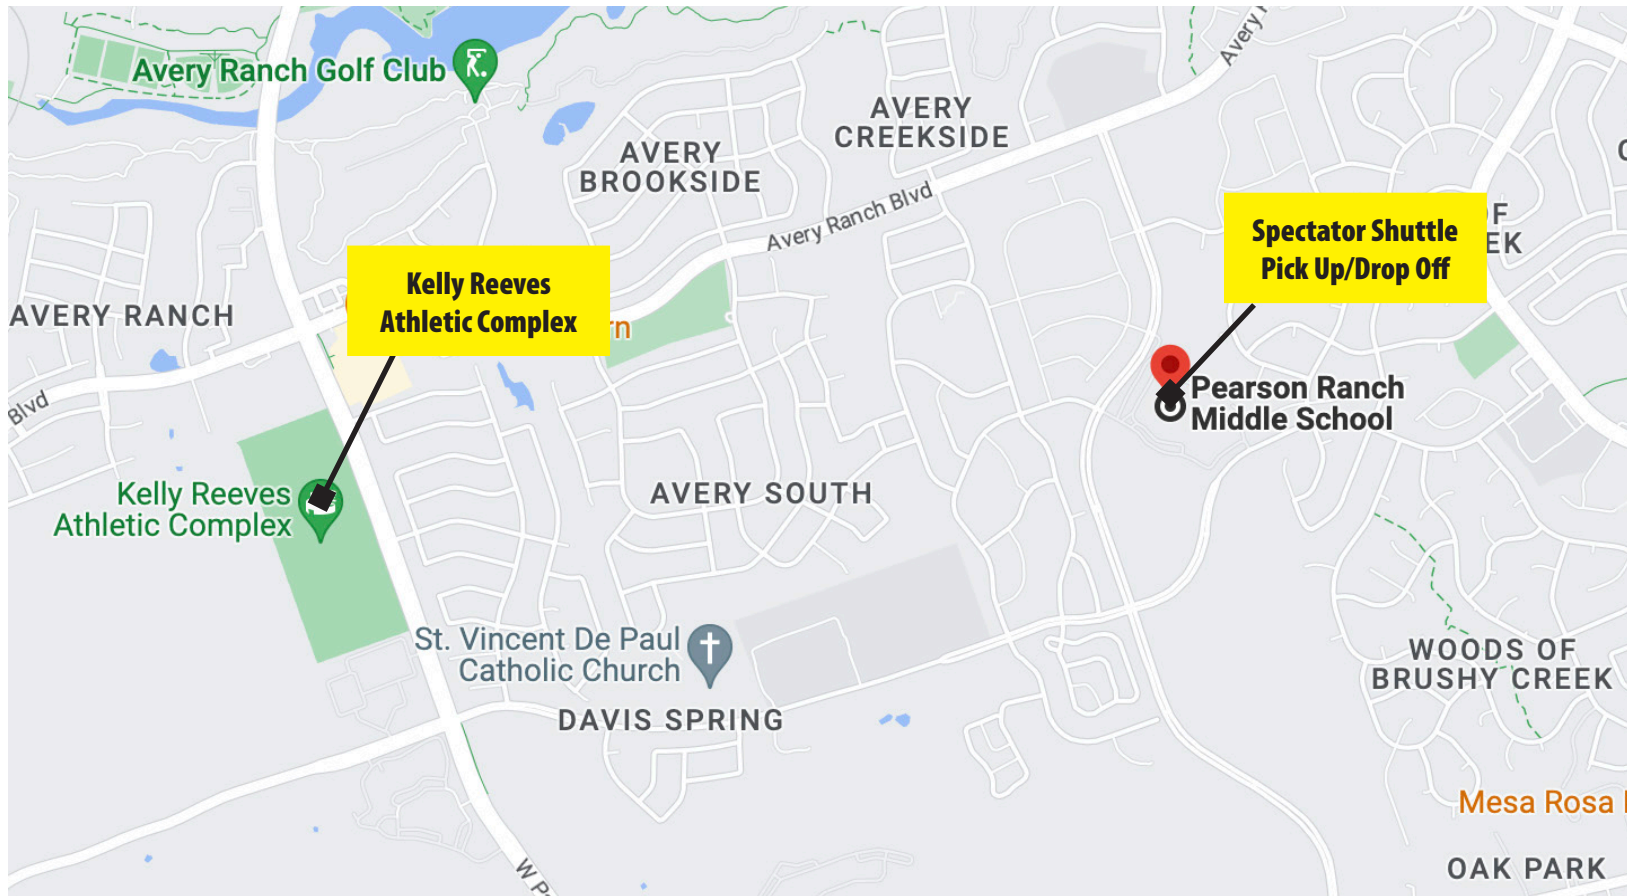

Austin Regional Championship, presented by Yamaha

Spectator Shuttle Map

September 23, 2023 - Austin, TX - Round Rock Performing Arts Center

Pearson Ranch Middle School
8901 Pearson Ranch Road
Austin, TX 78717