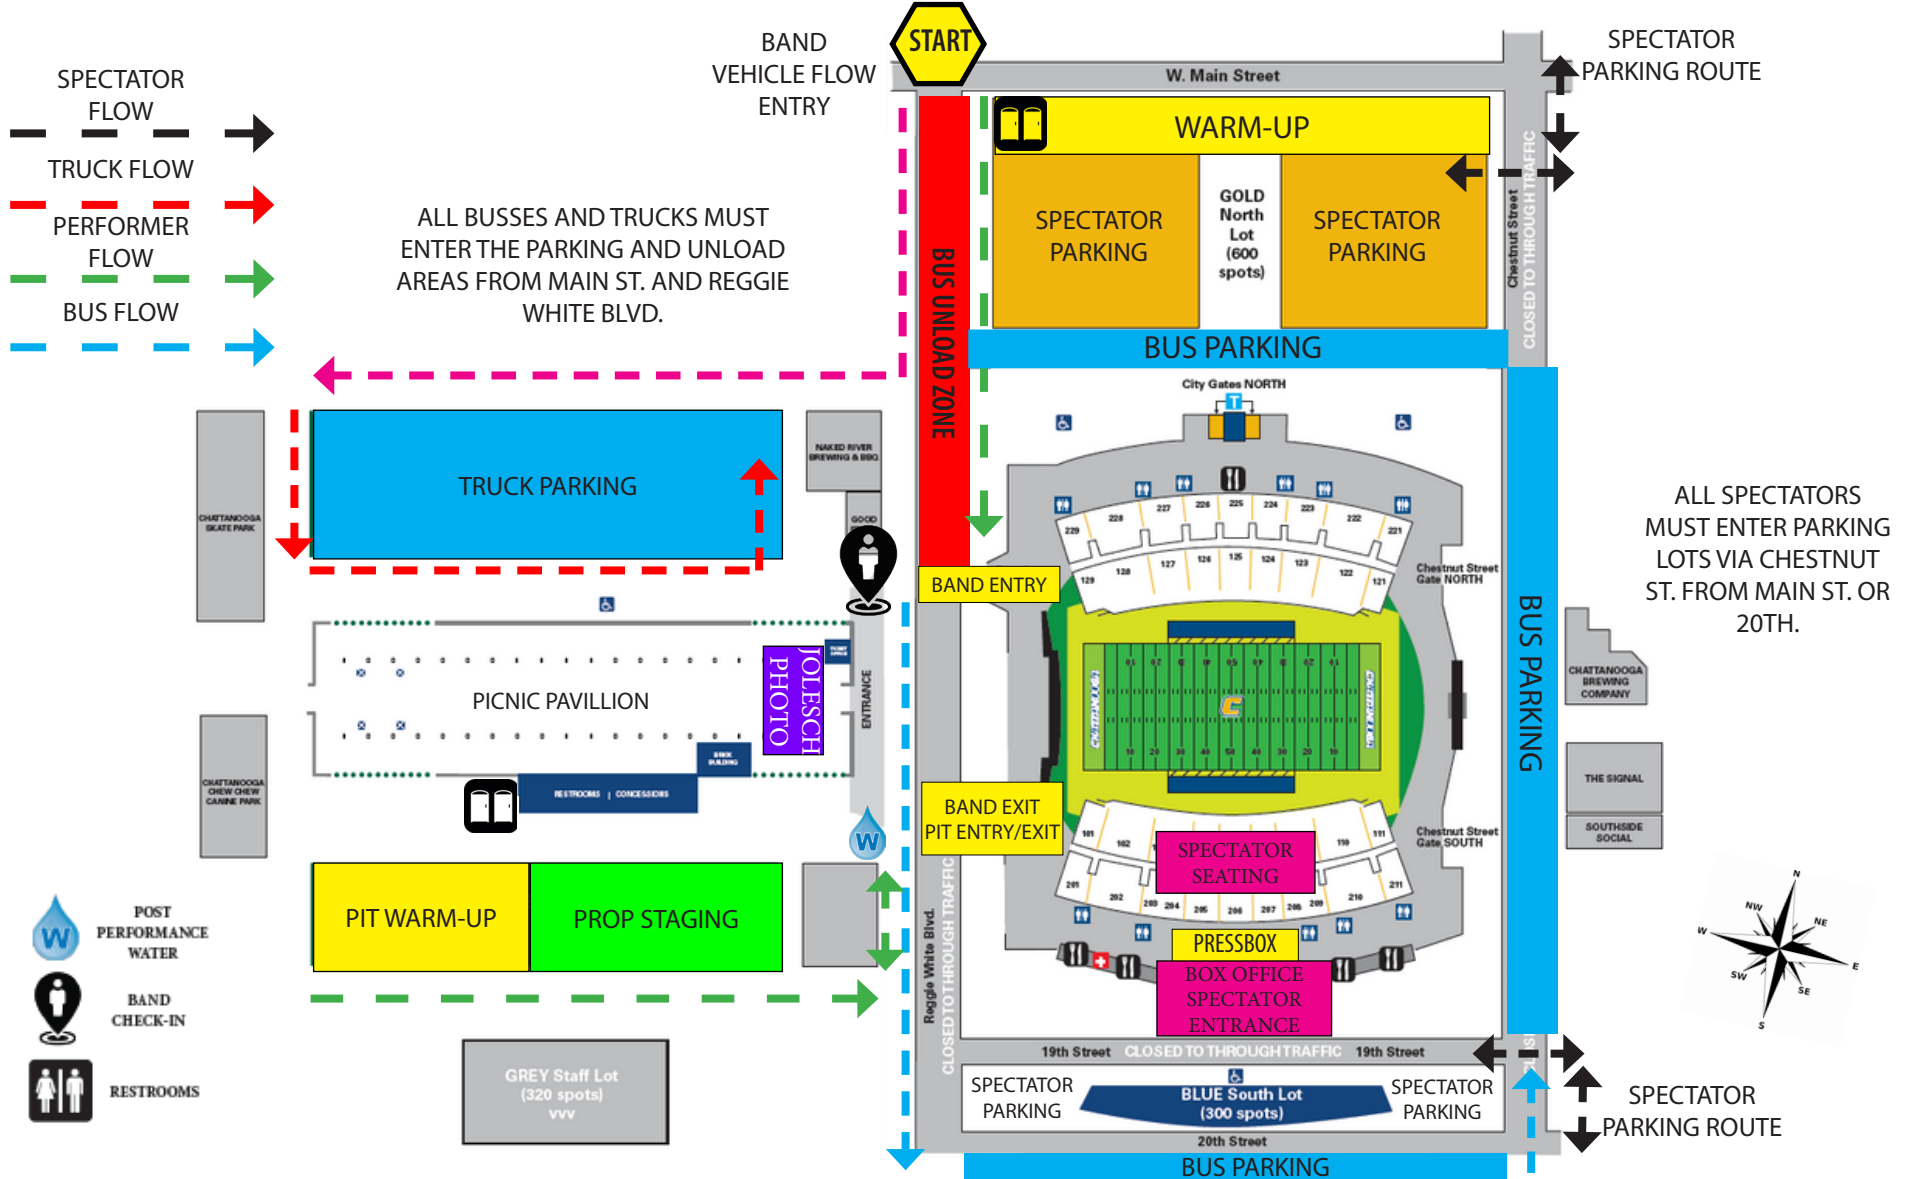

Chattanooga Regional Championship, presented by Yamaha
Site Overview Map
 September 23, 2023 • Finley Stadium • Chattanooga, TN

ALL PERFORMING ENSEMBLES SHOULD APPROACH FROM I-24 AND USE THE BROAD ST. EXITS 178 or 178. NORTH ON BROAD ST. AND WEST ON MAIN ST. TO ENTER THE FLOW. BROAD ST. IS ONE BLOCK EAST OF CHESNUT ST.