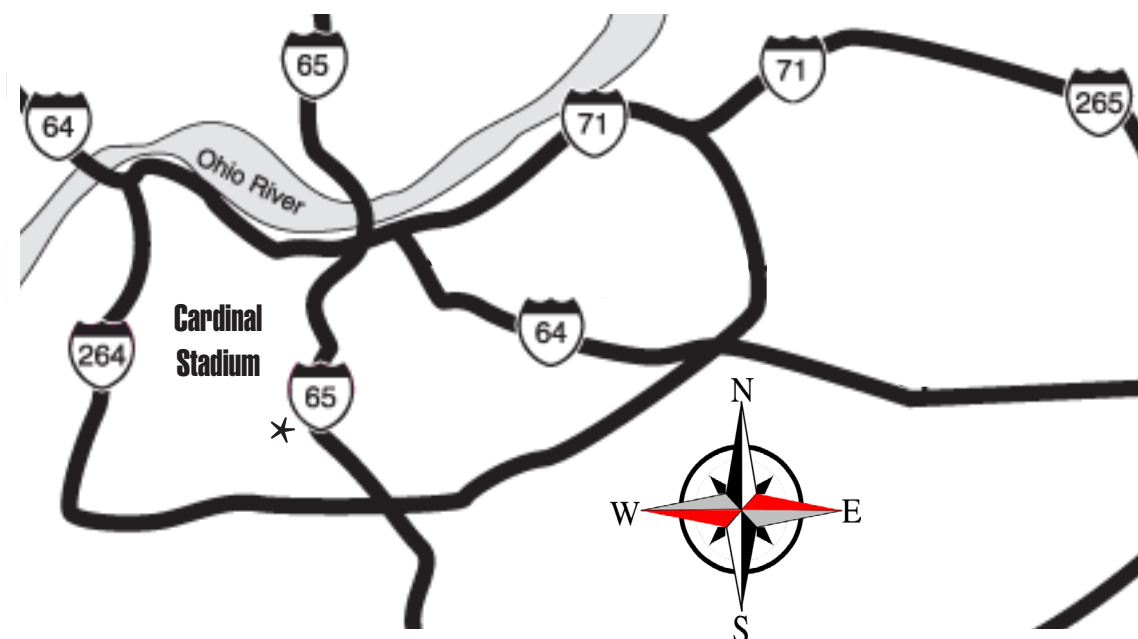

Kentucky Regional Championship, presented by Yamaha

Area Map

September 16, 2023 • Cardinal Stadium • Louisville, KY

From Nashville: Take I-65 North to I-264 (Watterson Expressway) West. Get off the Watterson at the Crittenden Drive exit. Turn right off exit ramp and proceed to the intersection of Central Ave. and Crittenden. Turn left onto Central Ave. and proceed to Floyd Street. Turn right onto Floyd and proceed to the Spectator Entrance on your left. Cardinal Stadium will be in front of you. Buses/Trucks: Once on Crittenden, take an immediate left onto Park Blvd. Follow the bend to the right and Park Blvd will become Floyd St. Proceed to the Bus/Truck entrance Gate D.

From Indianapolis: Take I-65 South to exit 133 US-60 Alt/Eastern Pkwy. Merge onto Arthur St. Turn right onto Warnock St. Take first left onto Floyd St. Proceed to the Spectator Entrance on your right. Cardinal Stadium will be in front of you. Buses/Trucks: Keep on Floyd St and proceed to the Bus/Truck entrance Gate D.

From Lexington: Take I-264 (Watterson Expressway) to Crittenden Drive exit. Turn right off exit ramp and proceed to the intersection of Central Ave. and Crittenden Drive. Turn left onto Central Ave. and proceed to Floyd Street. Turn right onto Floyd and proceed to the Spectator Entrance on your left. Cardinal Stadium will be in front of you. Buses/Trucks: Once on Crittenden, take an immediate left onto Park Blvd. Follow the bend to the right and Park Blvd will become Floyd St. Proceed to the Bus/Truck entrance Gate D.

From Cincinnati: Take I-71 South to I-65 South. Proceed on I-65 South to exit 133 US-60 Alt/Eastern Pkwy. Merge onto Arthur St. Turn right onto Warnock St. Take first left onto Floyd St. Proceed to the Spectator Entrance on your right. Cardinal Stadium will be in front of you. Buses/Trucks: Keep on Floyd St and proceed to the Bus/Truck entrance Gate D.