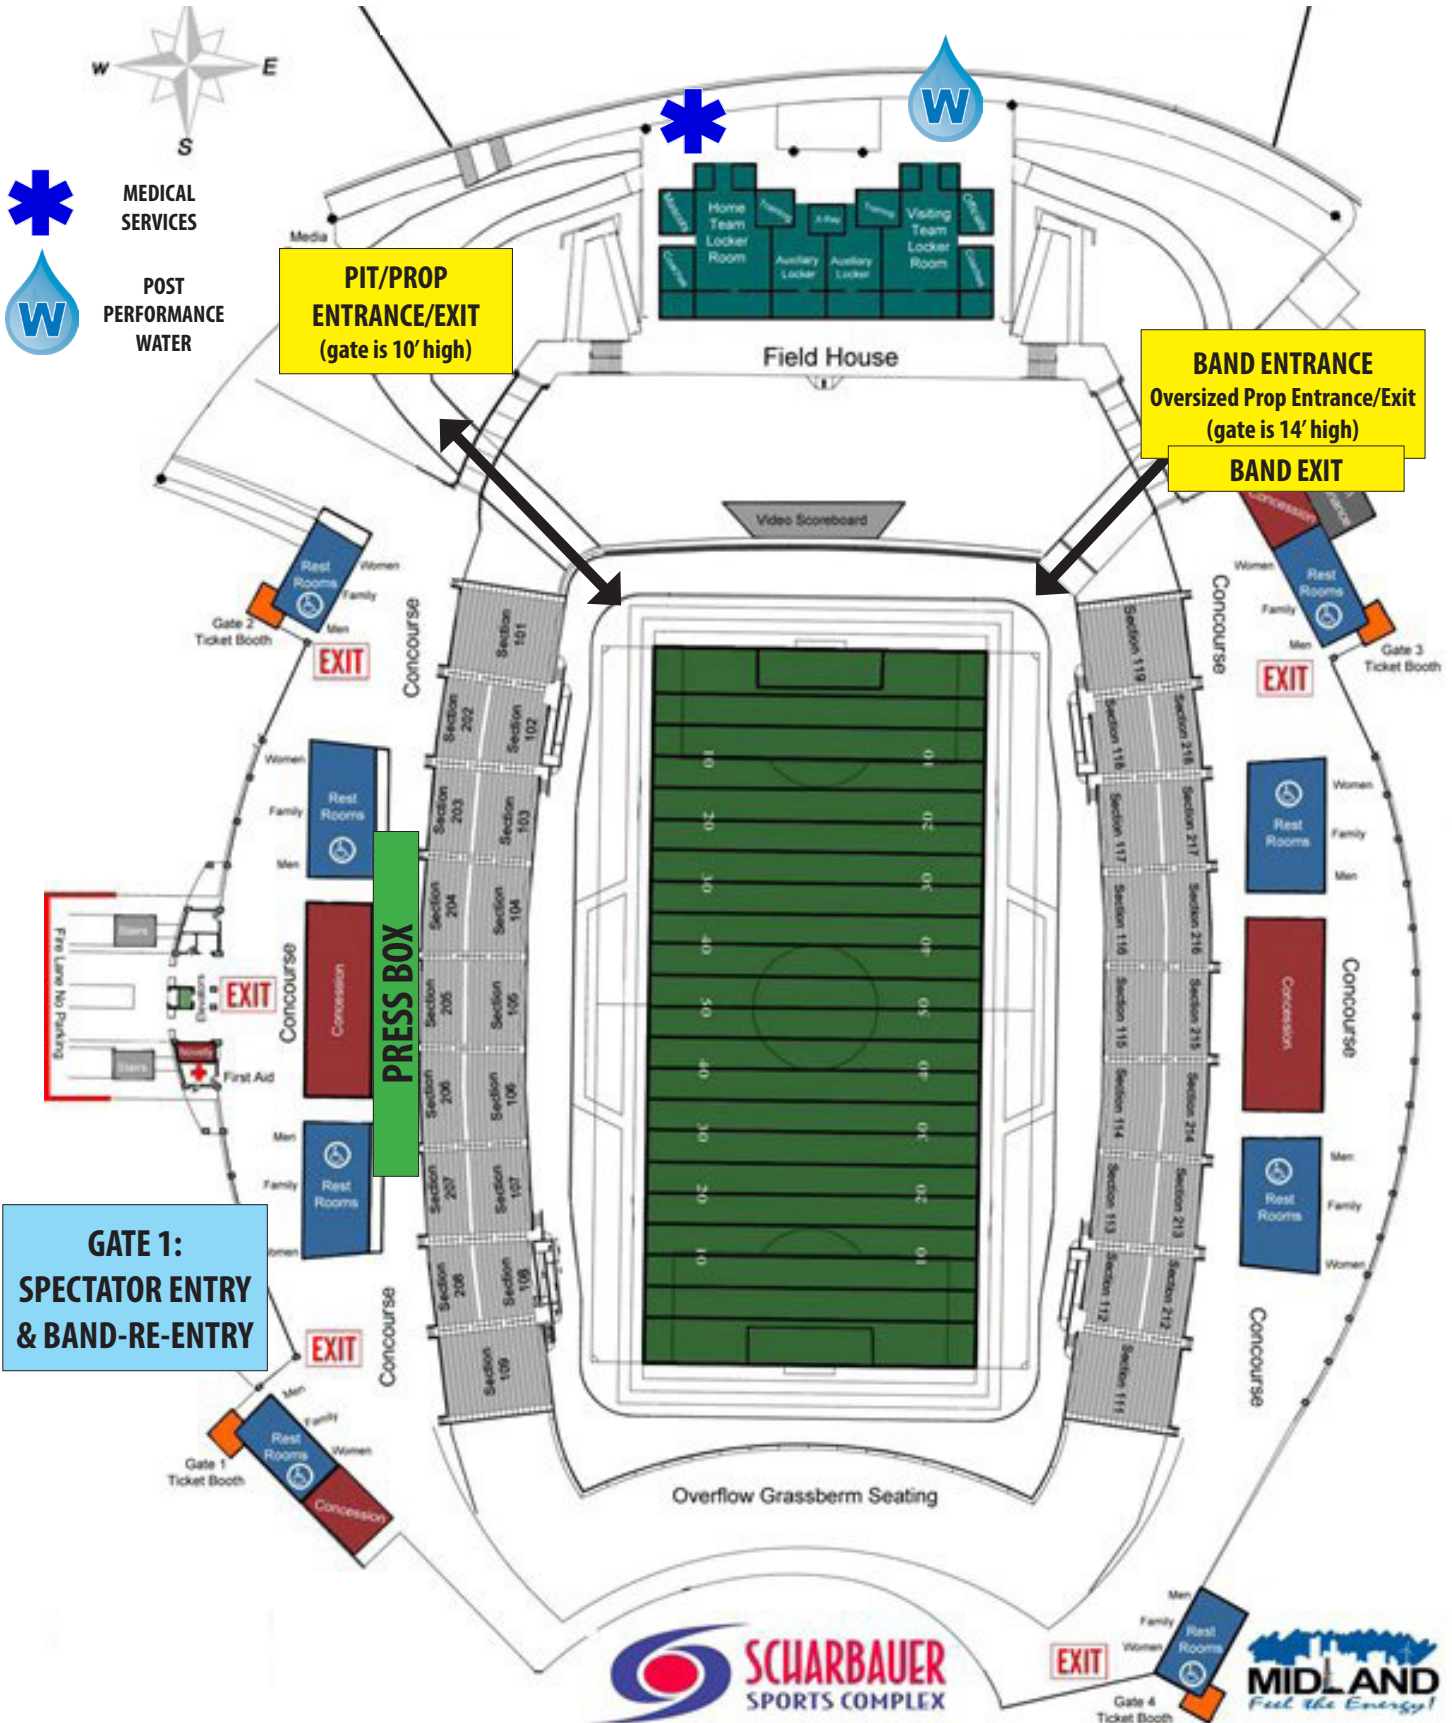

West Texas Regional Championship, presented by Yamaha

STADIUM MAP

September 30, 2023 - Astound Broadband Stadium - Midland, TX

MEDICAL SERVICES

POST PERFORMANCE WATER

PIT/PROP ENTRANCE/EXIT
(gate is 10' high)

BAND ENTRANCE
Oversized Prop Entrance/Exit
(gate is 14' high)
BAND EXIT

GATE 1:
SPECTATOR ENTRY
& BAND-RE-ENTRY

PRESS BOX