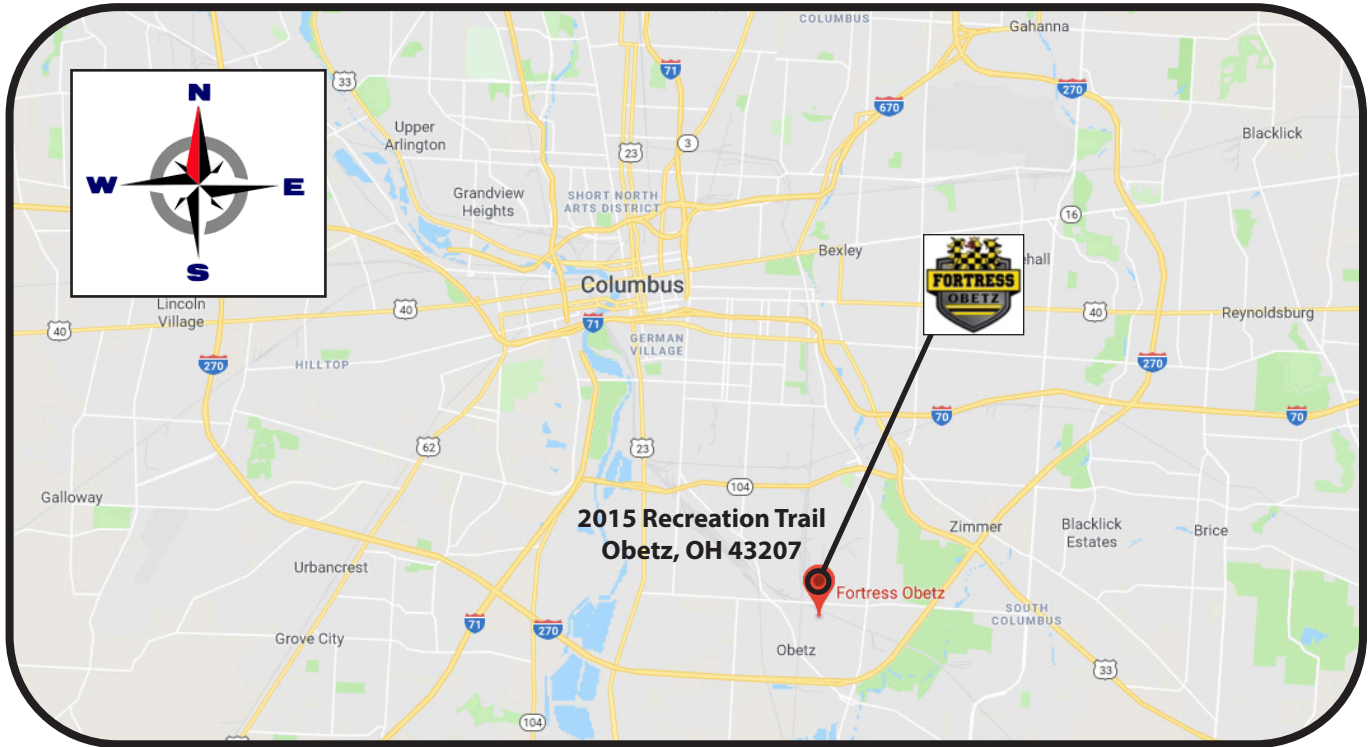

Central Ohio Regional Championship, presented by Yamaha

AREA MAP

September 23, 2023 • Fortress Obetz • Obetz, OH

From the West: Take I-70 East to I-270 South (exit 93, rightside exit).

Continue on I-270 S to exit 49 (roughly 15 miles) for Alum Creek Drive/Obetz, and turn left (north) onto Alum Creek.

Continue north on Alum Creek (roughly 1 mile) to Recreation Trail, and turn left and continue through Obetz Government Center.

From the East: Take I-70 West to I-270 South (exit 108A, rightside exit).

Continue on I-270 S to exit 49 (roughly 10 miles) for Alum Creek Drive/Obetz, and turn right (north) onto Alum Creek.

Continue north on Alum Creek (roughly 1 mile) to Recreation Trail, and turn left and continue through Obetz Government Center.

From the North: Take I-71 South to Columbus, to I-70 East (exit 107, rightside exit).

Continue on I-70 East/East Fwy to Alum Creek Drive (exit 103B, rightside exit).

Continue south on Alum Creek (roughly 5 miles) to Recreation Trail, and turn right, and continue through Obetz Government Center.